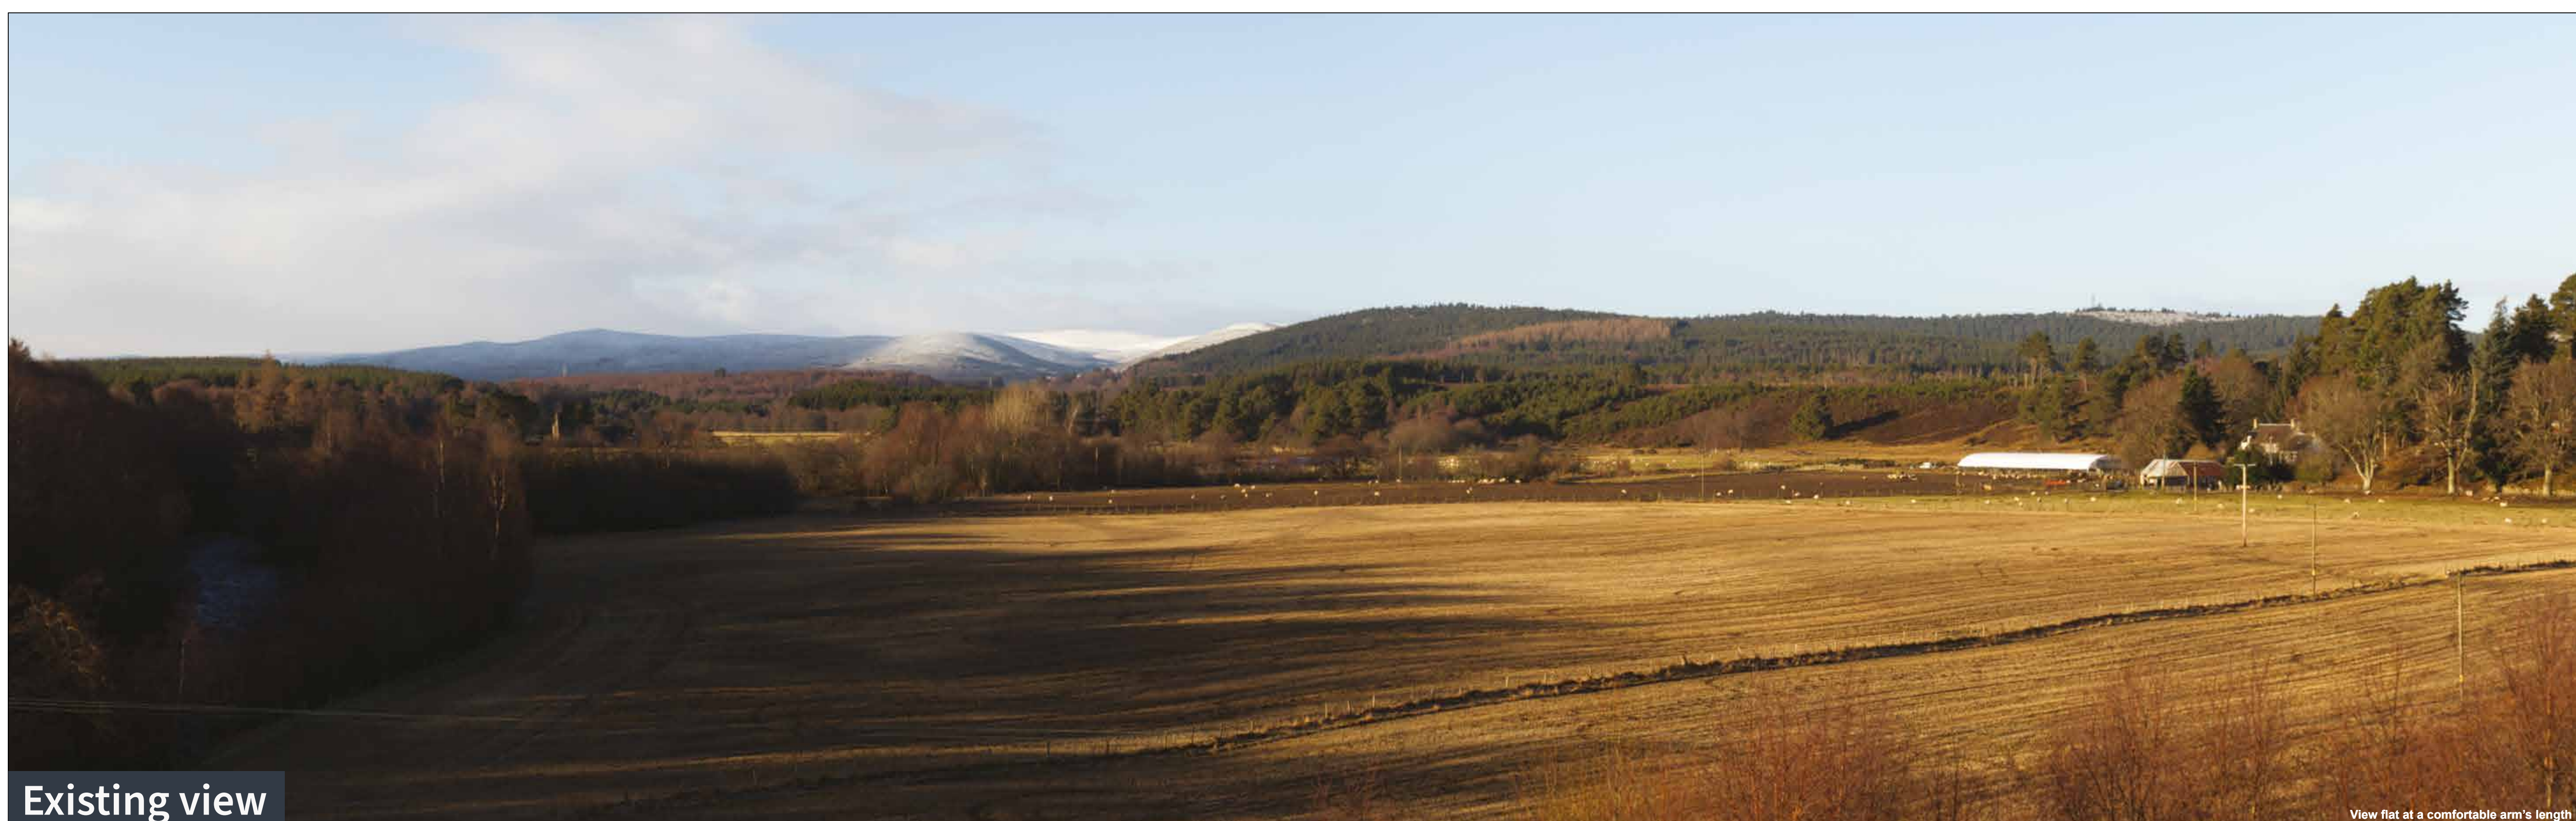

Viewpoint 11 - A9 (near Carrbridge)

Existing view

View flat at a comfortable arm's length

Wireline

View flat at a comfortable arm's length

Photomontage

View flat at a comfortable arm's length

Viewpoint information

Location	Altitude	Nearest turbine	Bearing to centre of photo
289649 E 822556 N	285.8m AOD	T5 @ 8.34km	262°

Clune Wind Farm Proposal

www.clune-windfarm.co.uk

RES
power for good