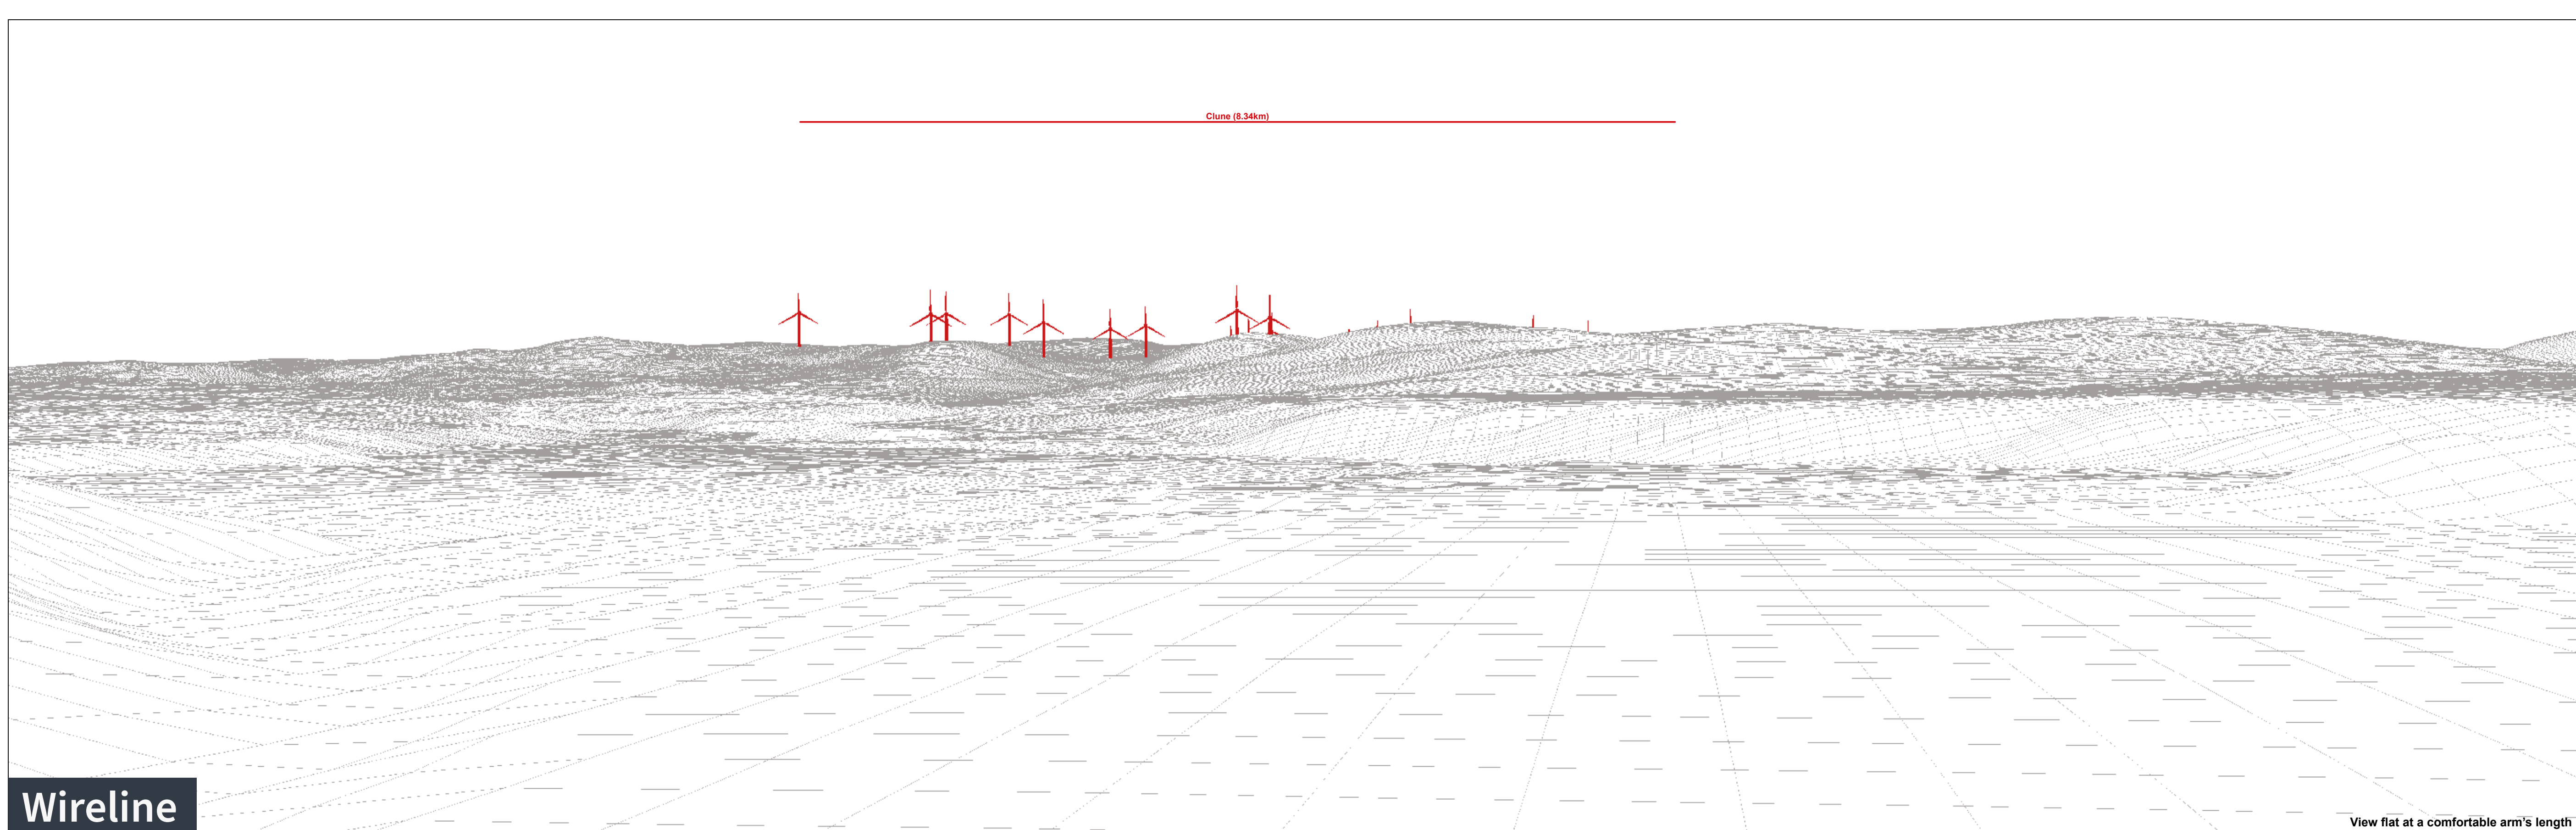

Viewpoint 11 - A9 (near Carrbridge)

Existing view

View flat at a comfortable arm's length

Wireline

View flat at a comfortable arm's length

Photomontage

View flat at a comfortable arm's length

Viewpoint information

Location	Altitude	Nearest turbine	Bearing to centre of photo
289649 E 822556 N	285.8m AOD	T5 @ 8.34km	262°

Clune Wind Farm Proposal

www.clune-windfarm.co.uk

RES
power for good