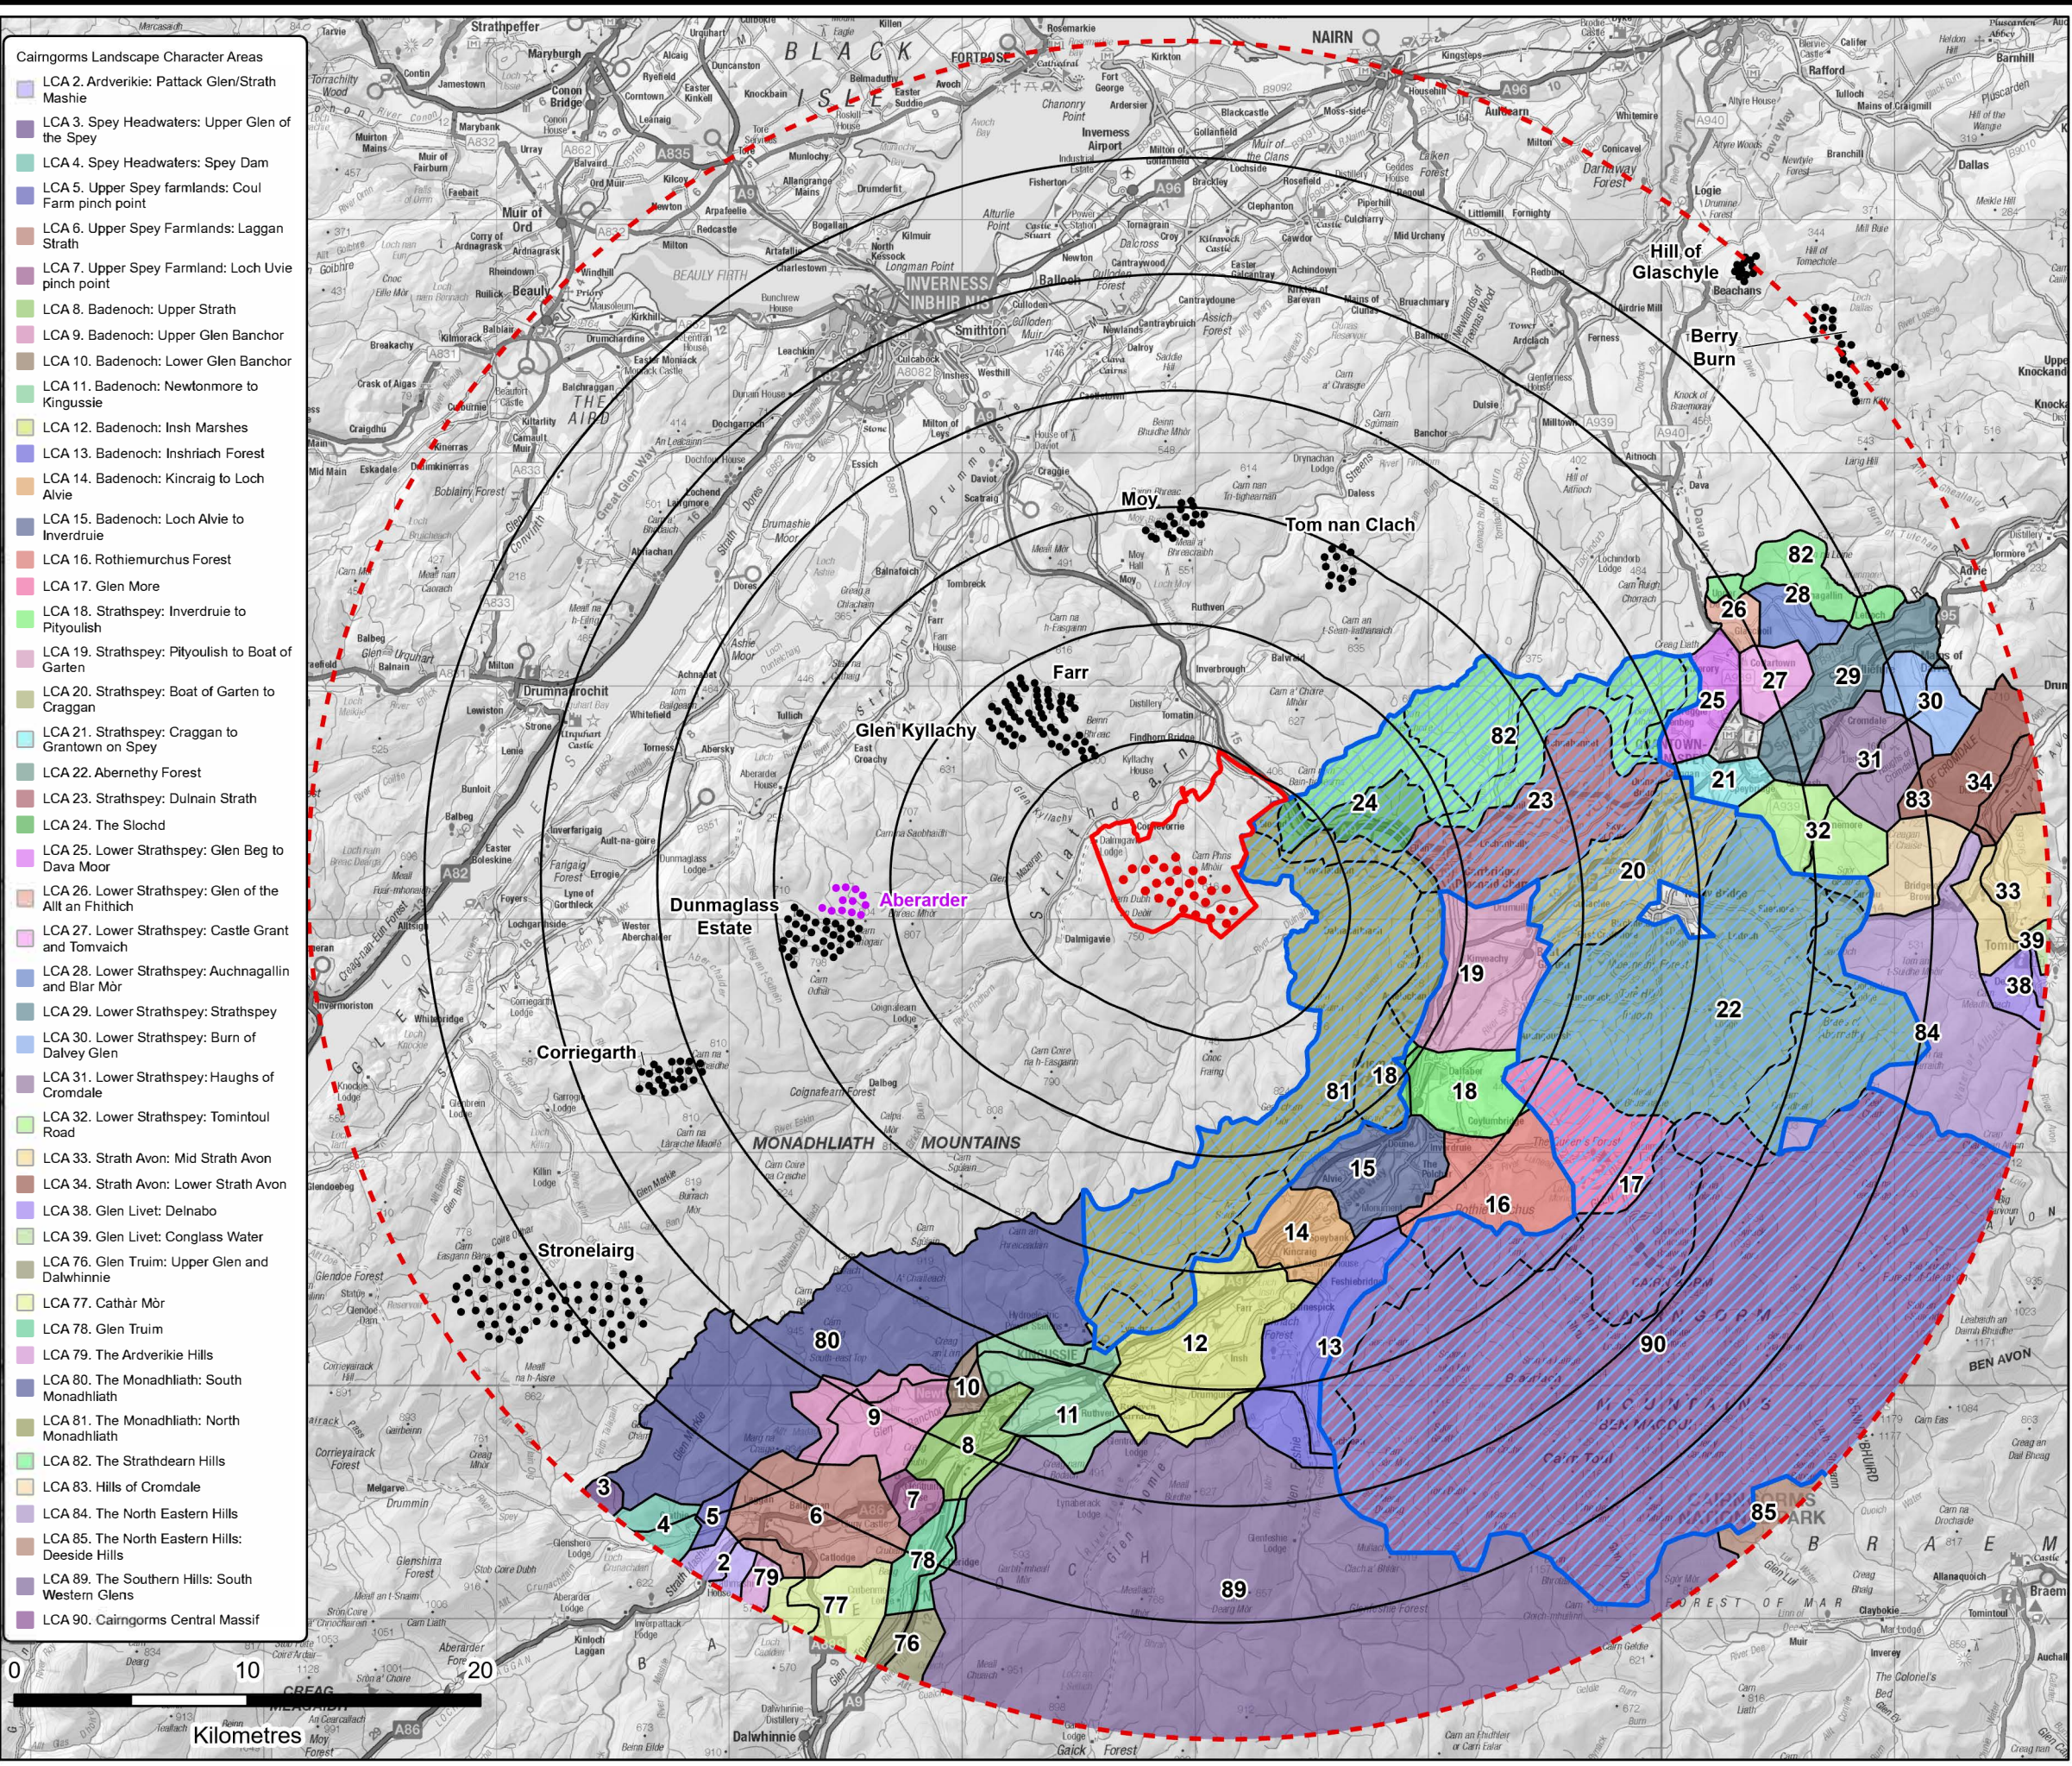

CLUNE WIND FARM EIA REPORT

FIGURE 5.3b Landscape Character – Cairngorms LCA

LVIA

Reproduced from Ordnance Survey digital data © Crown copyright and database rights 2025. All rights reserved. License number AC0000808122. Contains public sector information licensed under the Open Government Licence v3.0.

- Proposed Turbine Location
- Site Boundary
- 5km Radii
- 35km Study Area
- Cumulative Wind Turbine
- Status
- Operational
- Under Construction
- CNP ASLQ Study Area

LAYOUT DWG: TBC   T.LAYOUT NO: PSCOCLU041

DRAWING NUMBER: **405.064807.00001.0081.0**

SCALE - 1:280,000@ A3

**ENVIRONMENTAL IMPACT ASSESSMENT
REPORT 2024**

THIS DRAWING IS THE PROPERTY OF RENEWABLE ENERGY SYSTEMS LTD. AND NO REPRODUCTION MAY BE MADE IN WHOLE OR IN PART WITHOUT PERMISSION

1. Cairngorms Landscape Character Areas
2. LCA 2. Ardverrick: Patack Glen/Strath Mashie
   - LCA 3. Spey Headwaters: Upper Glen of the Spey
   - LCA 4. Spey Headwaters: Spey Dam
   - LCA 5. Upper Spey farmlands: Coul Farm pinch point
   - LCA 6. Upper Spey Farmlands: Laggan Strath
   - LCA 7. Upper Spey Farmland: Loch Uvie pinch point
   - LCA 8. Badenoch: Upper Strath
   - LCA 9. Badenoch: Upper Glen Banchor
   - LCA 10. Badenoch: Lower Glen Banchor
   - LCA 11. Badenoch: Newtonmore to Kingussie
   - LCA 12. Badenoch: Insh Marshes
   - LCA 13. Badenoch: Inshriach Forest
   - LCA 14. Badenoch: Kinraig to Loch Alvie
   - LCA 15. Badenoch: Loch Alvie to Inverduie
   - LCA 16. Rothiemurchus Forest
   - LCA 17. Glen More
   - LCA 18. Strathspey: Inverduie to Pityoulish
   - LCA 19. Strathspey: Pityoulish to Boat of Garten
   - LCA 20. Strathspey: Boat of Garten to Craggan
   - LCA 21. Strathspey: Craggan to Granttown on Spey
   - LCA 22. Abernethy Forest
   - LCA 23. Strathspey: Dulnain Strath
   - LCA 24. The Slochd
   - LCA 25. Lower Strathspey: Glen Beg to Dava Moor
   - LCA 26. Lower Strathspey: Glen of the Allt an Fhithich
   - LCA 27. Lower Strathspey: Castle Grant and Tomvaich
   - LCA 28. Lower Strathspey: Auchnagallin and Blar Mòr
   - LCA 29. Lower Strathspey: Strathspey
   - LCA 30. Lower Strathspey: Burn of Dalvey Glen
   - LCA 31. Lower Strathspey: Haughs of Cromdale
   - LCA 32. Lower Strathspey: Tomintoul Road
   - LCA 33. Strath Avon: Mid Strath Avon
   - LCA 34. Strath Avon: Lower Strath Avon
   - LCA 38. Glen Livet: Delnabo
   - LCA 39. Glen Livet: Conglass Water
   - LCA 76. Glen Truim: Upper Glen and Dalwhinnie
   - LCA 77. Cathàr Mòr
   - LCA 78. Glen Truim
   - LCA 79. The Ardverrick Hills
   - LCA 80. The Monadhliath: South Monadhliath
   - LCA 81. The Monadhliath: North Monadhliath
   - LCA 82. The Strathdearn Hills
   - LCA 83. Hills of Cromdale
   - LCA 84. The North Eastern Hills
   - LCA 85. The North Eastern Hills: Deeside Hills
   - LCA 89. The Southern Hills: South Western Glens
   - LCA 90. Cairngorms Central Massif

0 10 20
Kilometres