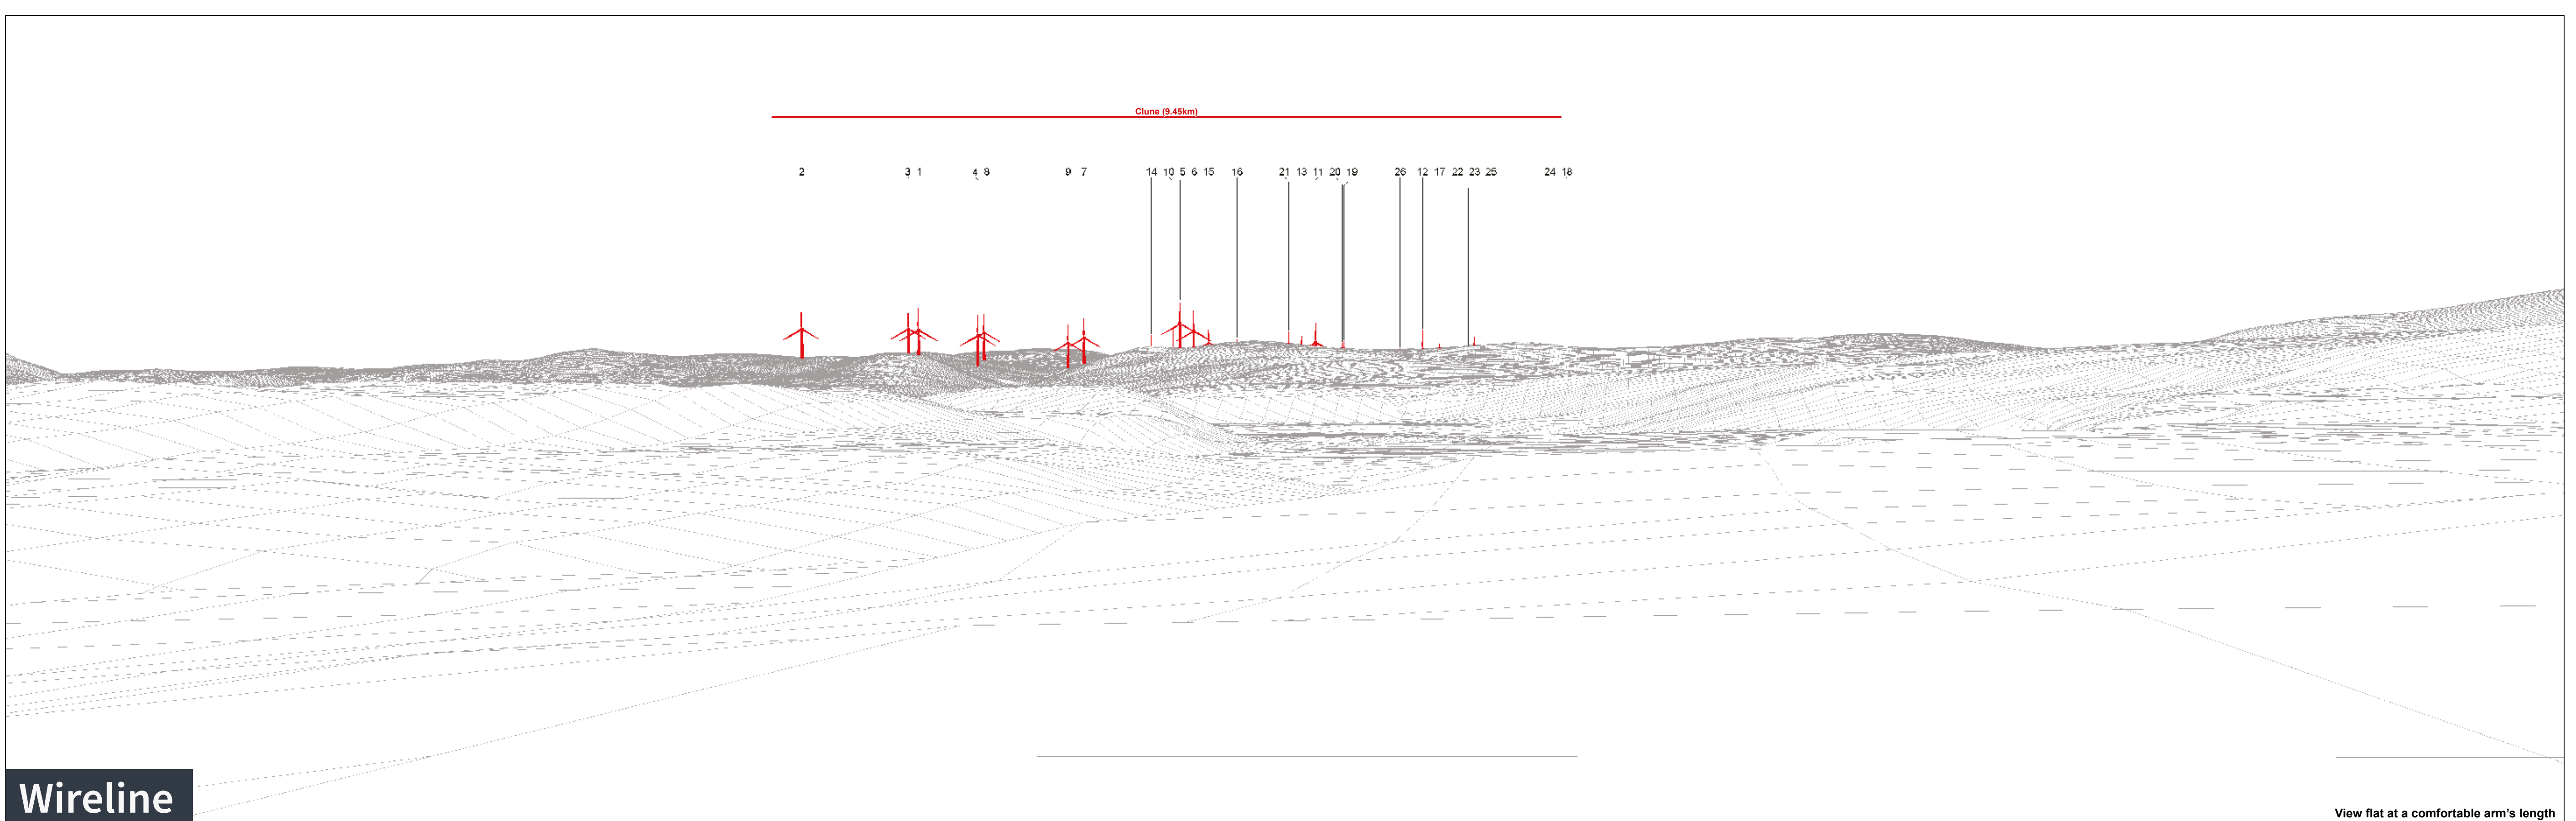

Viewpoint 14 - Carrbridge

Existing view

View flat at a comfortable arm's length

Wireline

View flat at a comfortable arm's length

Photomontage

View flat at a comfortable arm's length

Viewpoint information

Location	Altitude	Nearest turbine	Bearing to centre of photo
290712 E 823006 N	263.31 m AOD	T1 @ 9.45km	262°

Clune Wind Farm - updated proposal

www.clune-windfarm.co.uk