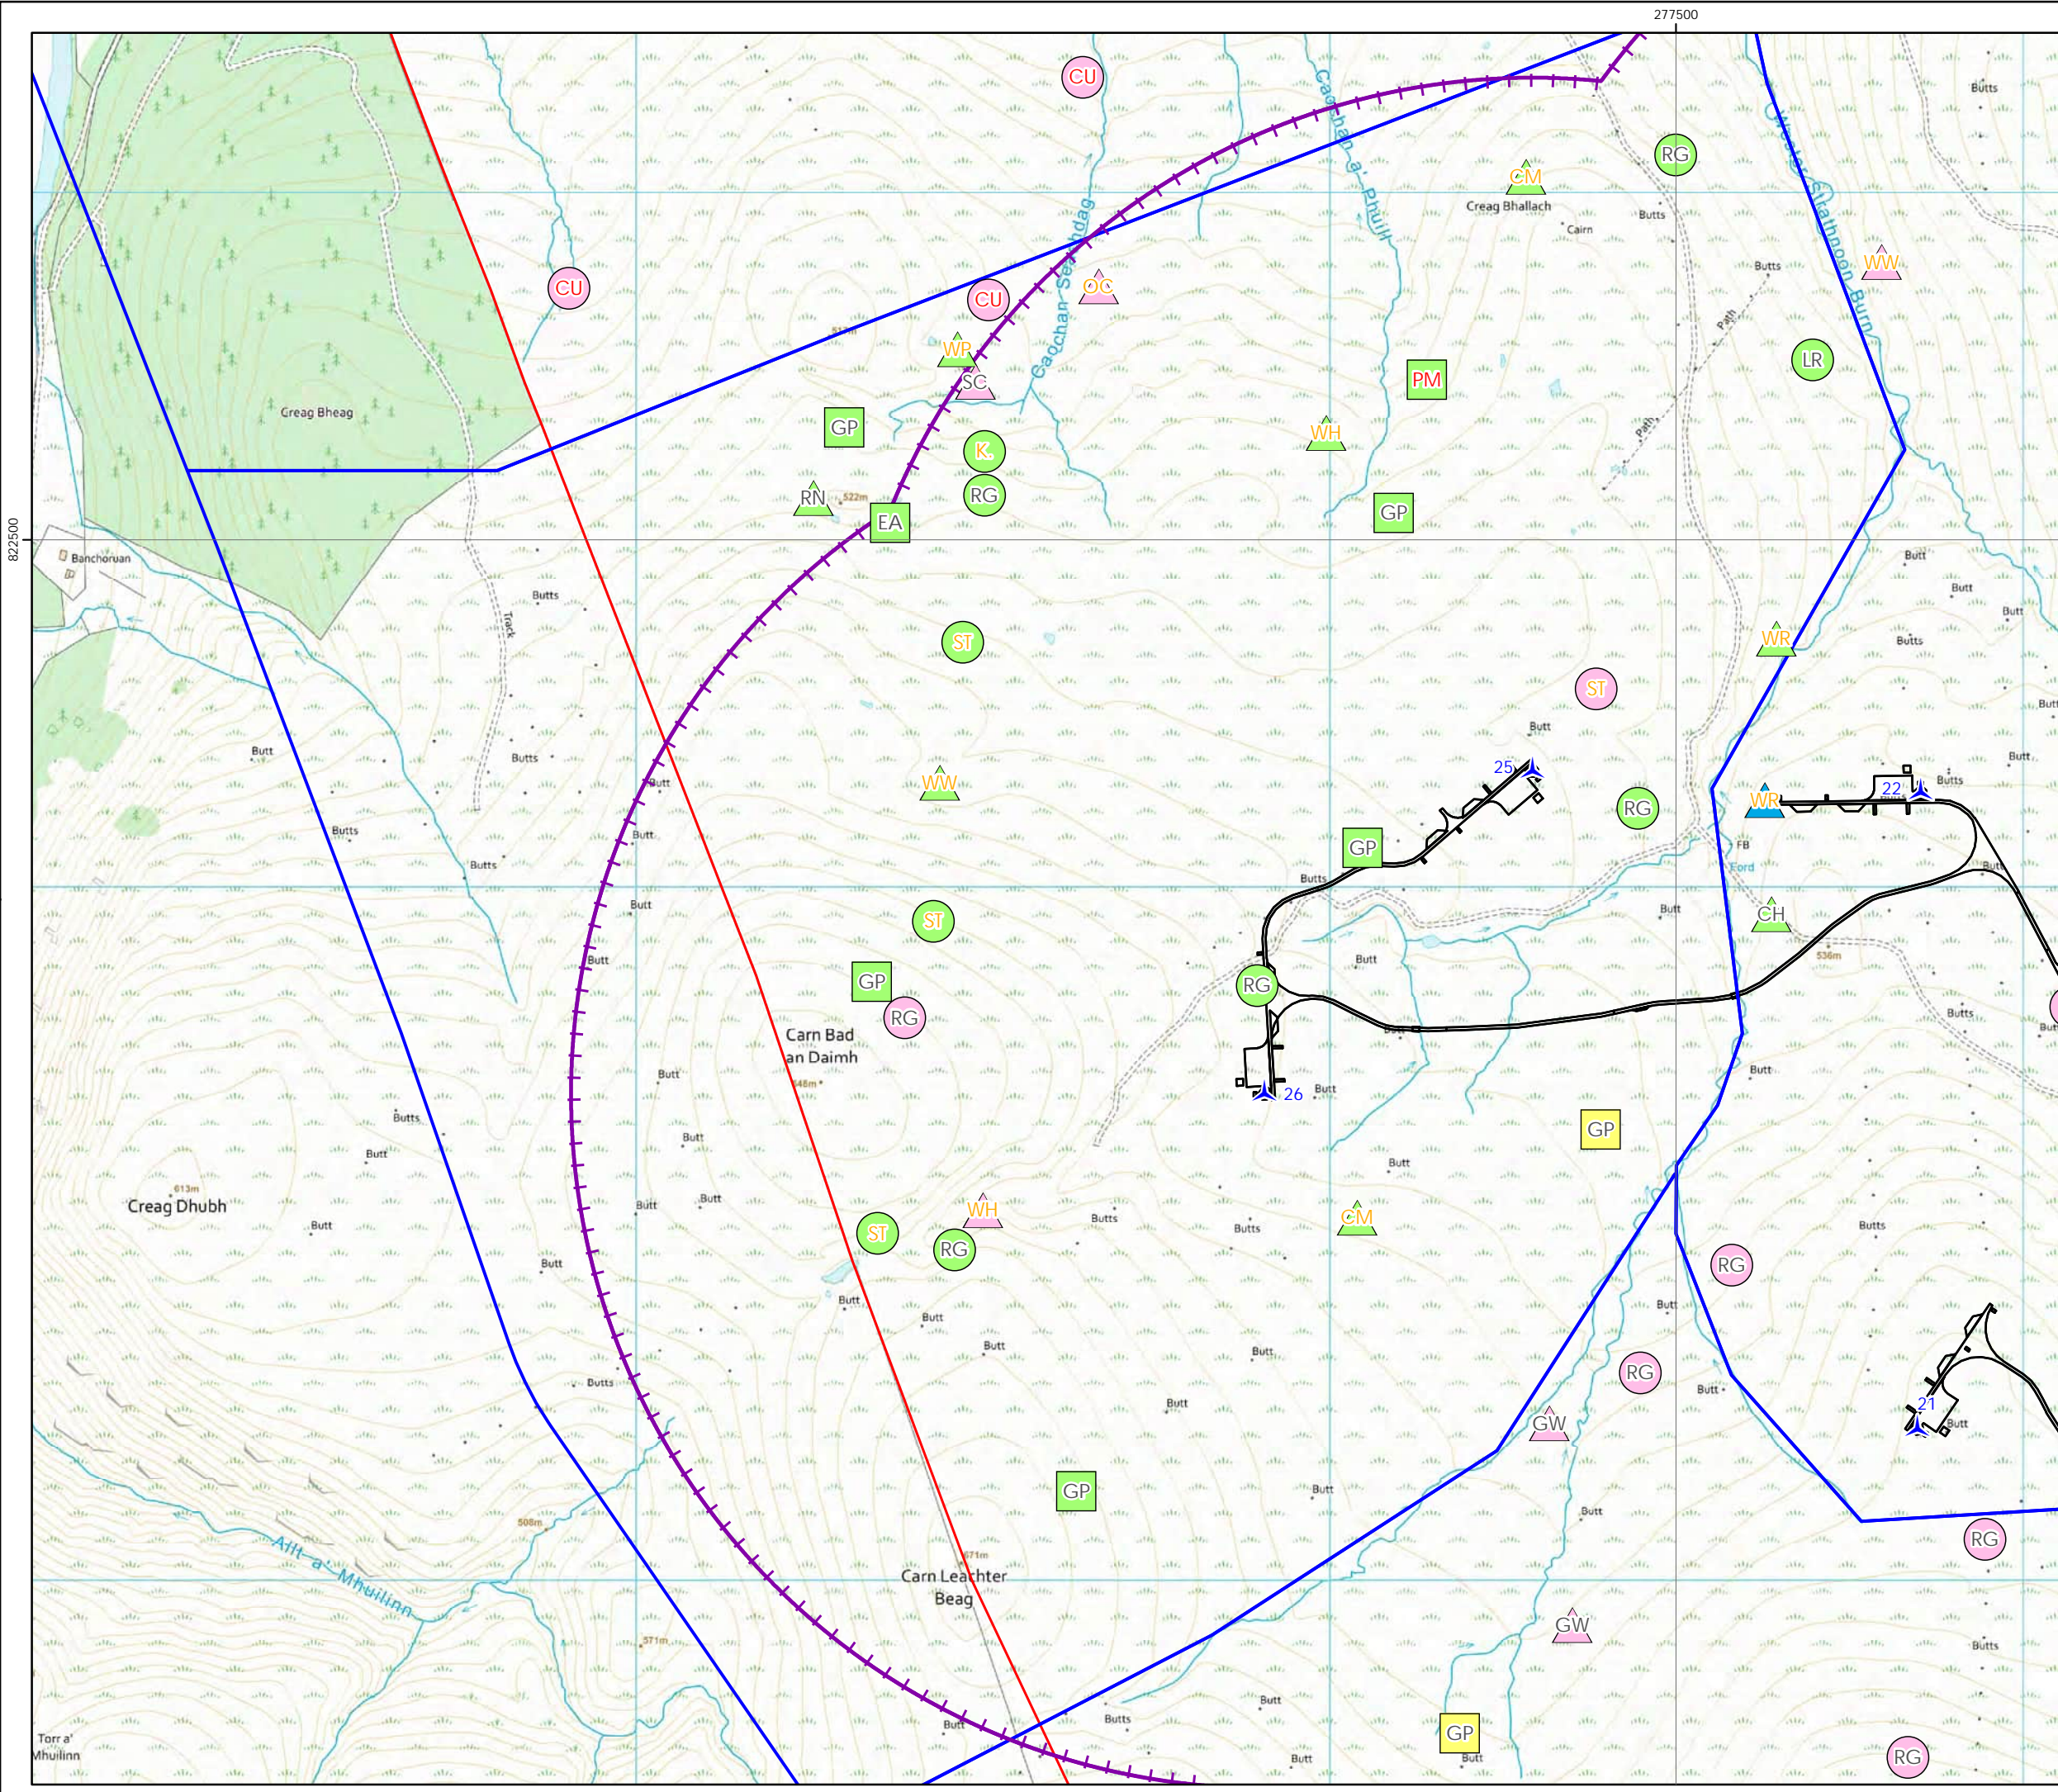

Scale @ A3:
1:9,000

© Crown copyright 2024. All rights reserved.
Ordnance survey licence number 100031673.

Clune Wind Farm

Figure 8.1.11d
2022 Breeding Bird
Survey Results - Map 3

Key

- Site boundary
- Survey compartments
- 1km turbine layout buffer