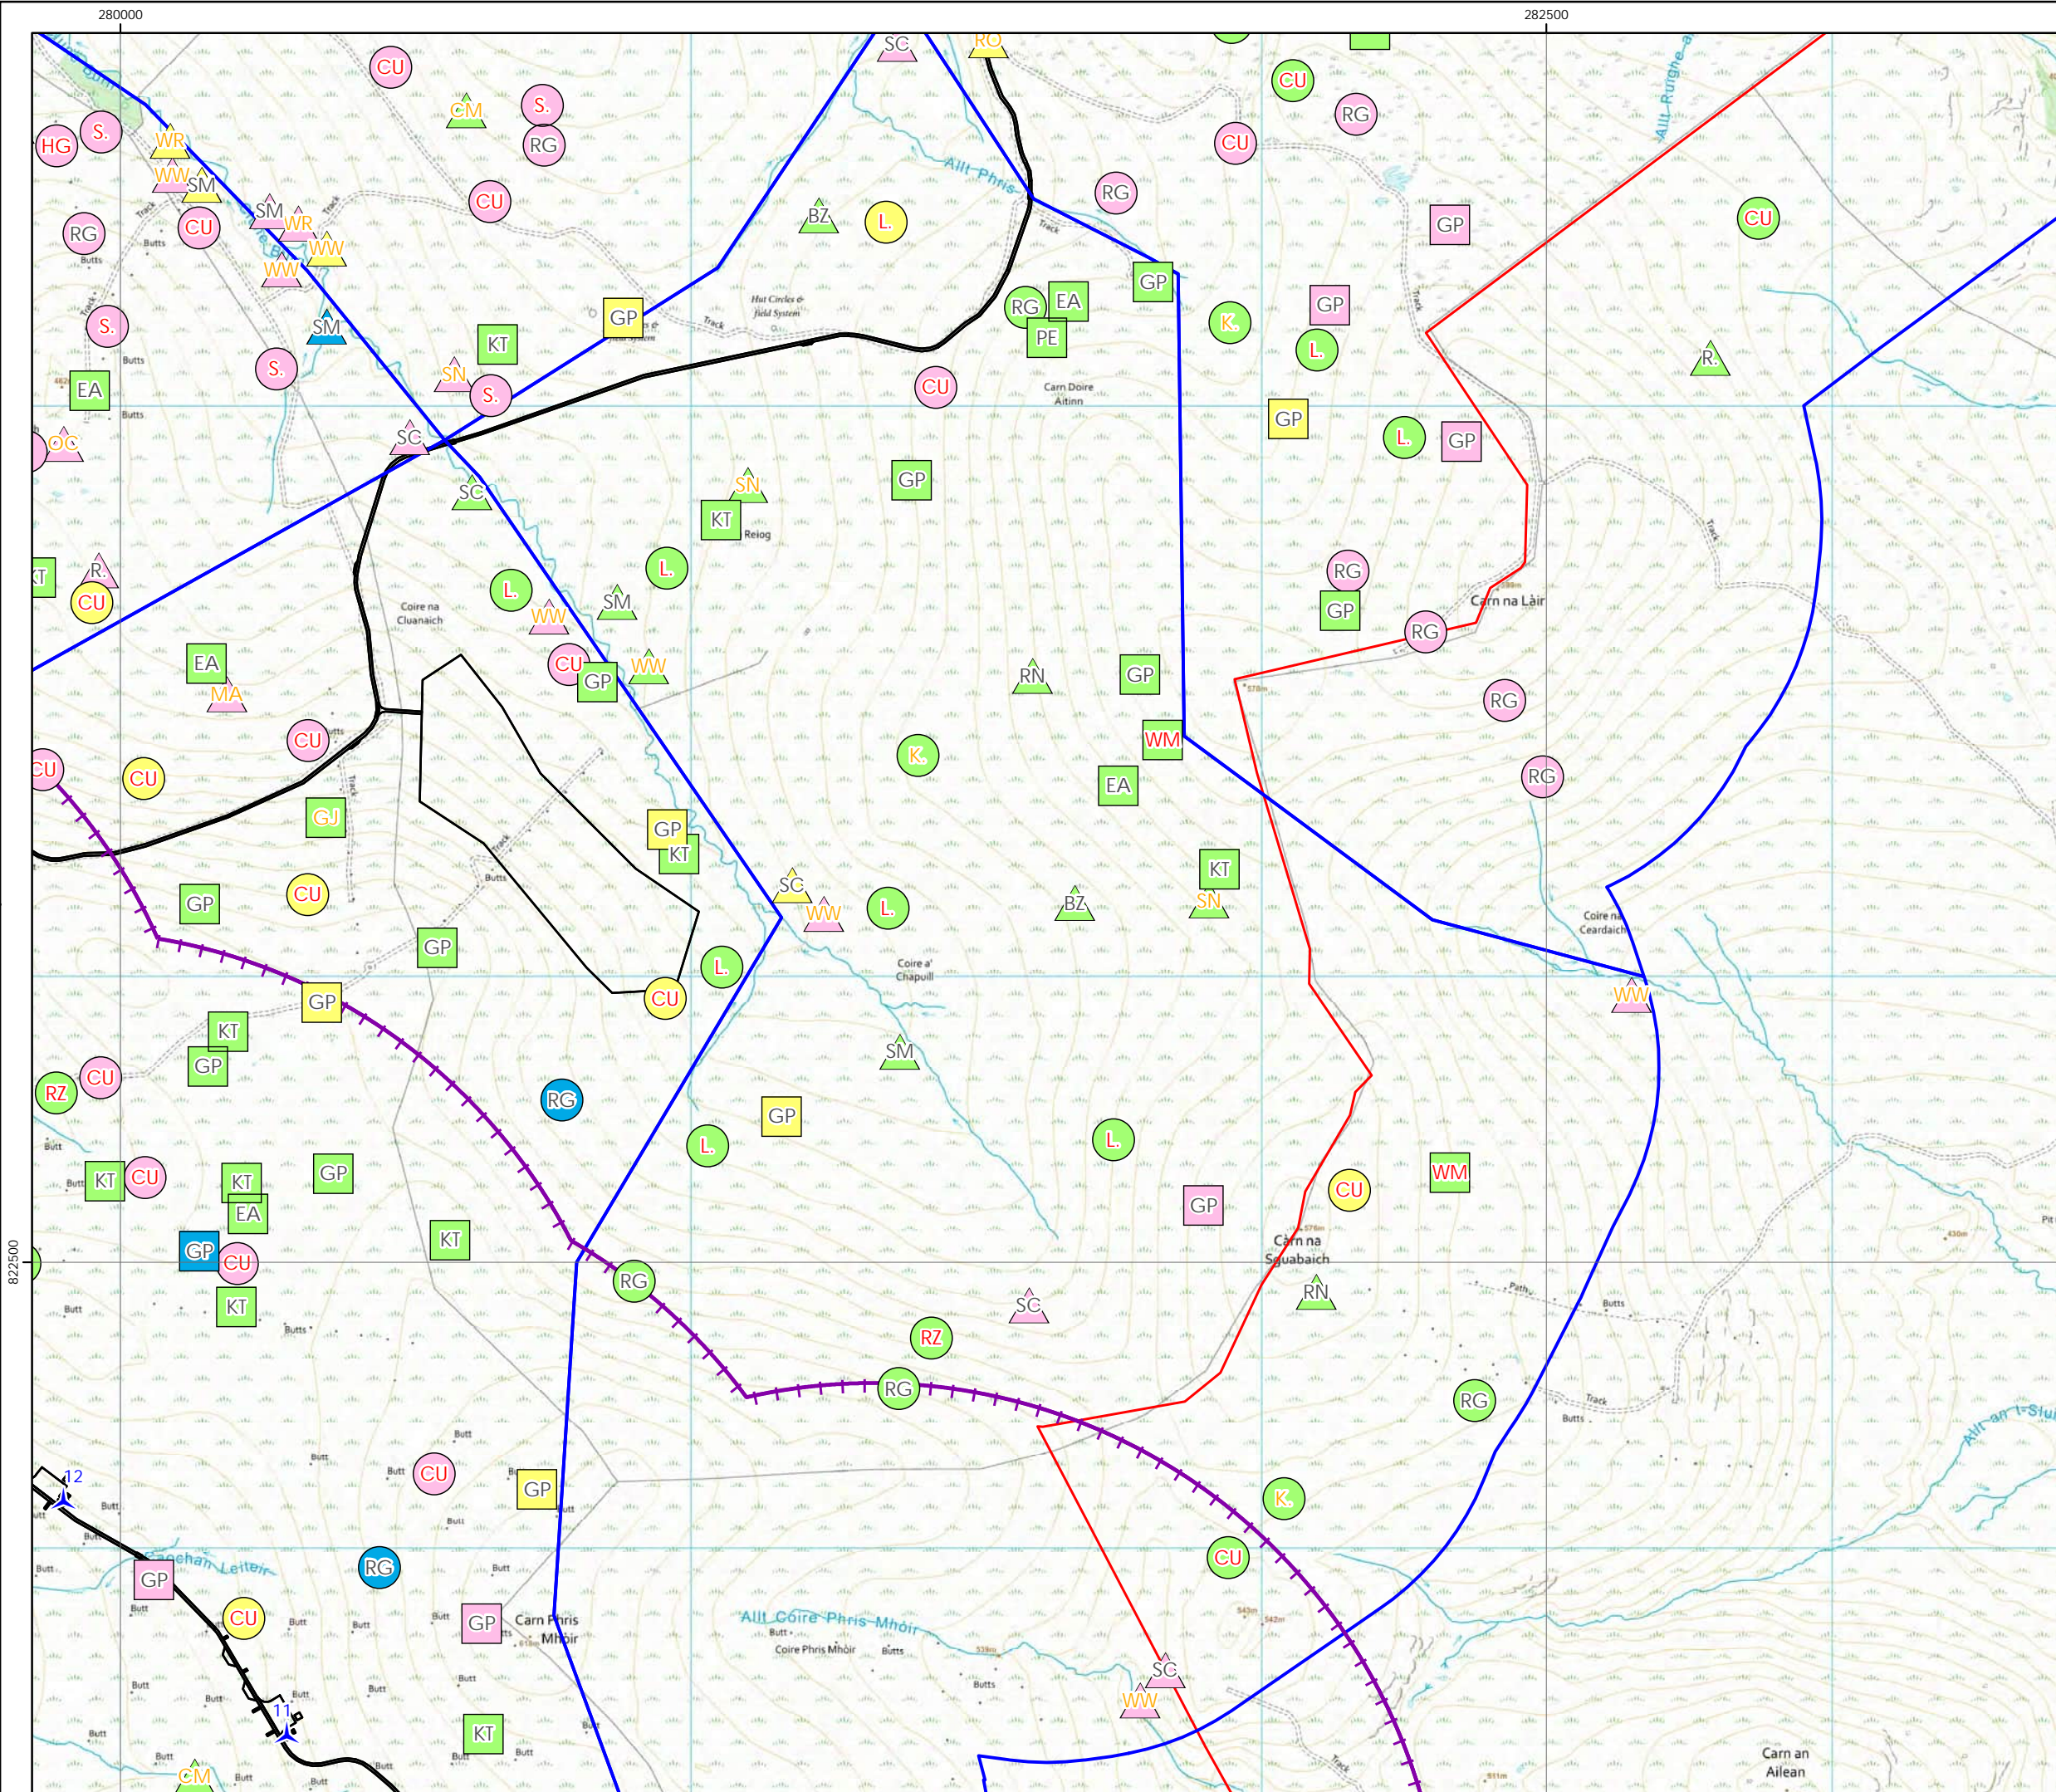

Clune Wind Farm

Key

1. Site boundary
   - Survey compartments
   - 1km turbine layout buffer
   - ▲ Proposed turbine
   - Proposed Infrastructure
2. **Species category**

- Schedule 1/Annex 1
- Scottish Priority Species
- Not designated

Breeding status

- Confirmed
- Probable
- Possible
- Non-breeding
- Red listed species - BOCC
- Amber listed species - BOCC

Scale @ A3:
1:11,000

© Crown copyright 2024. All rights reserved.
Ordnance survey licence number 100031673.