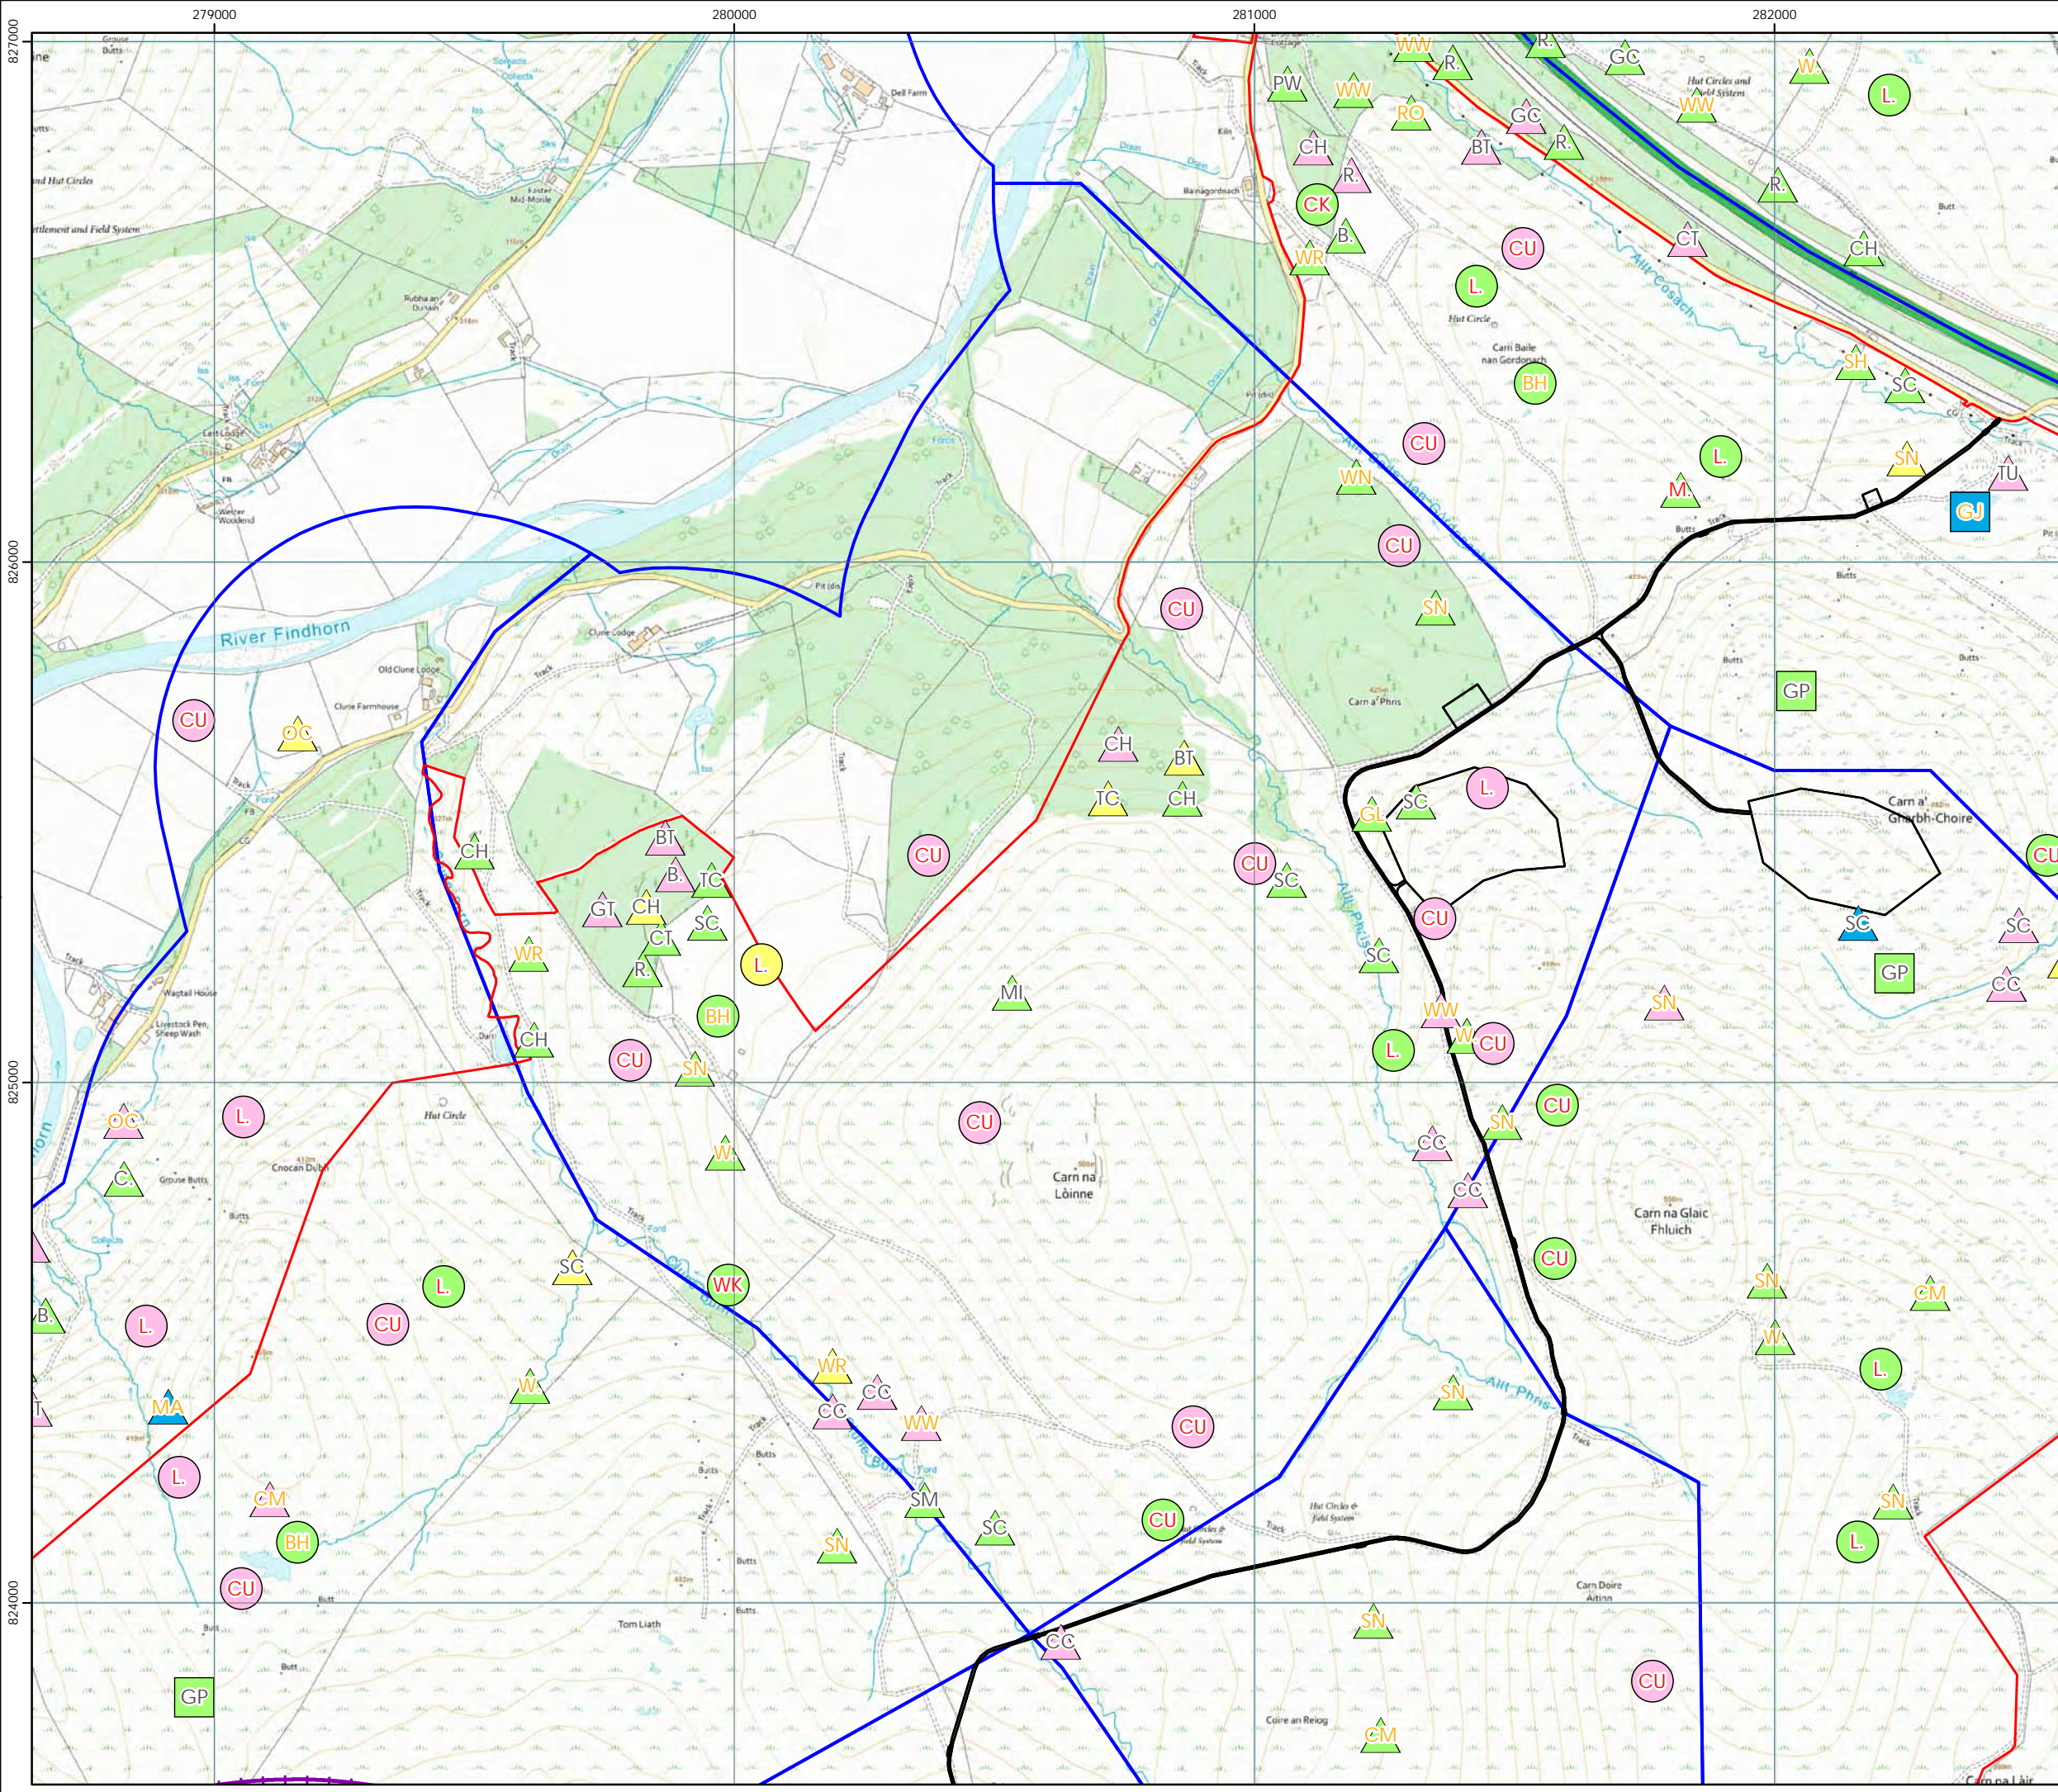

- [White square] Schedule 1/Annex 1
- [Black circle] Scottish Priority Species
- [White triangle] Not designated

Breeding Status

- [Blue circle] Confirmed
- [Yellow circle] Probable
- [Pink circle] Possible
- [Green circle] Non-breeding

Red listed species - BOCC
Amber listed species - BOCC

Scale @ A3:
1:12,000

© Crown copyright 2024. All rights reserved.
Ordnance survey licence number 100031673.

Clune Wind Farm

Figure 8.1.10k
2021 Breeding Bird
Survey Results - Map 10