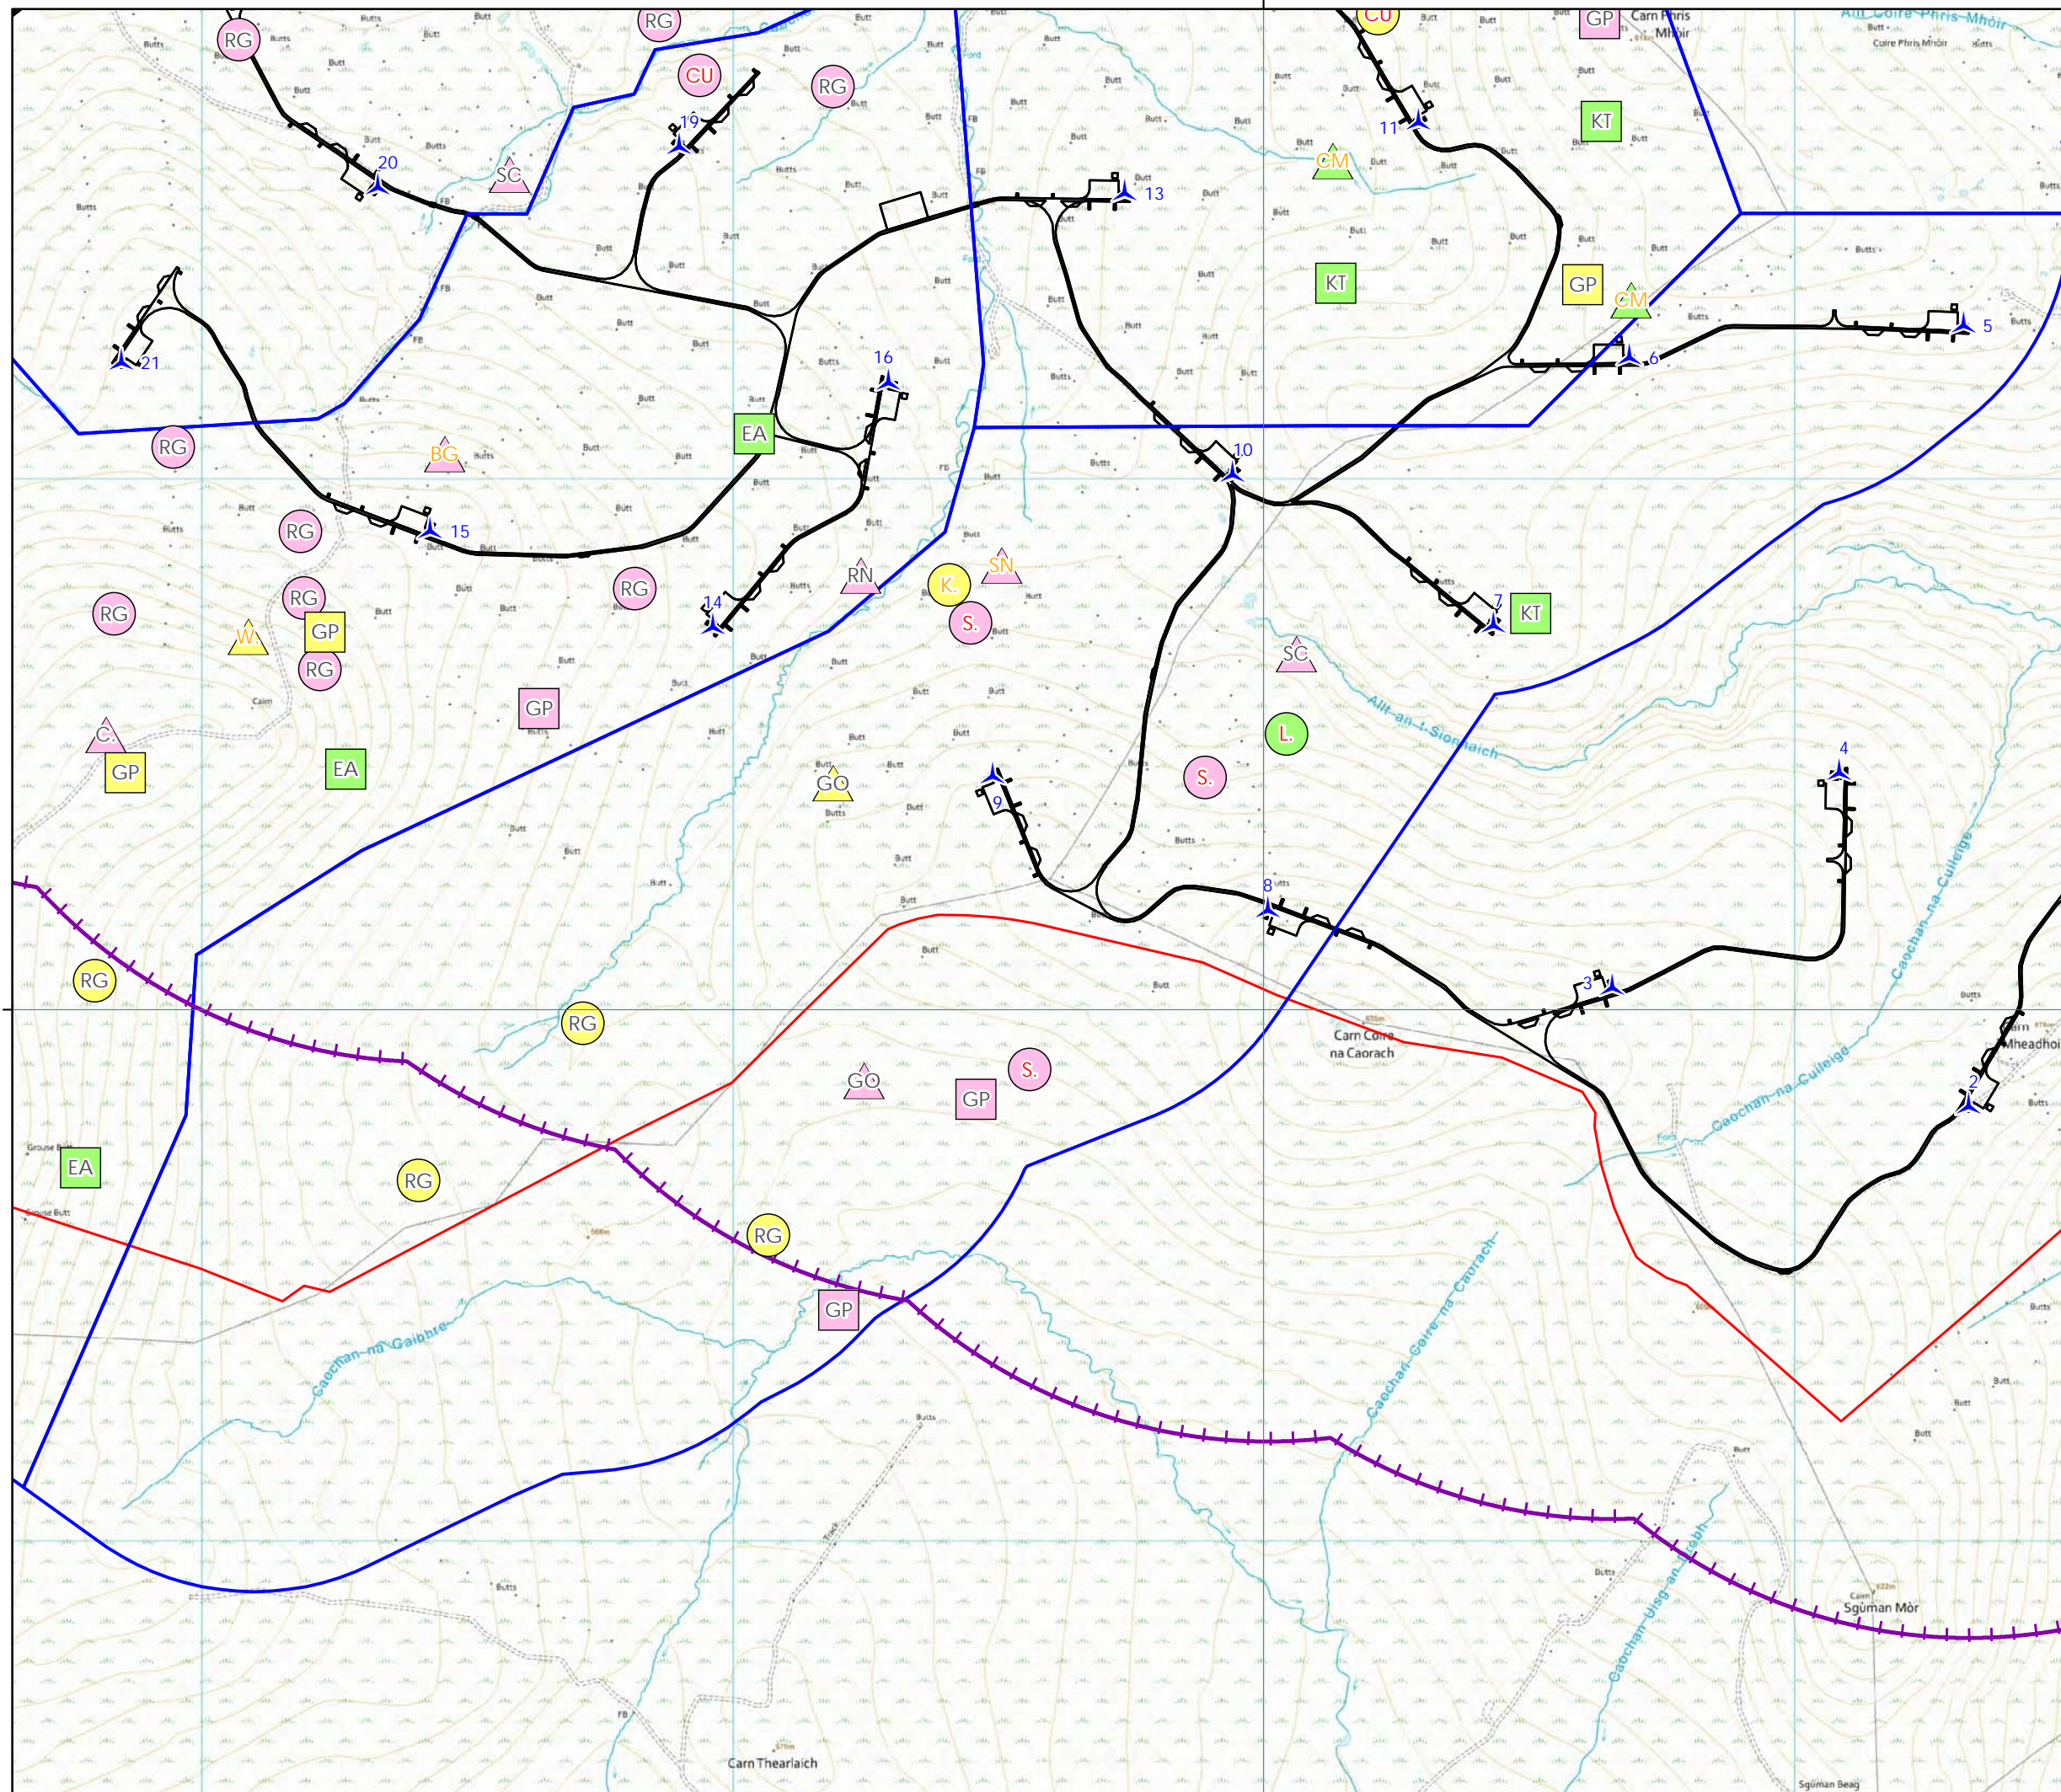

Scale @ A3:
1:12,000

© Crown copyright 2024. All rights reserved.
Ordnance survey licence number 100031673.

Clune Wind Farm

Figure 8.1.11g
2022 Breeding Bird
Survey Results - Map 6

Key

- Site boundary
- Survey compartments
- 1km turbine layout buffer
- Proposed Infrastructure