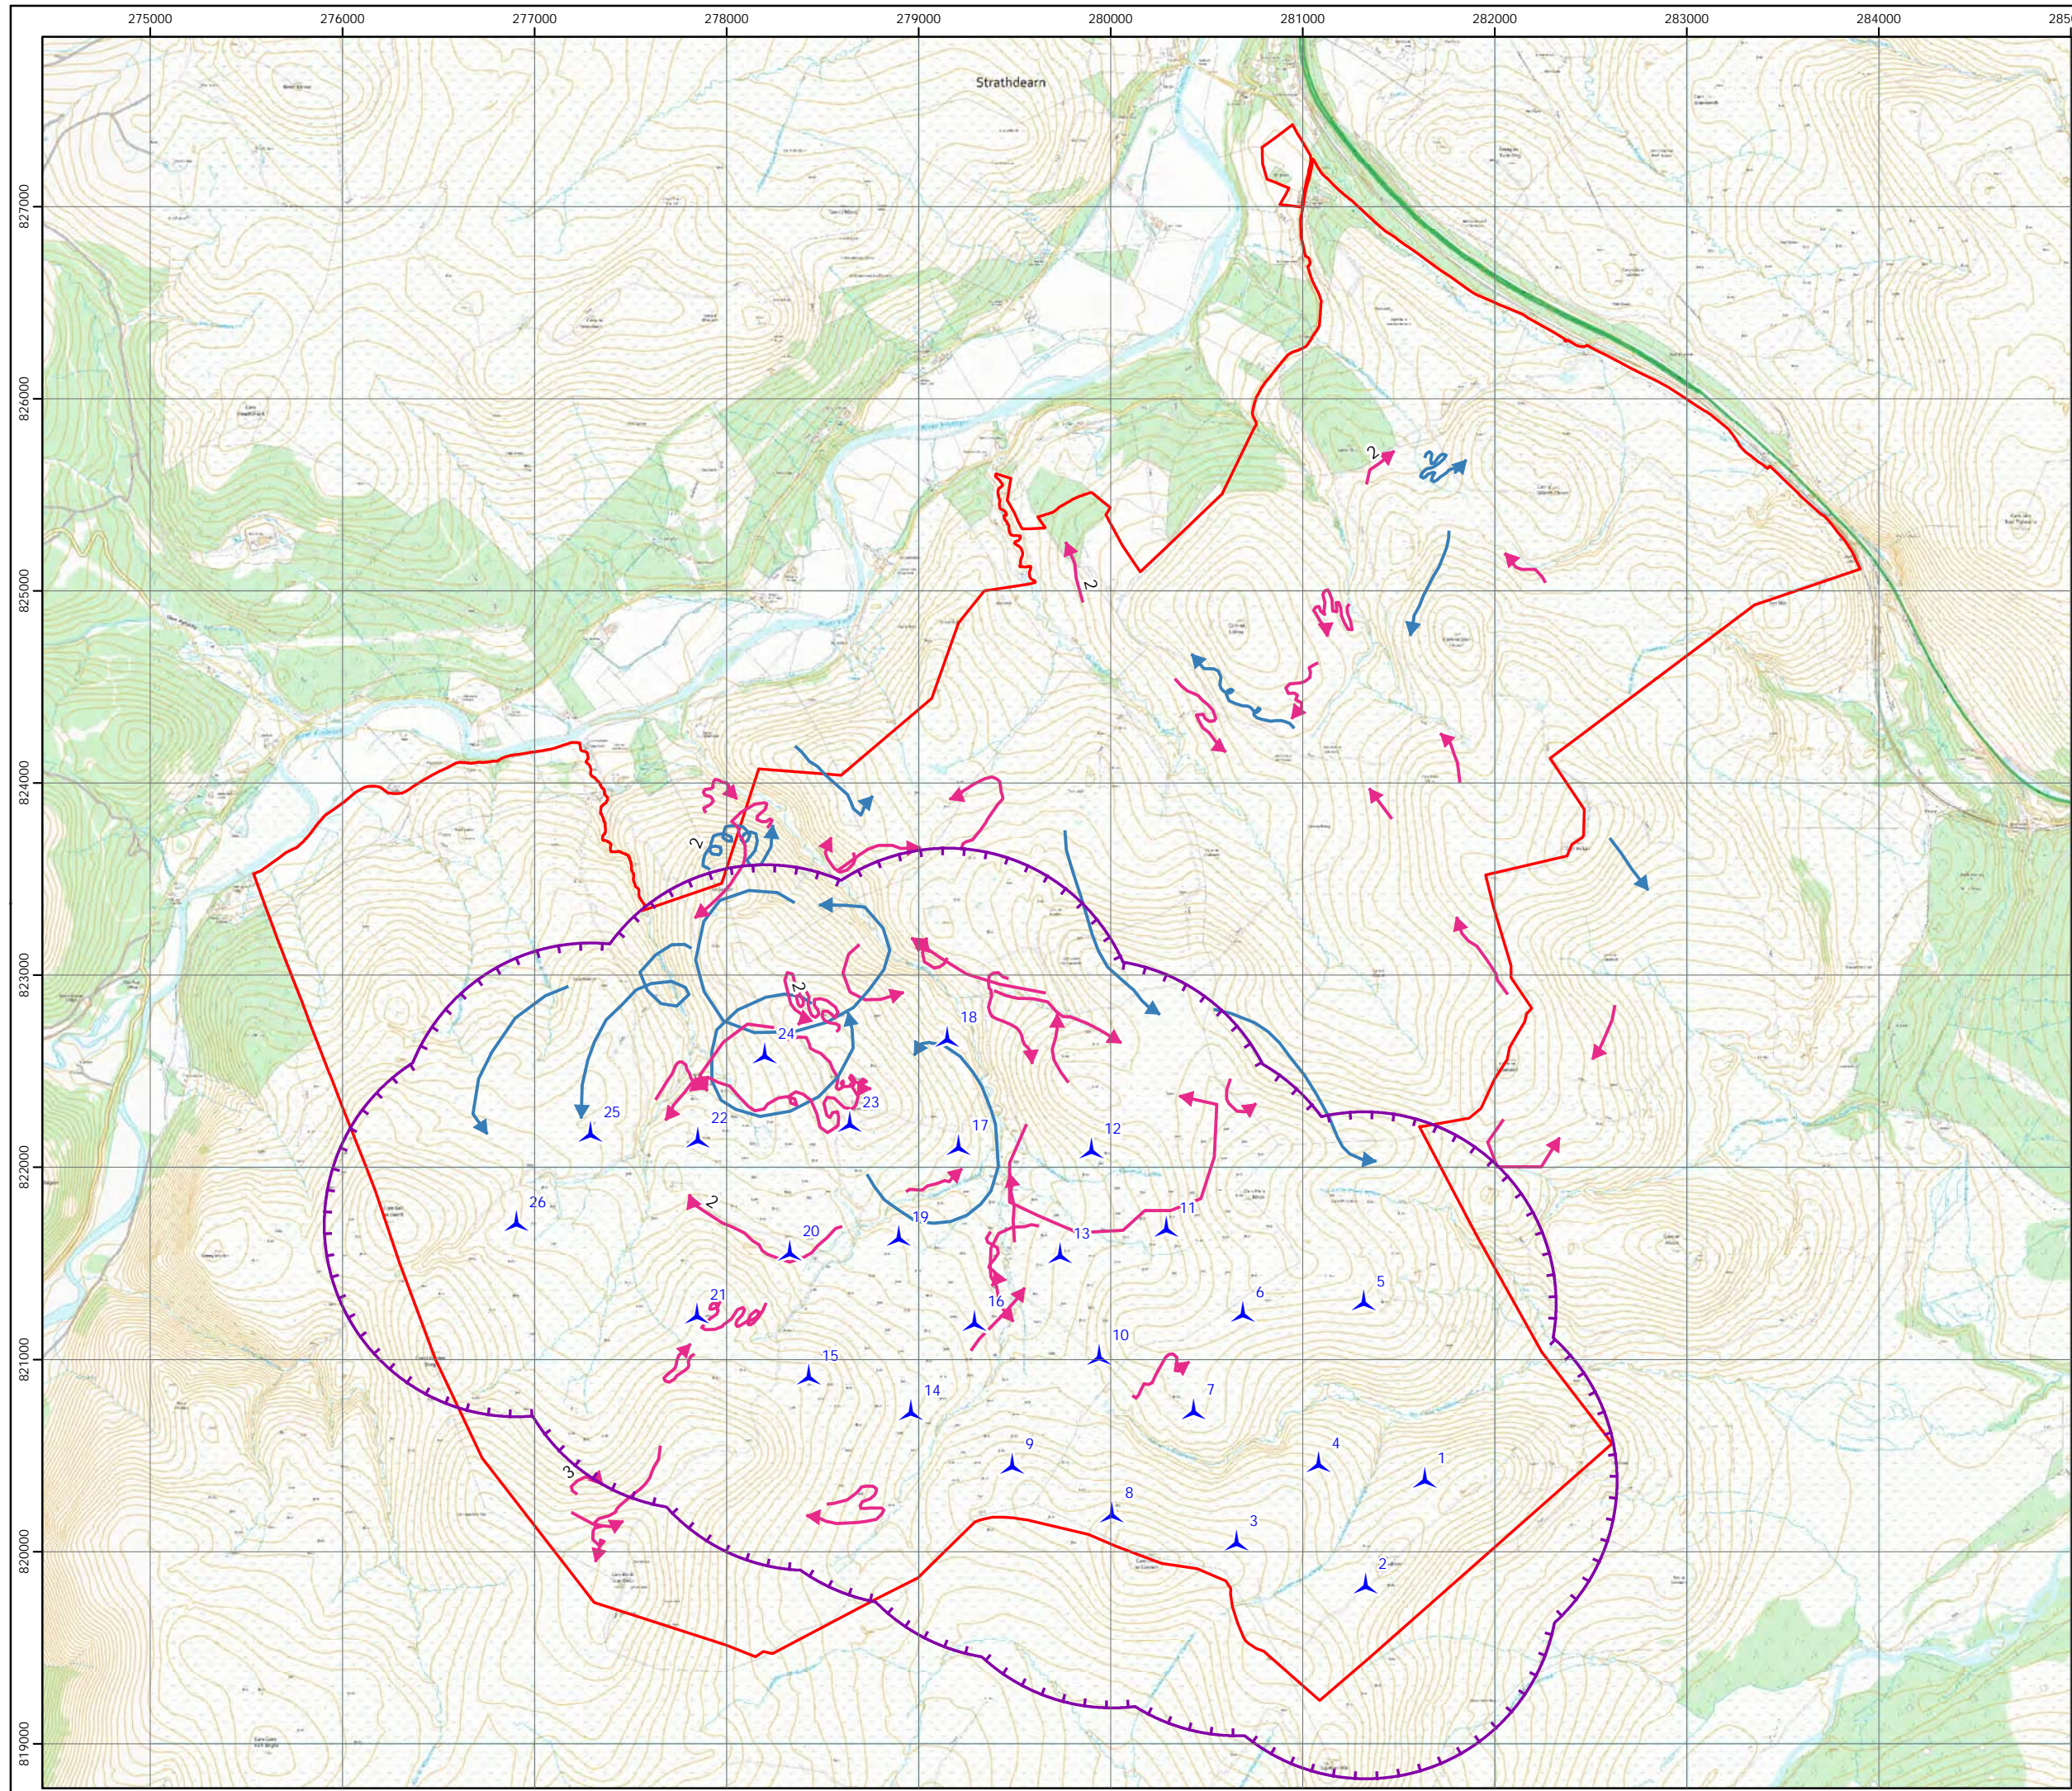

Key

- Site boundary
- Turbines
- 1km turbine layout buffer
- Raptor flight observation
 - Golden eagle
 - White-tailed eagle

Labelled where more than one bird

Scale @ A3:
1:32,000

© Crown copyright 2024. All rights reserved.
Ordnance survey licence number 100031673.

Clune Wind Farm

Figure 8.1.14
2021 Breeding Raptor Survey Results
Red kite

Key

- Site boundary
- Turbines
- 1km turbine layout buffer
- Raptor flight observation
- Red kite

Labelled where more than one bird

Scale @ A3:
1:32,500

© Crown copyright 2024. All rights reserved.
Ordnance survey licence number 100031673.

Clune Wind Farm

Figure 8.1.15
2021 Breeding Raptor Survey Results
Kestrel and Buzzard

Key

- Site boundary
- Turbines
- 1km turbine layout buffer
- Raptor flight observation
 - Buzzard
 - Kestrel