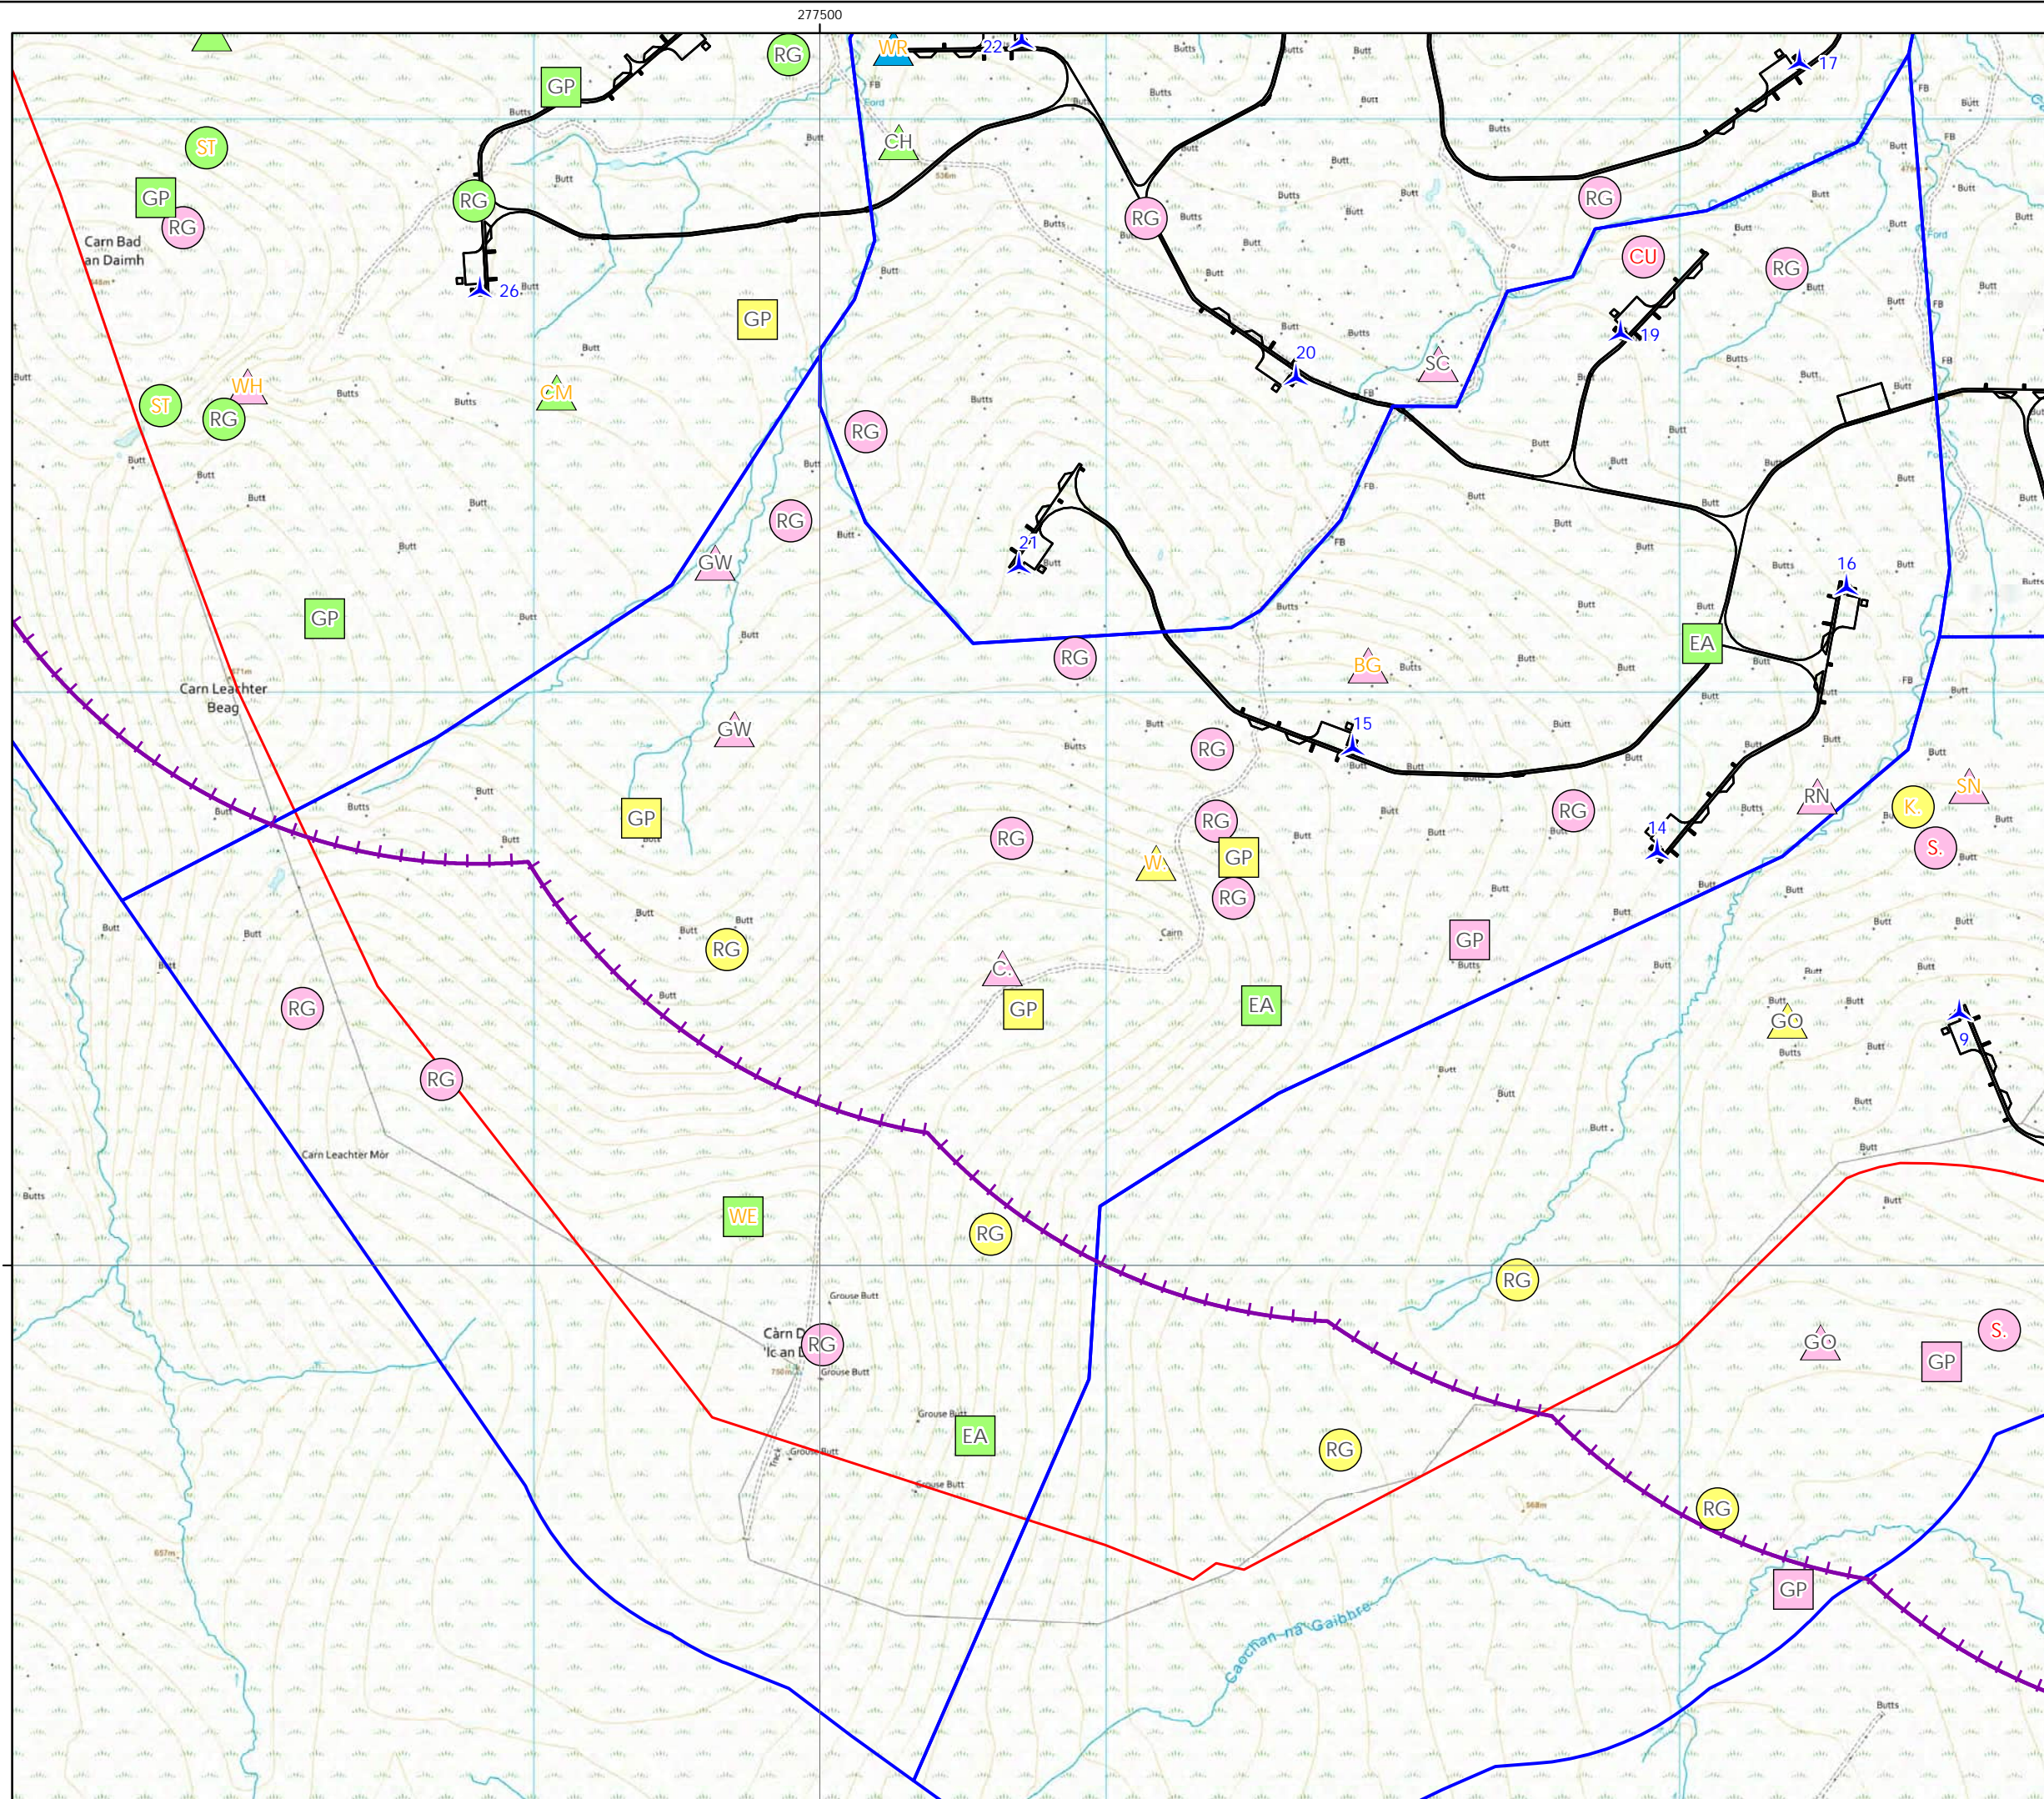

Scale @ A3:
1:11,000

© Crown copyright 2024. All rights reserved.
Ordnance survey licence number 100031673.

Clune Wind Farm

Figure 8.1.11f
2022 Breeding Bird Survey Results - Map 5

Key

- Site boundary
- Survey compartments
- 1km turbine layout buffer
- ▲ Proposed turbine
- Proposed Infrastructure