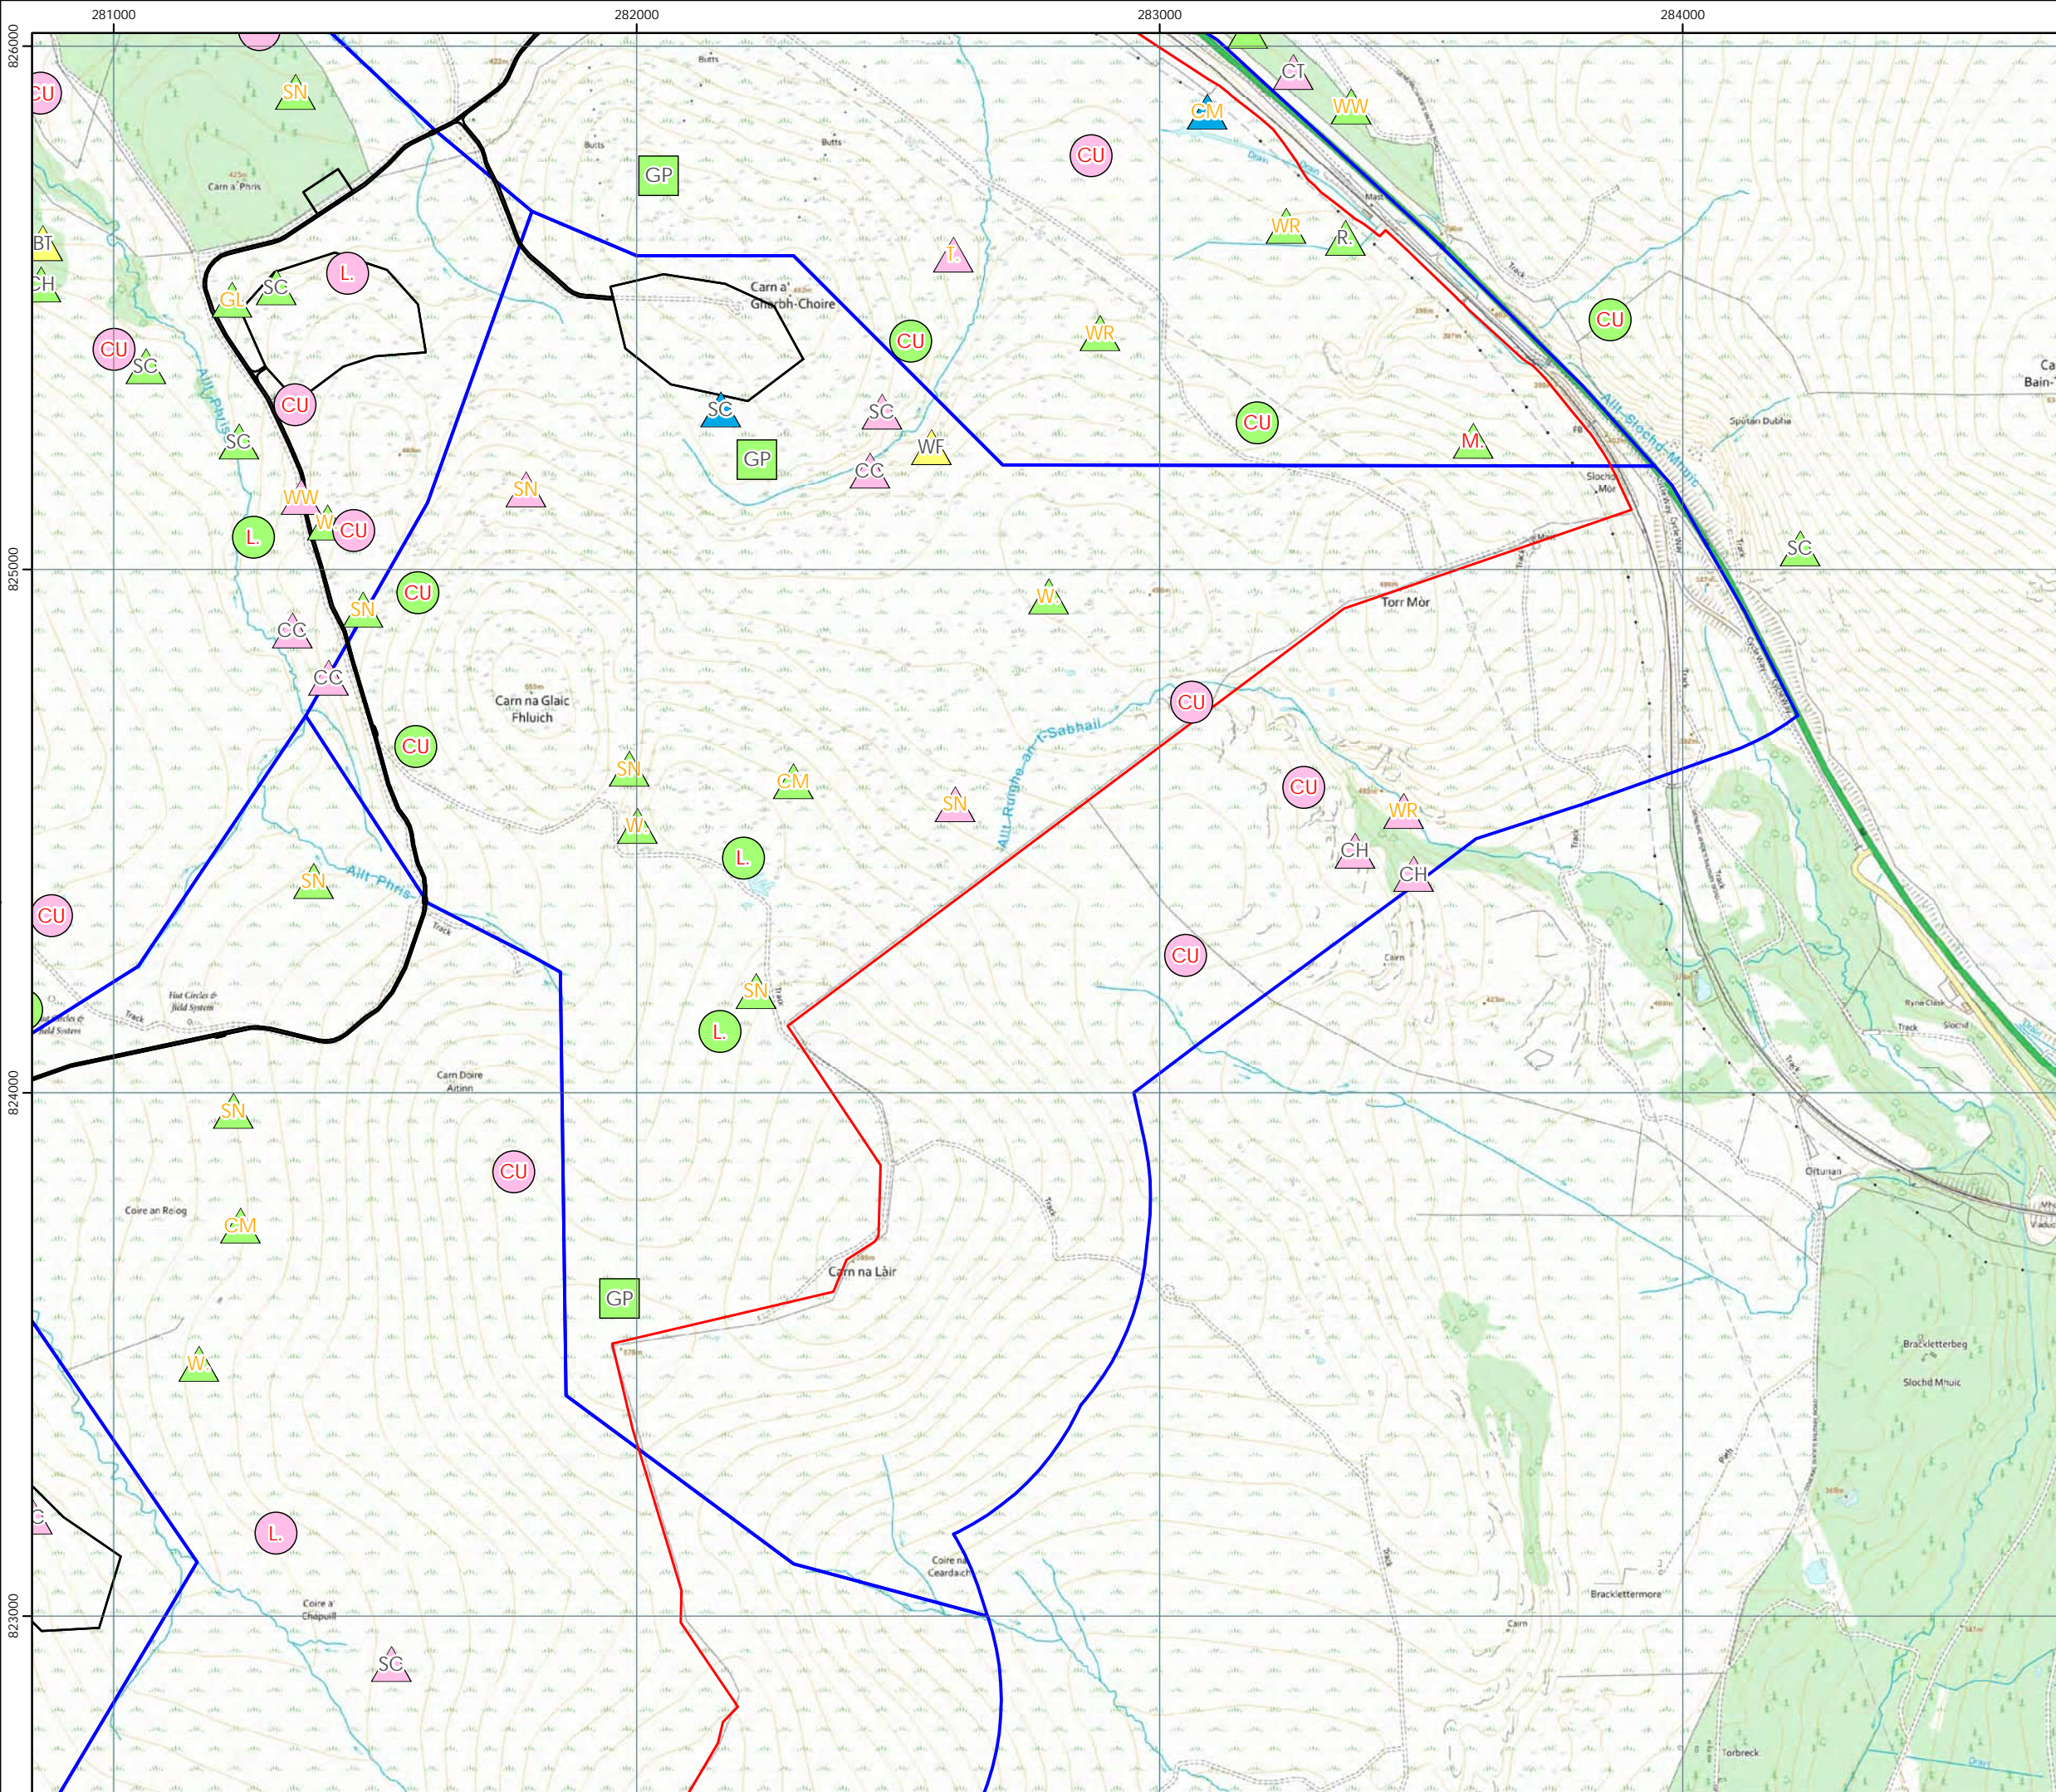

Clune Wind Farm

Key

- Site boundary
- Survey compartments
- Proposed Infrastructure
- **Breeding_Status**
- Schedule 1/Annex 1
- Scottish Priority Species
- Not designated
- **Breeding_Status**
- Confirmed
- Probable
- Possible
- Non-breeding

Red listed species - BOCC
Amber listed species - BOCC

Scale @ A3:
1:12,000

© Crown copyright 2024. All rights reserved.
Ordnance survey licence number 100031673.