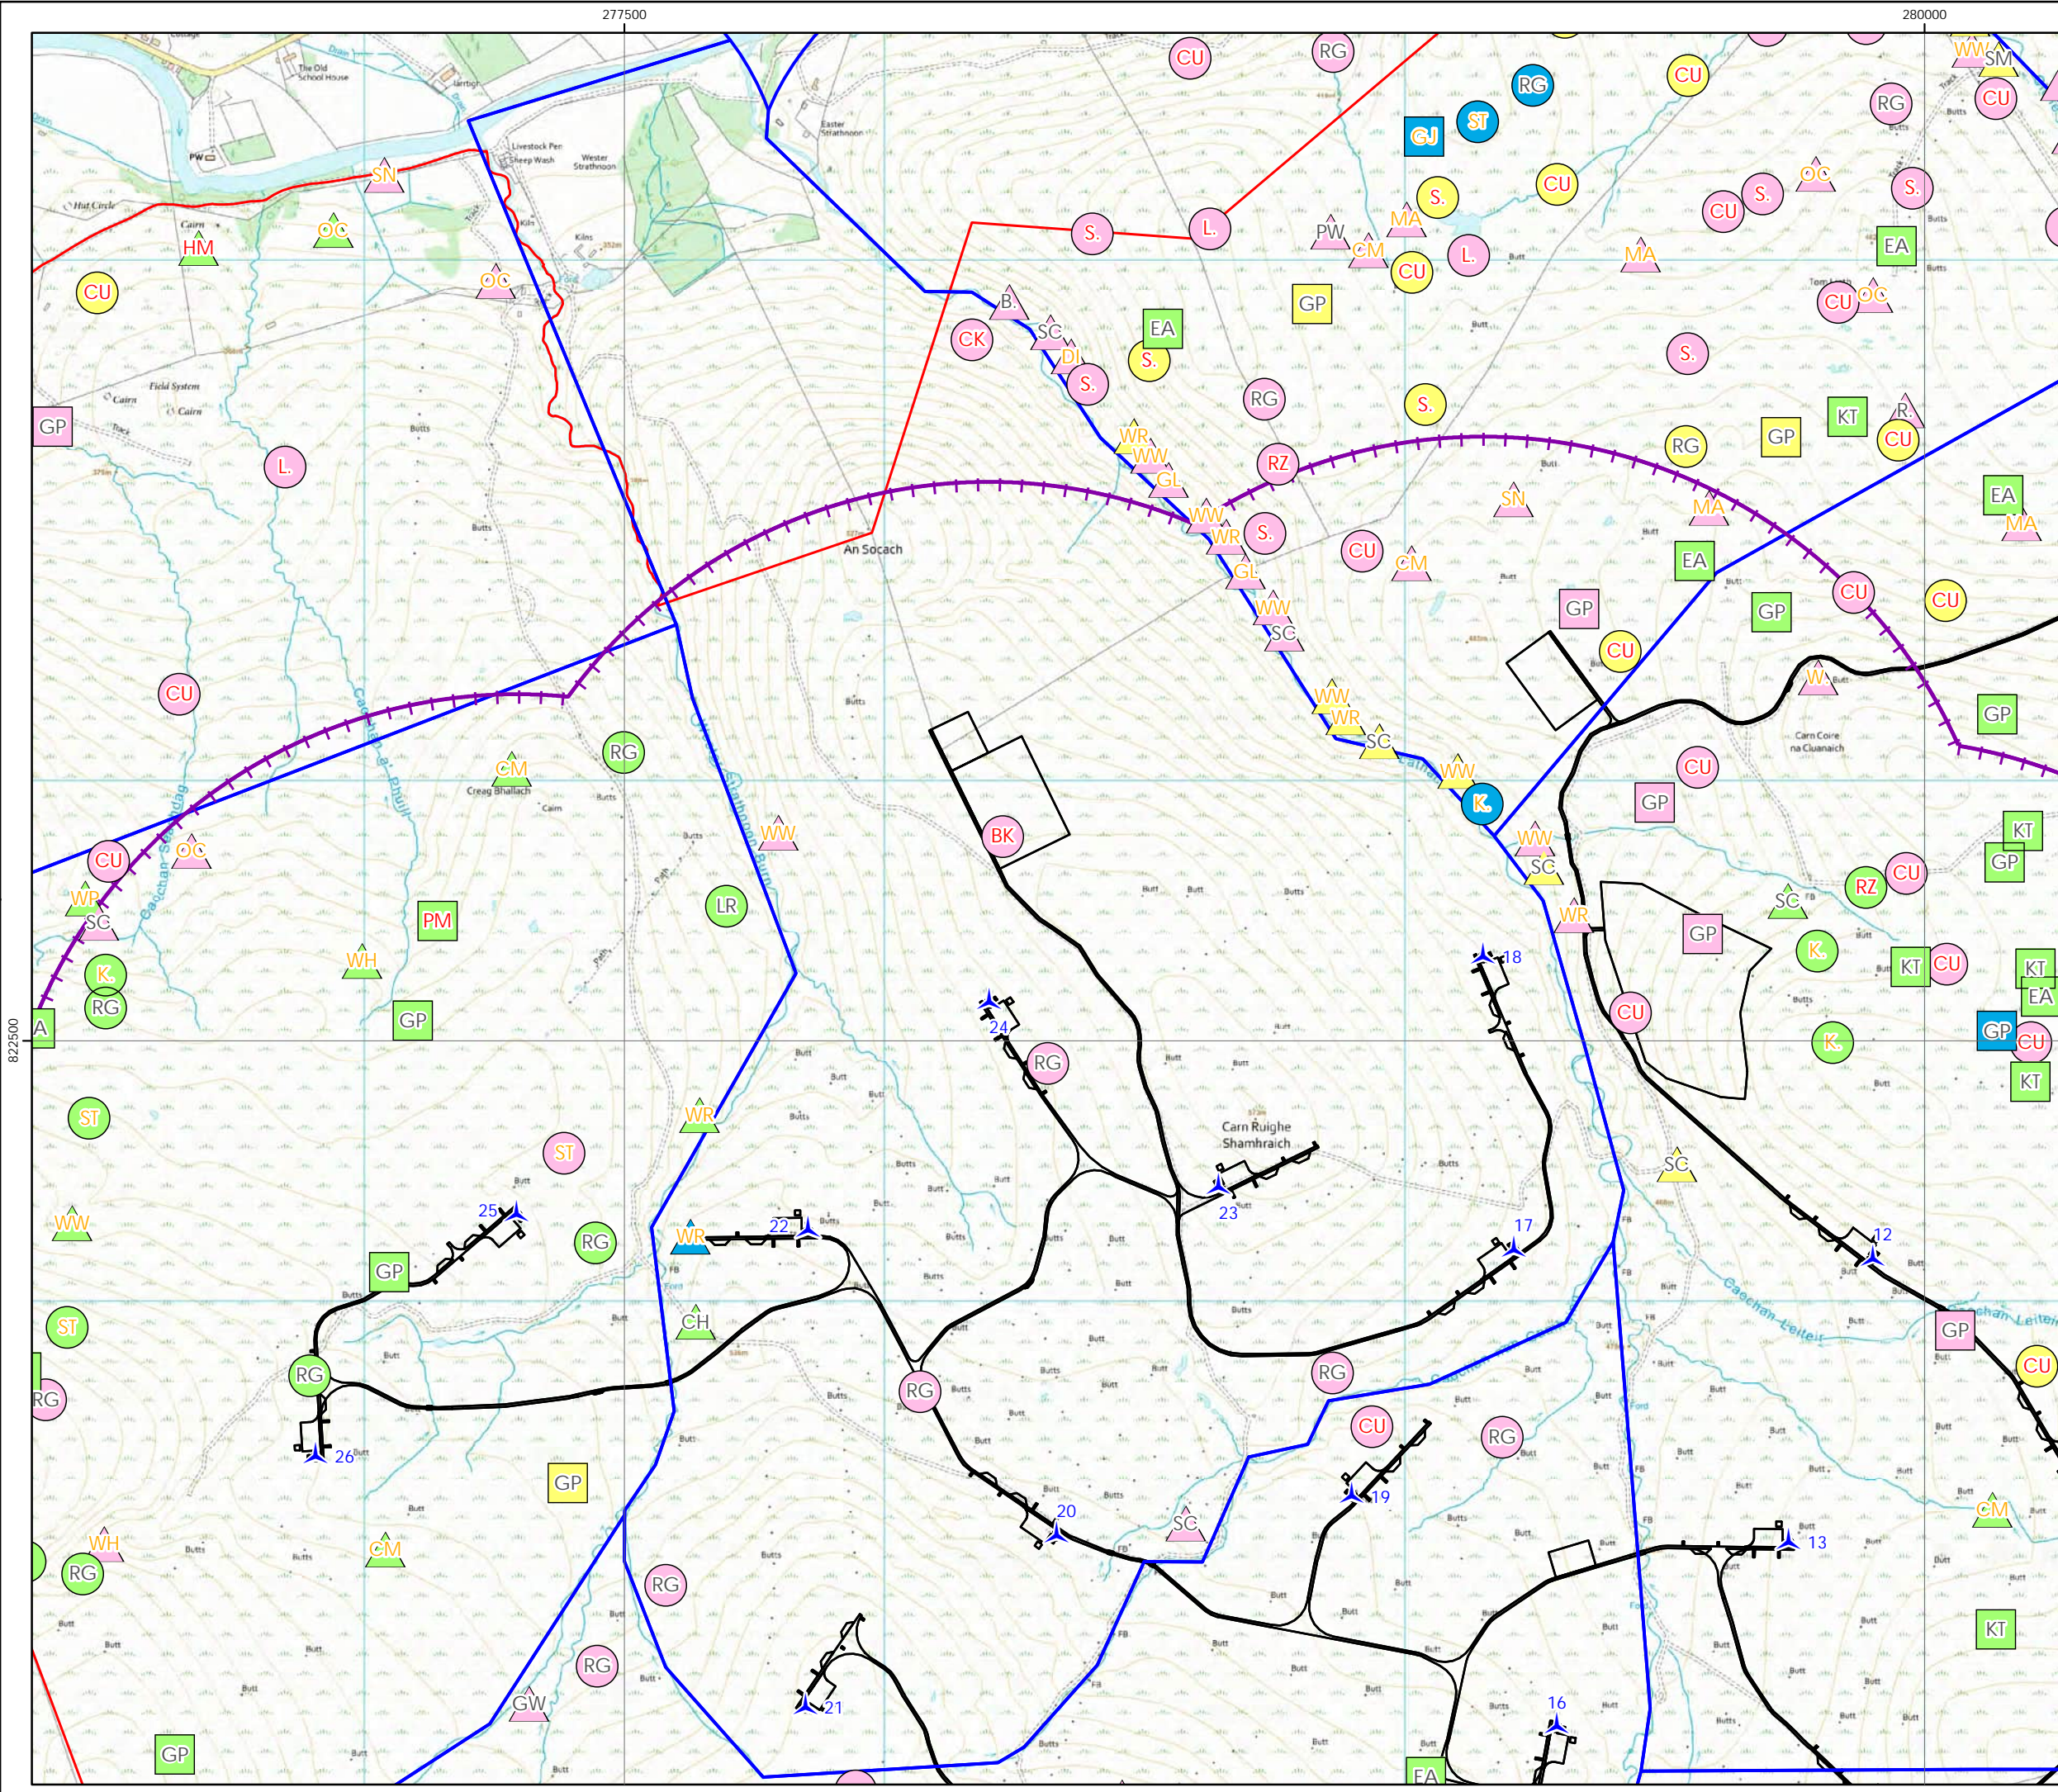

Scale @ A3:
1:12,000

© Crown copyright 2024. All rights reserved.
Ordnance survey licence number 100031673.

Clune Wind Farm

Figure 8.1.11e
2022 Breeding Bird
Survey Results - Map 4

Key

- Site boundary
- Survey compartments
- 1km turbine layout buffer
- ▲ Proposed turbine
- Proposed Infrastructure