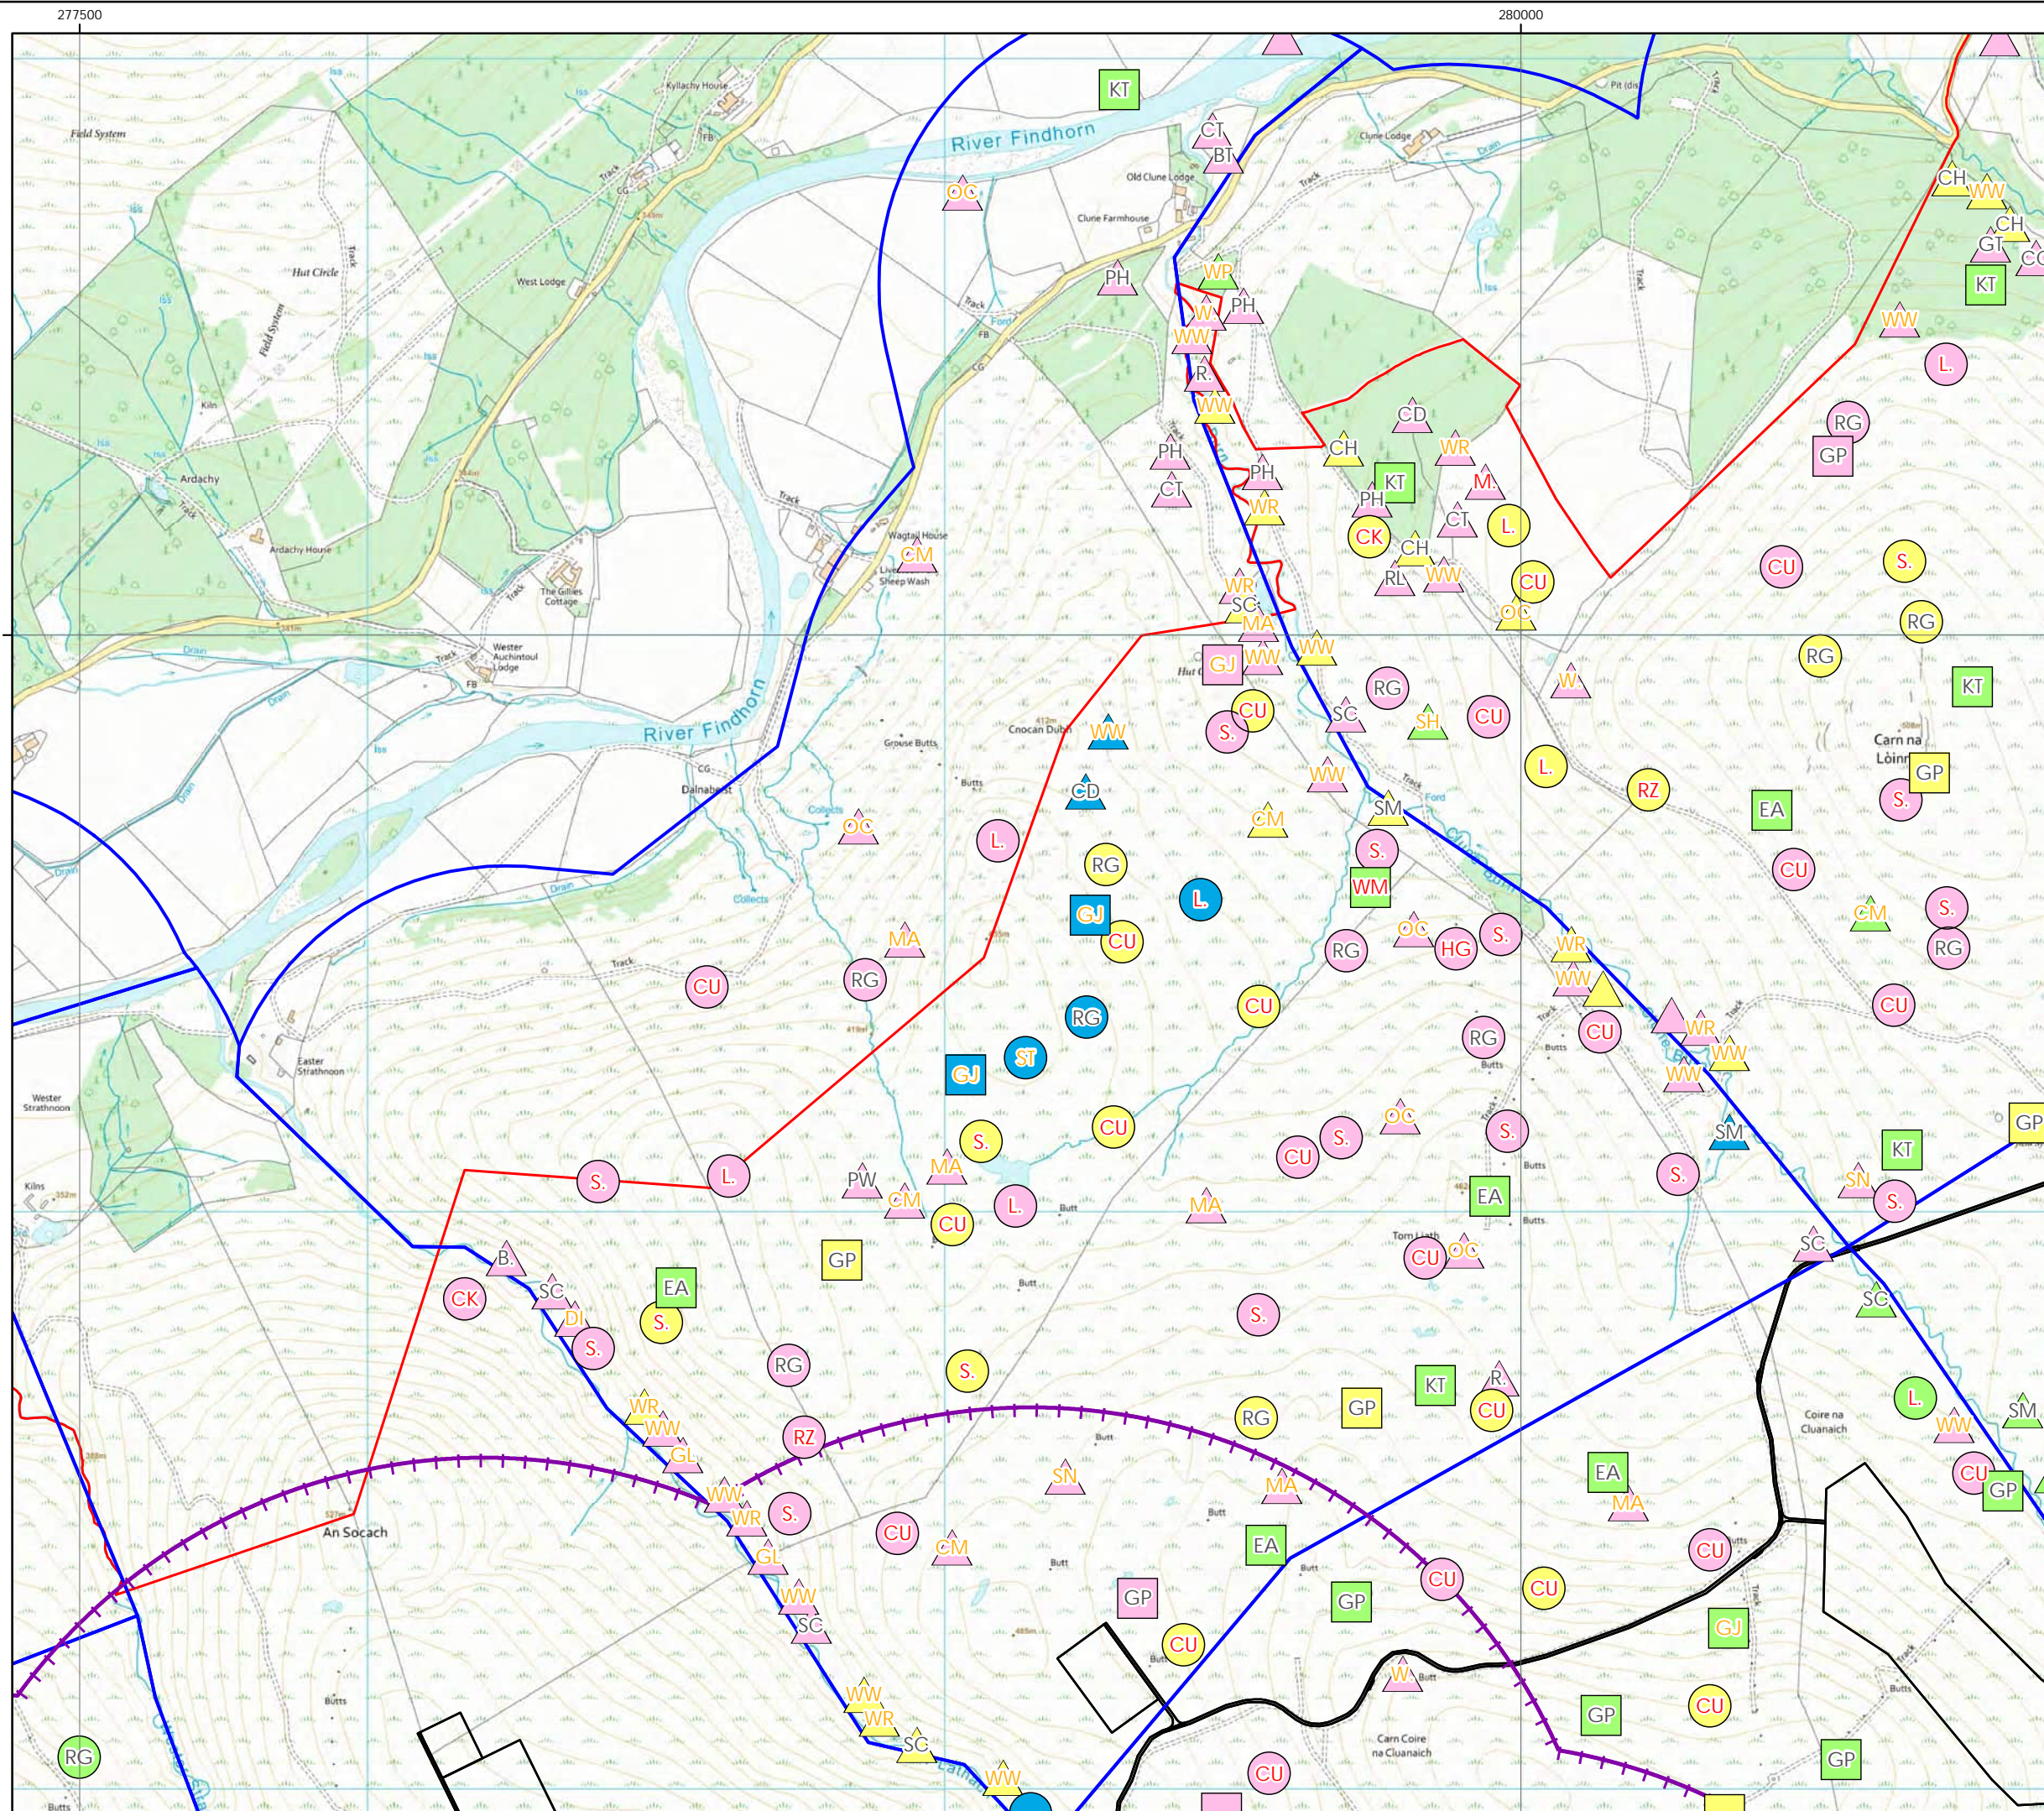

© Crown copyright 2024. All rights reserved.
Ordnance survey licence number 100031673.

Clune Wind Farm

Figure 8.1.11h
2022 Breeding Bird
Survey Results - Map 7

Key

- Site boundary
- Survey compartments
- 1km turbine layout buffer