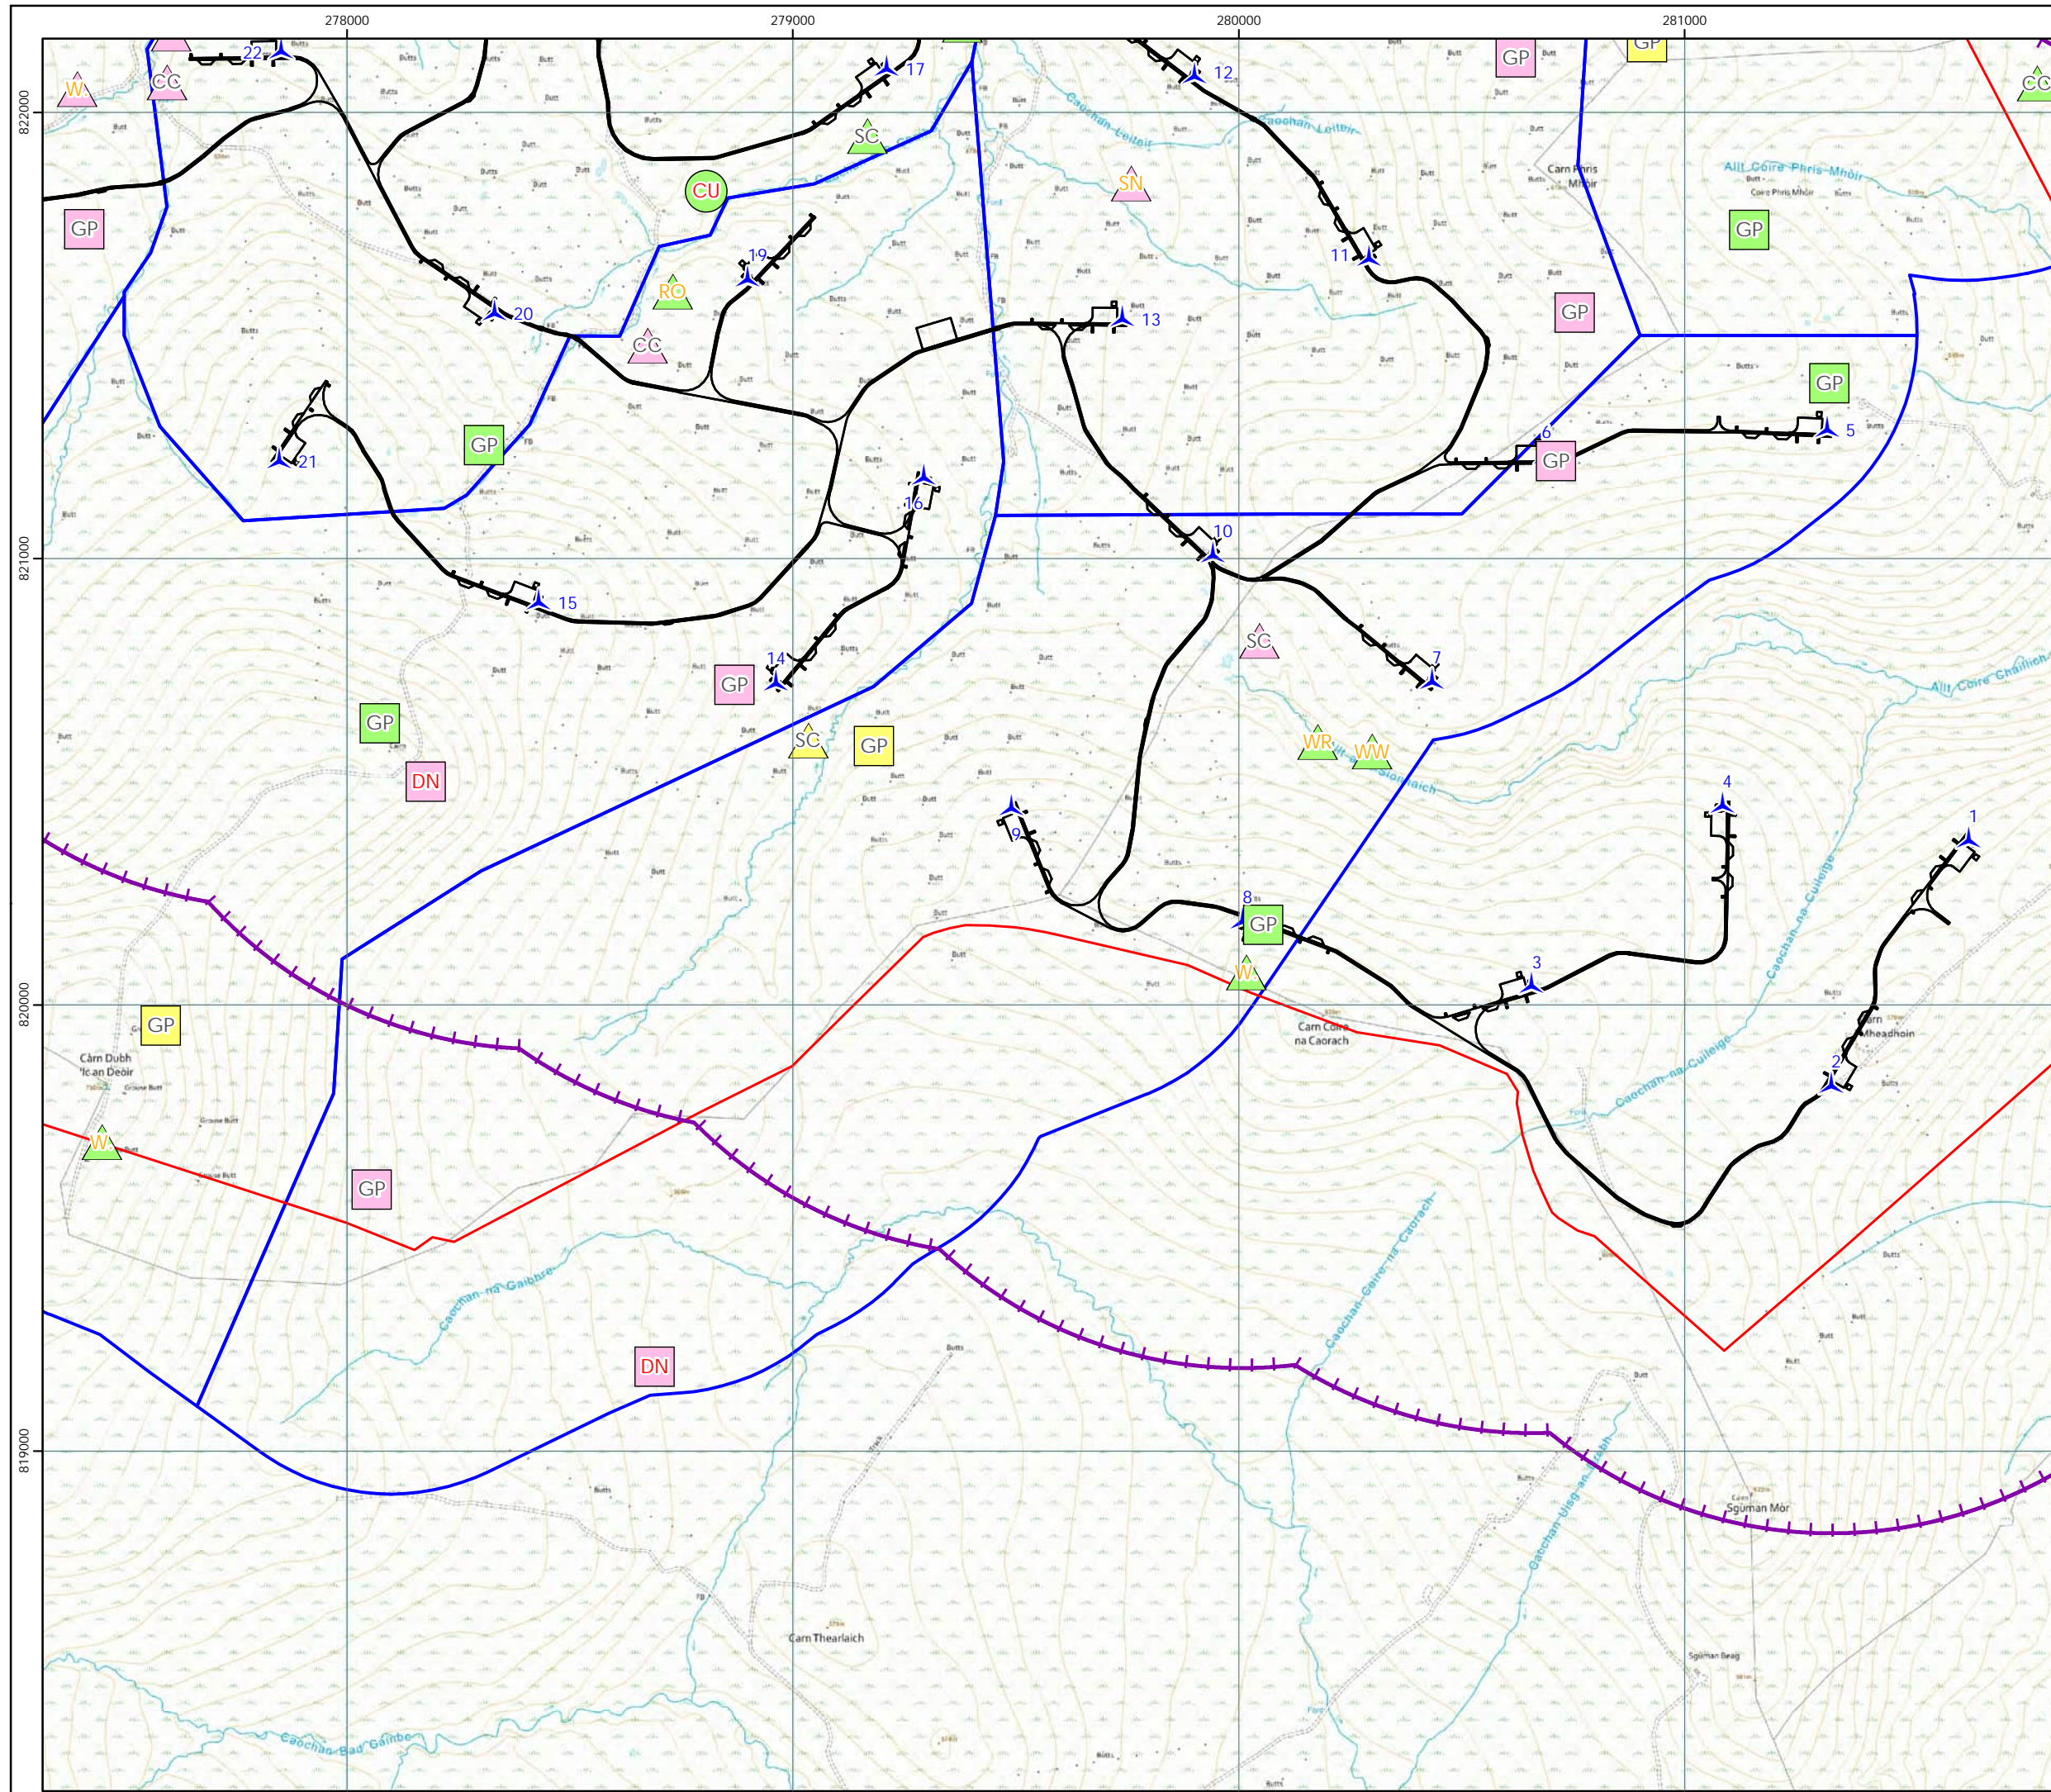

Scale @ A3:
1:14,000

© Crown copyright 2024. All rights reserved.
Ordnance survey licence number 100031673.

Clune Wind Farm

Figure 8.1.10h
2021 Breeding Bird Survey Results - Map 7

Key

- Site boundary
- Survey compartments
- 1km turbine layout buffer
- ▲ Proposed turbine
- Proposed Infrastructure