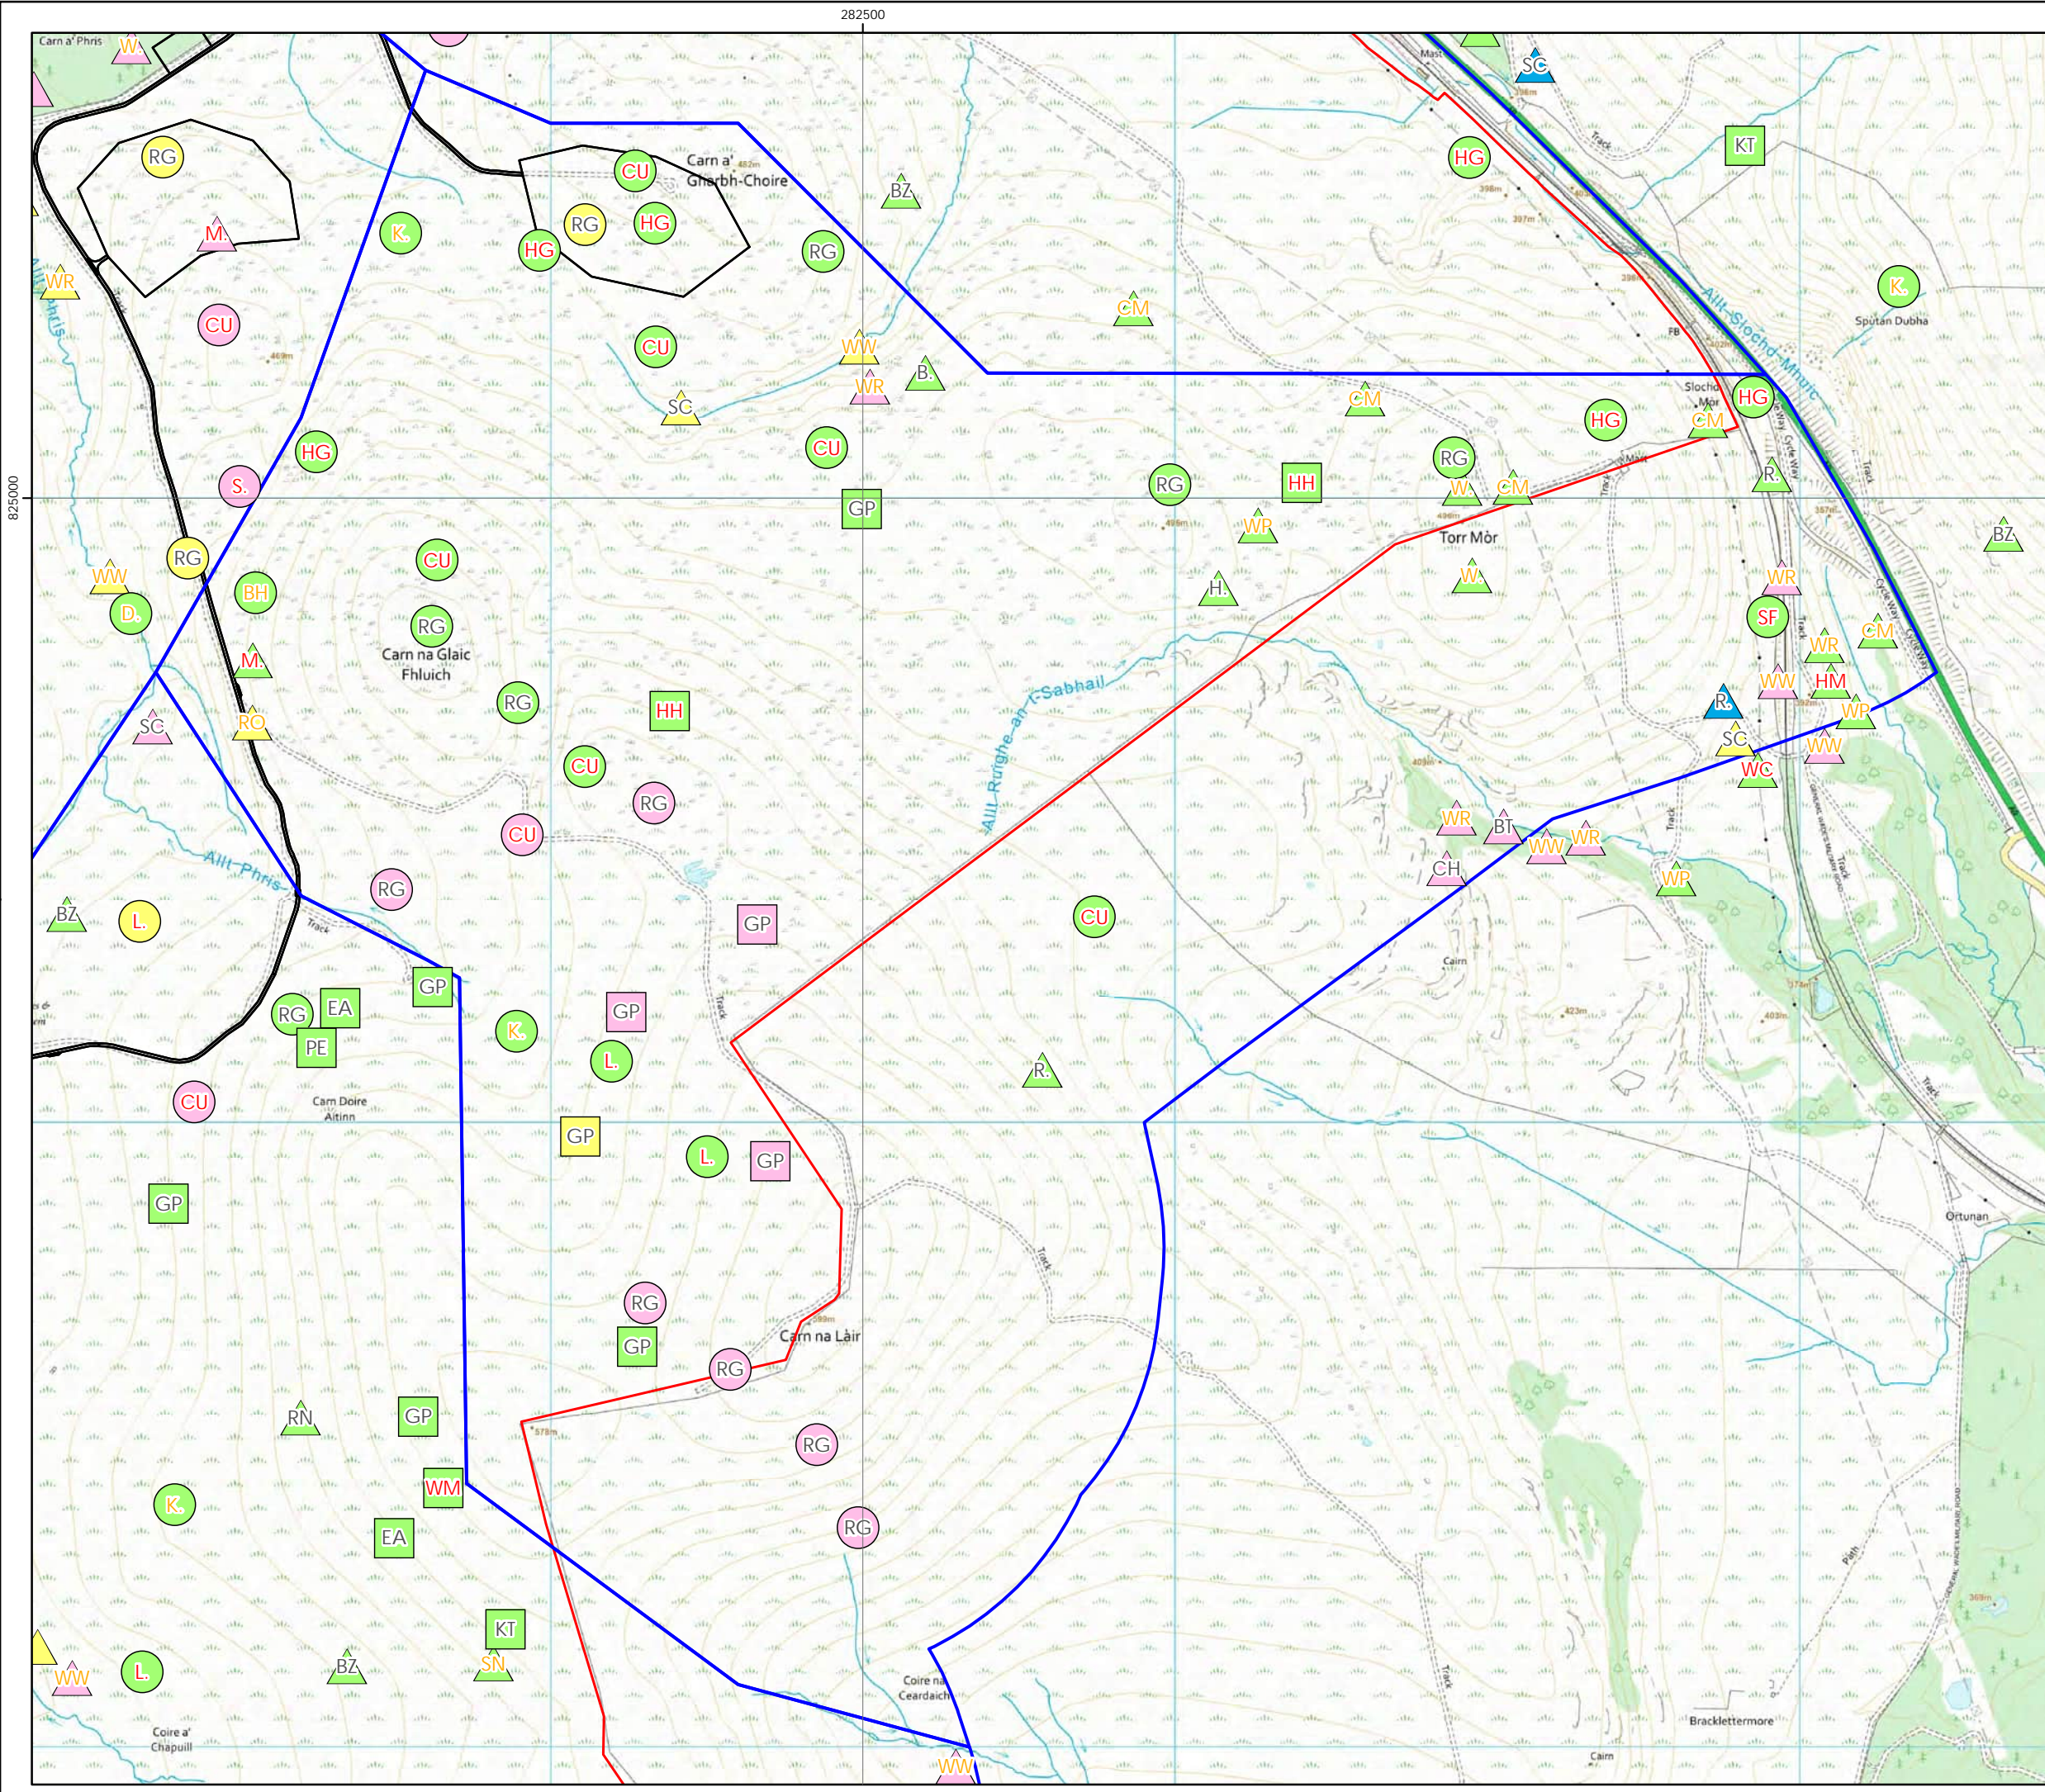

Red listed species - BOCC
Amber listed species - BOCC

Scale @ A3:
1:10,000

© Crown copyright 2024. All rights reserved.
Ordnance survey licence number 100031673.

Clune Wind Farm

Figure 8.1.111
2022 Breeding Bird Survey Results - Map 11