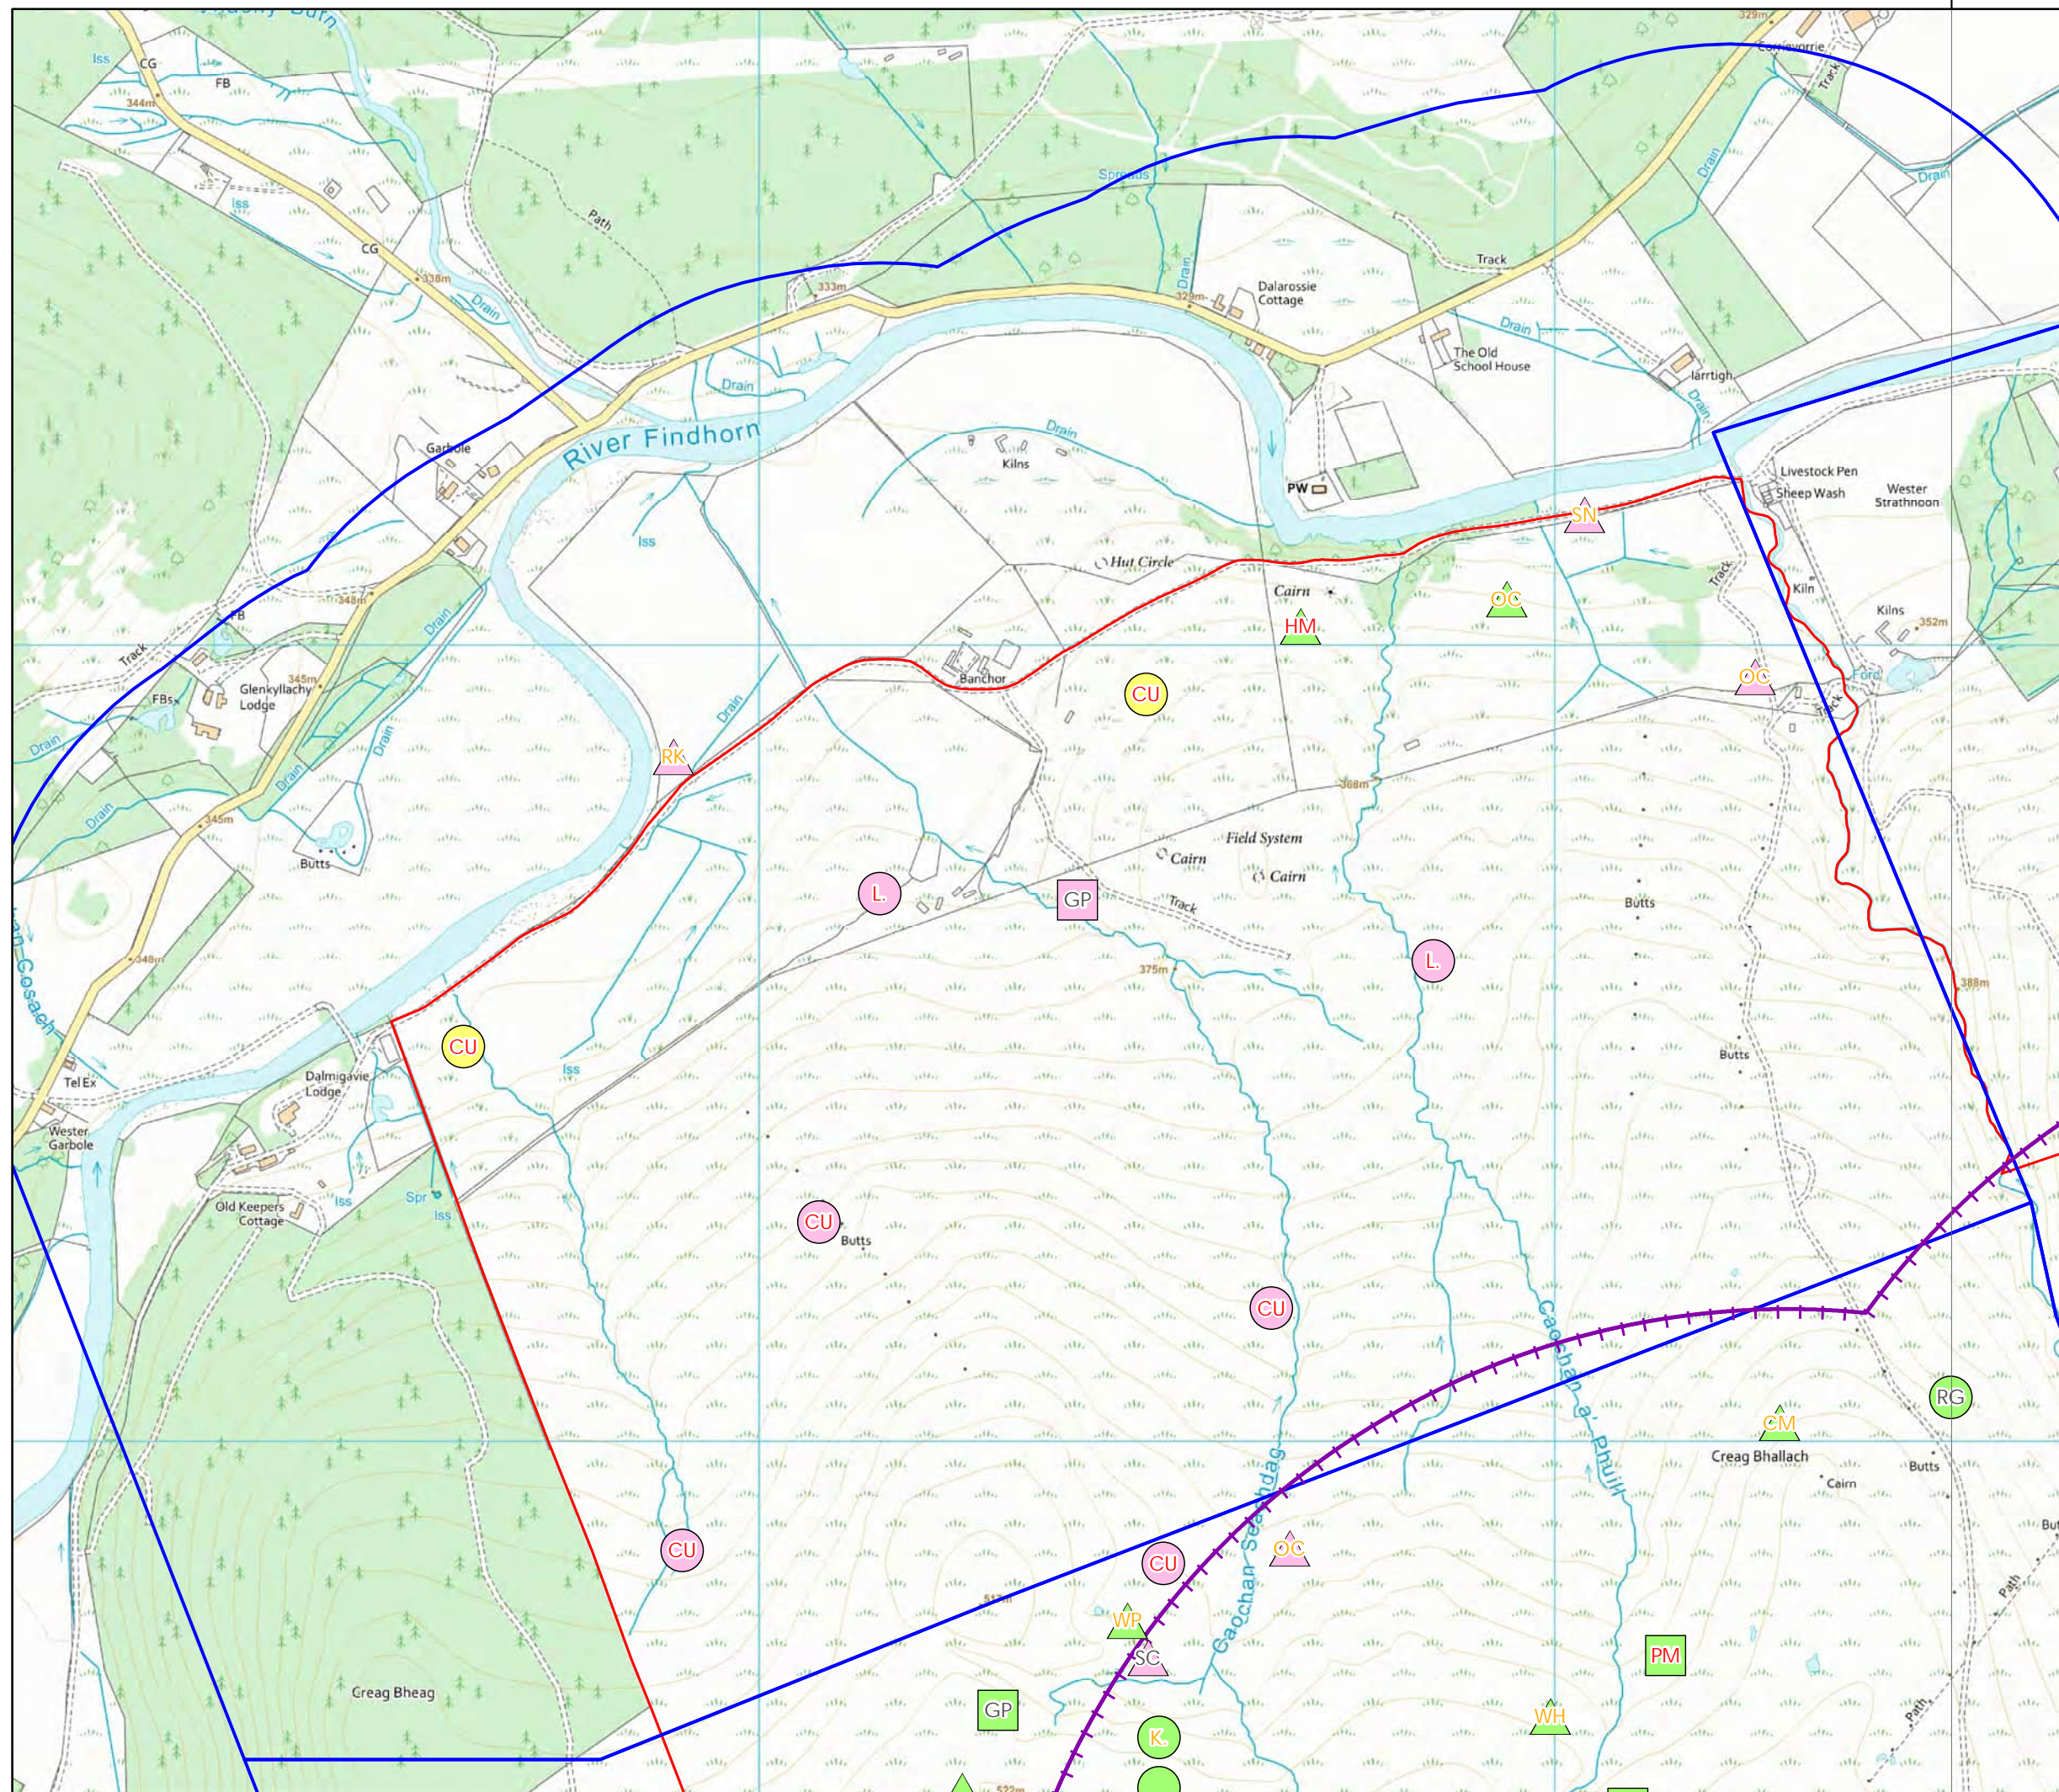

© Crown copyright 2024. All rights reserved.
Ordnance survey licence number 100031673.

Clune Wind Farm

Figure 8.1.11c
2022 Breeding Bird
Survey Results - Map 2

Key

- Site boundary
- Survey compartments
- 1km turbine layout buffer
- ▲ Proposed turbine
- Proposed Infrastructure