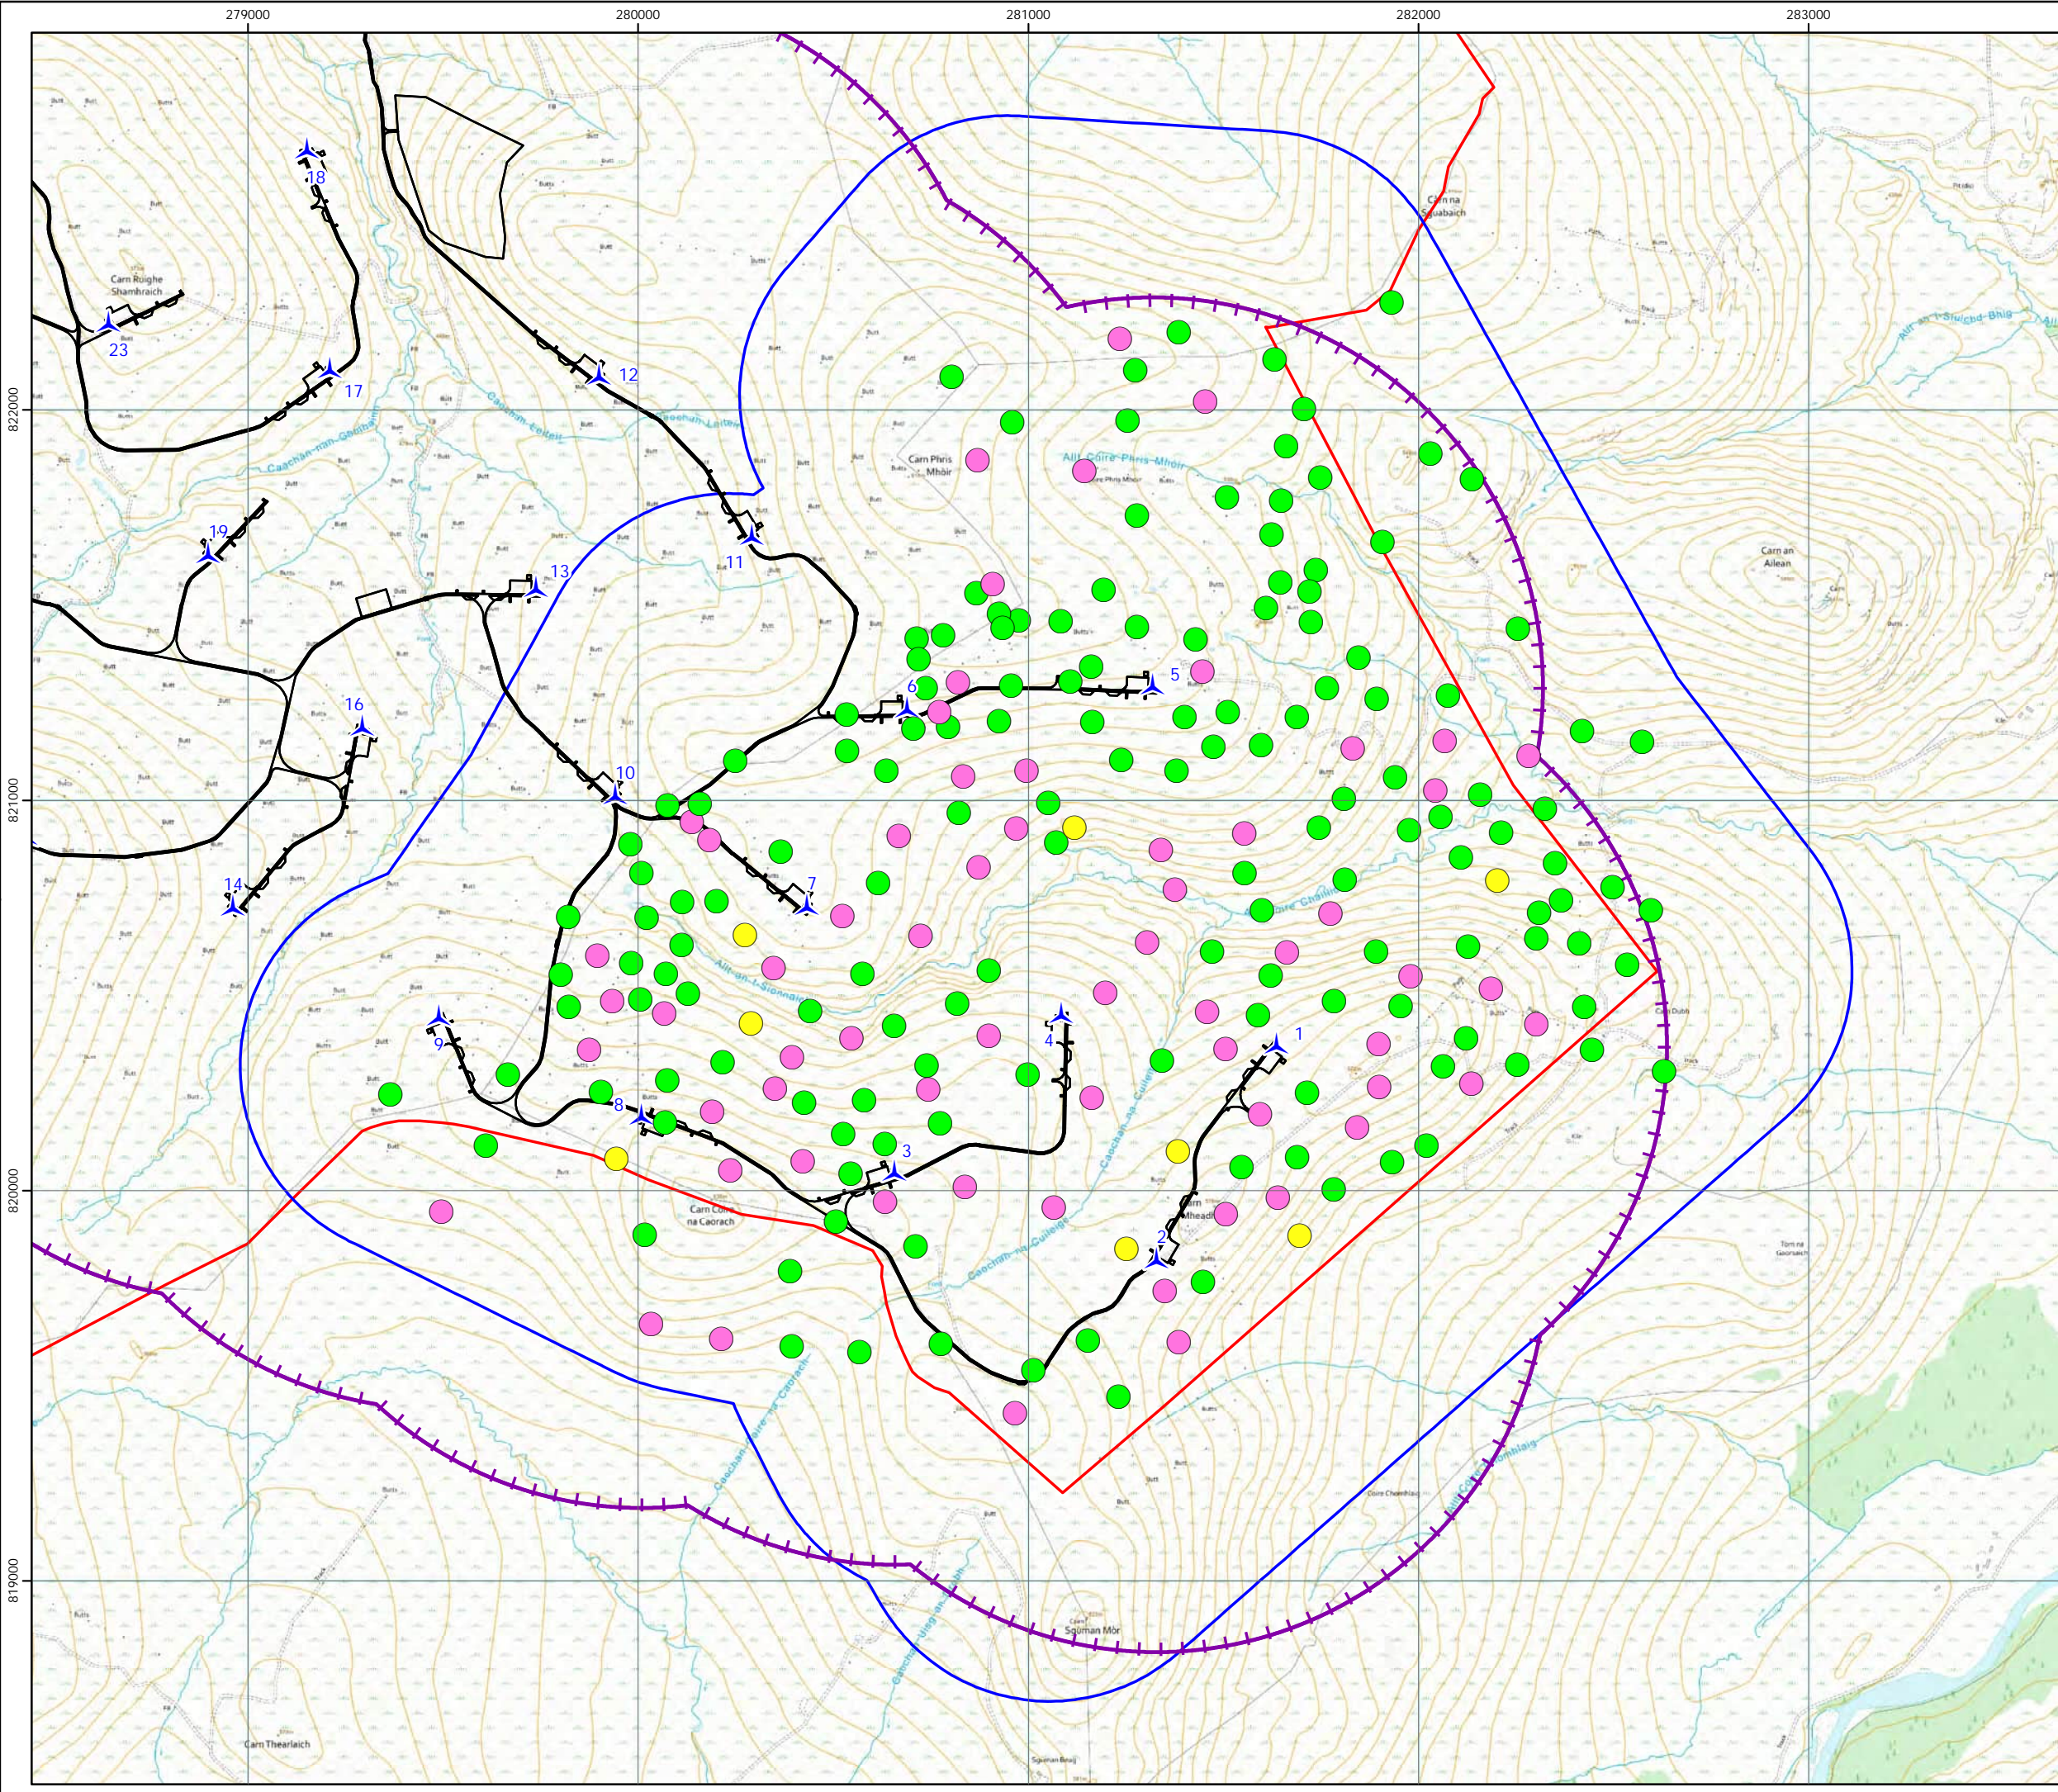

Clune Wind Farm

Key

- Site boundary
- Survey area
- 1km turbine layout buffer
- ▲ Proposed turbine
- Proposed Infrastructure

Breeding Status

- Probable
- Possible
- Non-breeding

Scale @ A3:
1:16,000

© Crown copyright 2024. All rights reserved.
Ordnance survey licence number 100031673.