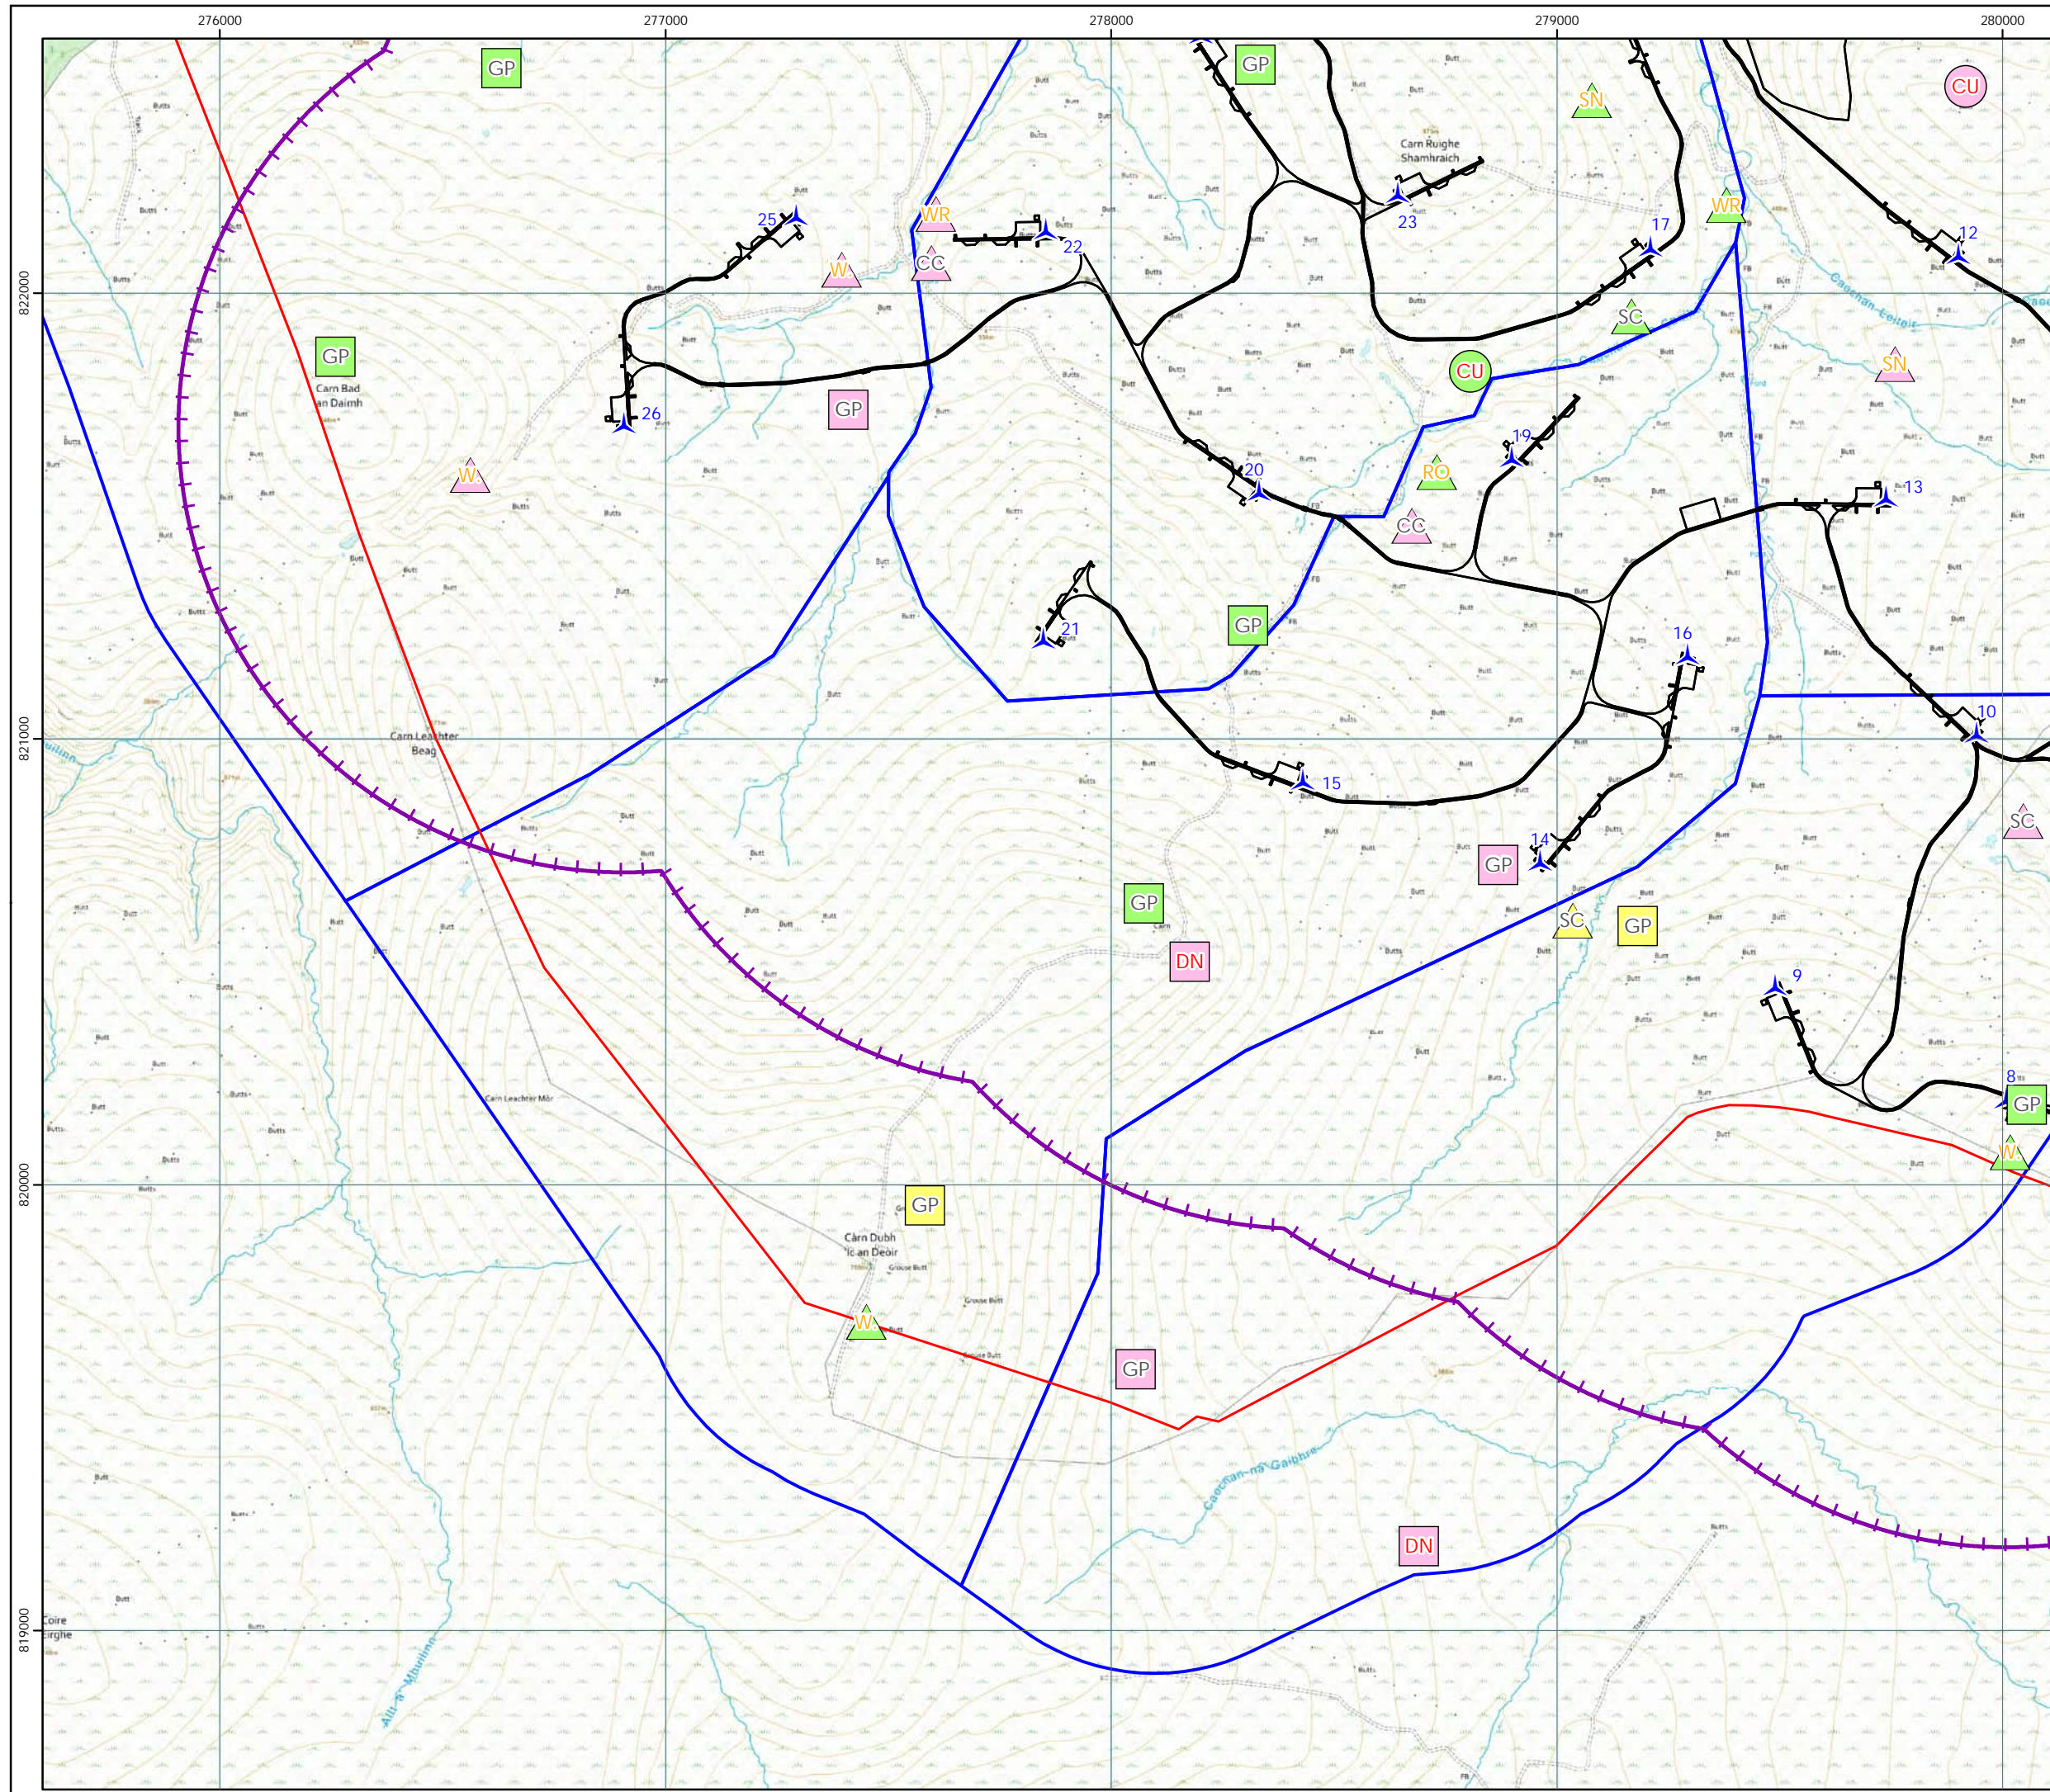

Clune Wind Farm

Key

- Site boundary
- Survey compartments
- 1km turbine layout buffer
- ▲ Proposed turbine
- Proposed Infrastructure

Breeding Status

- Schedule 1/Annex 1
- Scottish Priority Species
- ▲ Not designated

Breeding Status

- Confirmed
- Probable
- Possible
- Non-breeding

Red listed species - BOCC
Amber listed species - BOCC

Scale @ A3:
1:14,000

© Crown copyright 2024. All rights reserved.
Ordnance survey licence number 100031673.