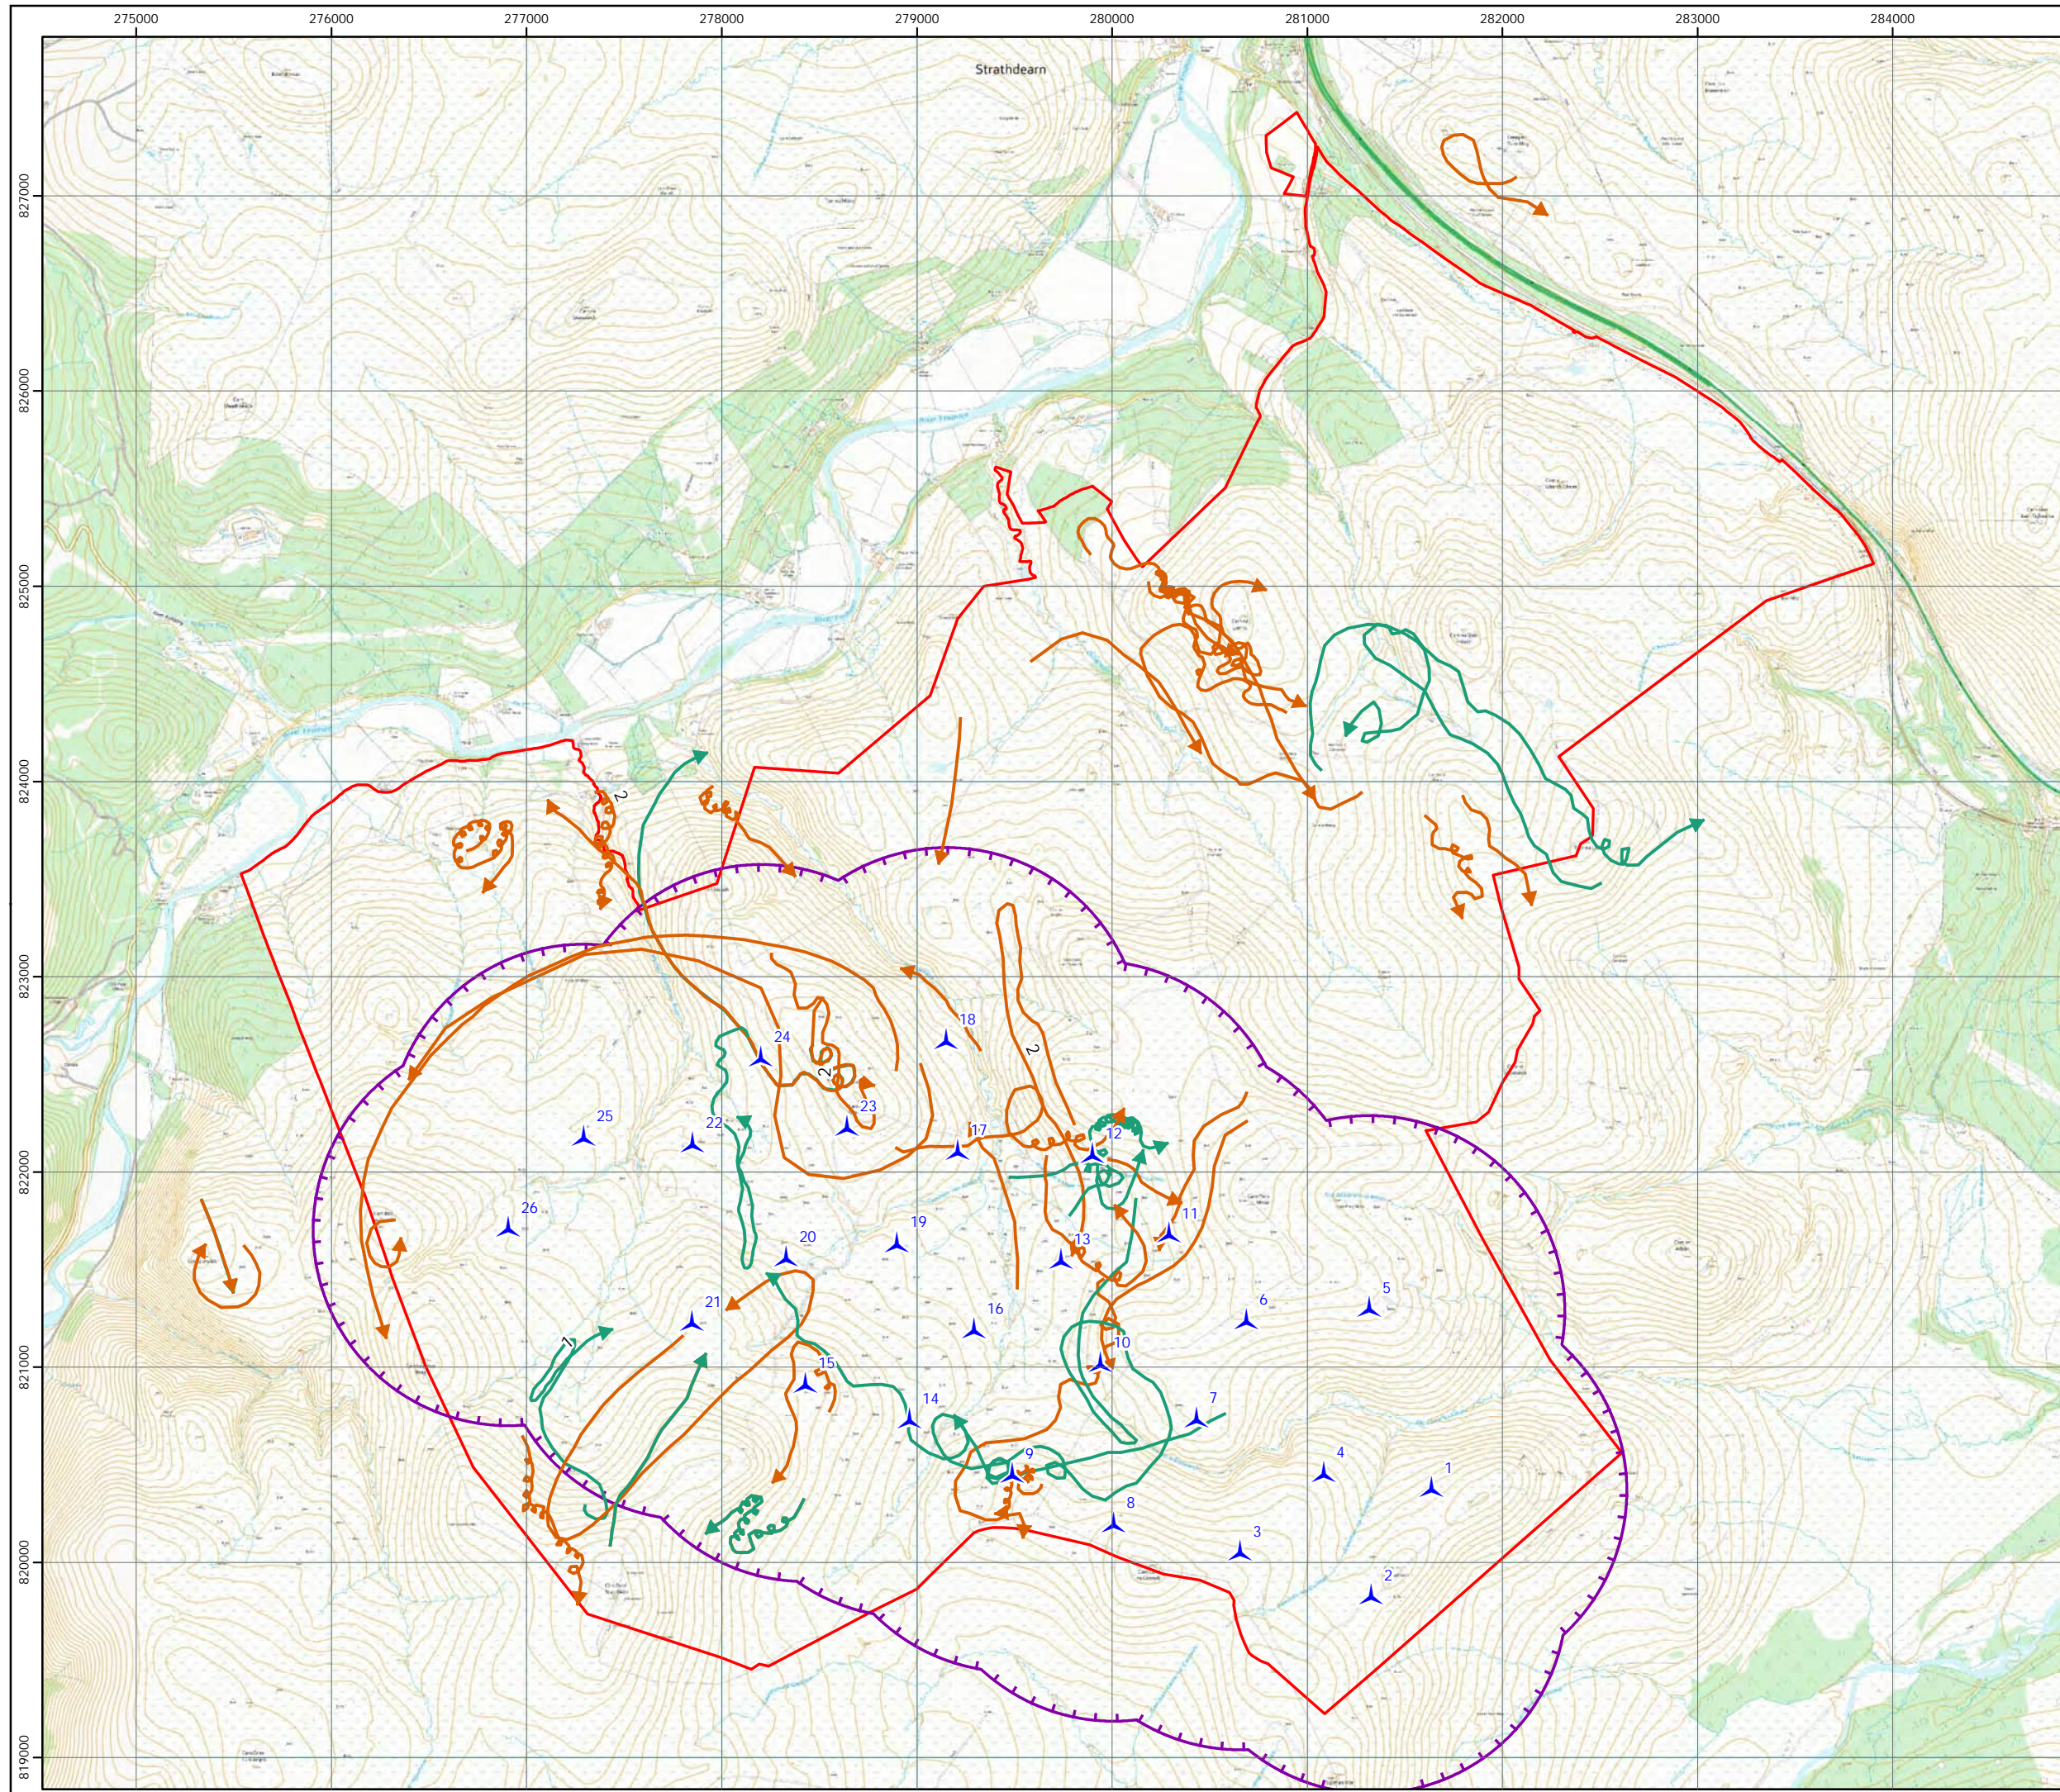

Red Listed species - BOCC
Amber Listed species - BOCC

0 125 250 500
Meters

Scale @ A3:
1:16,000

© Crown copyright 2024. All rights reserved.
Ordnance survey licence number 100031673.

Clune Wind Farm

Figure 8.1.13
2021 Breeding Raptor Survey Results
Eagles

Key

- Site boundary
- Turbines
- 1km turbine layout buffer
- Raptor flight observation
 - Golden eagle
 - White-tailed eagle

Labelled where more than one bird

Scale @ A3:
1:32,000

© Crown copyright 2024. All rights reserved.
Ordnance survey licence number 100031673.

Clune Wind Farm

Figure 8.1.14
2021 Breeding Raptor Survey Results
Red kite

Key

- Site boundary
- Turbines
- 1km turbine layout buffer
- Raptor flight observation
- Red kite

Labelled where more than one bird