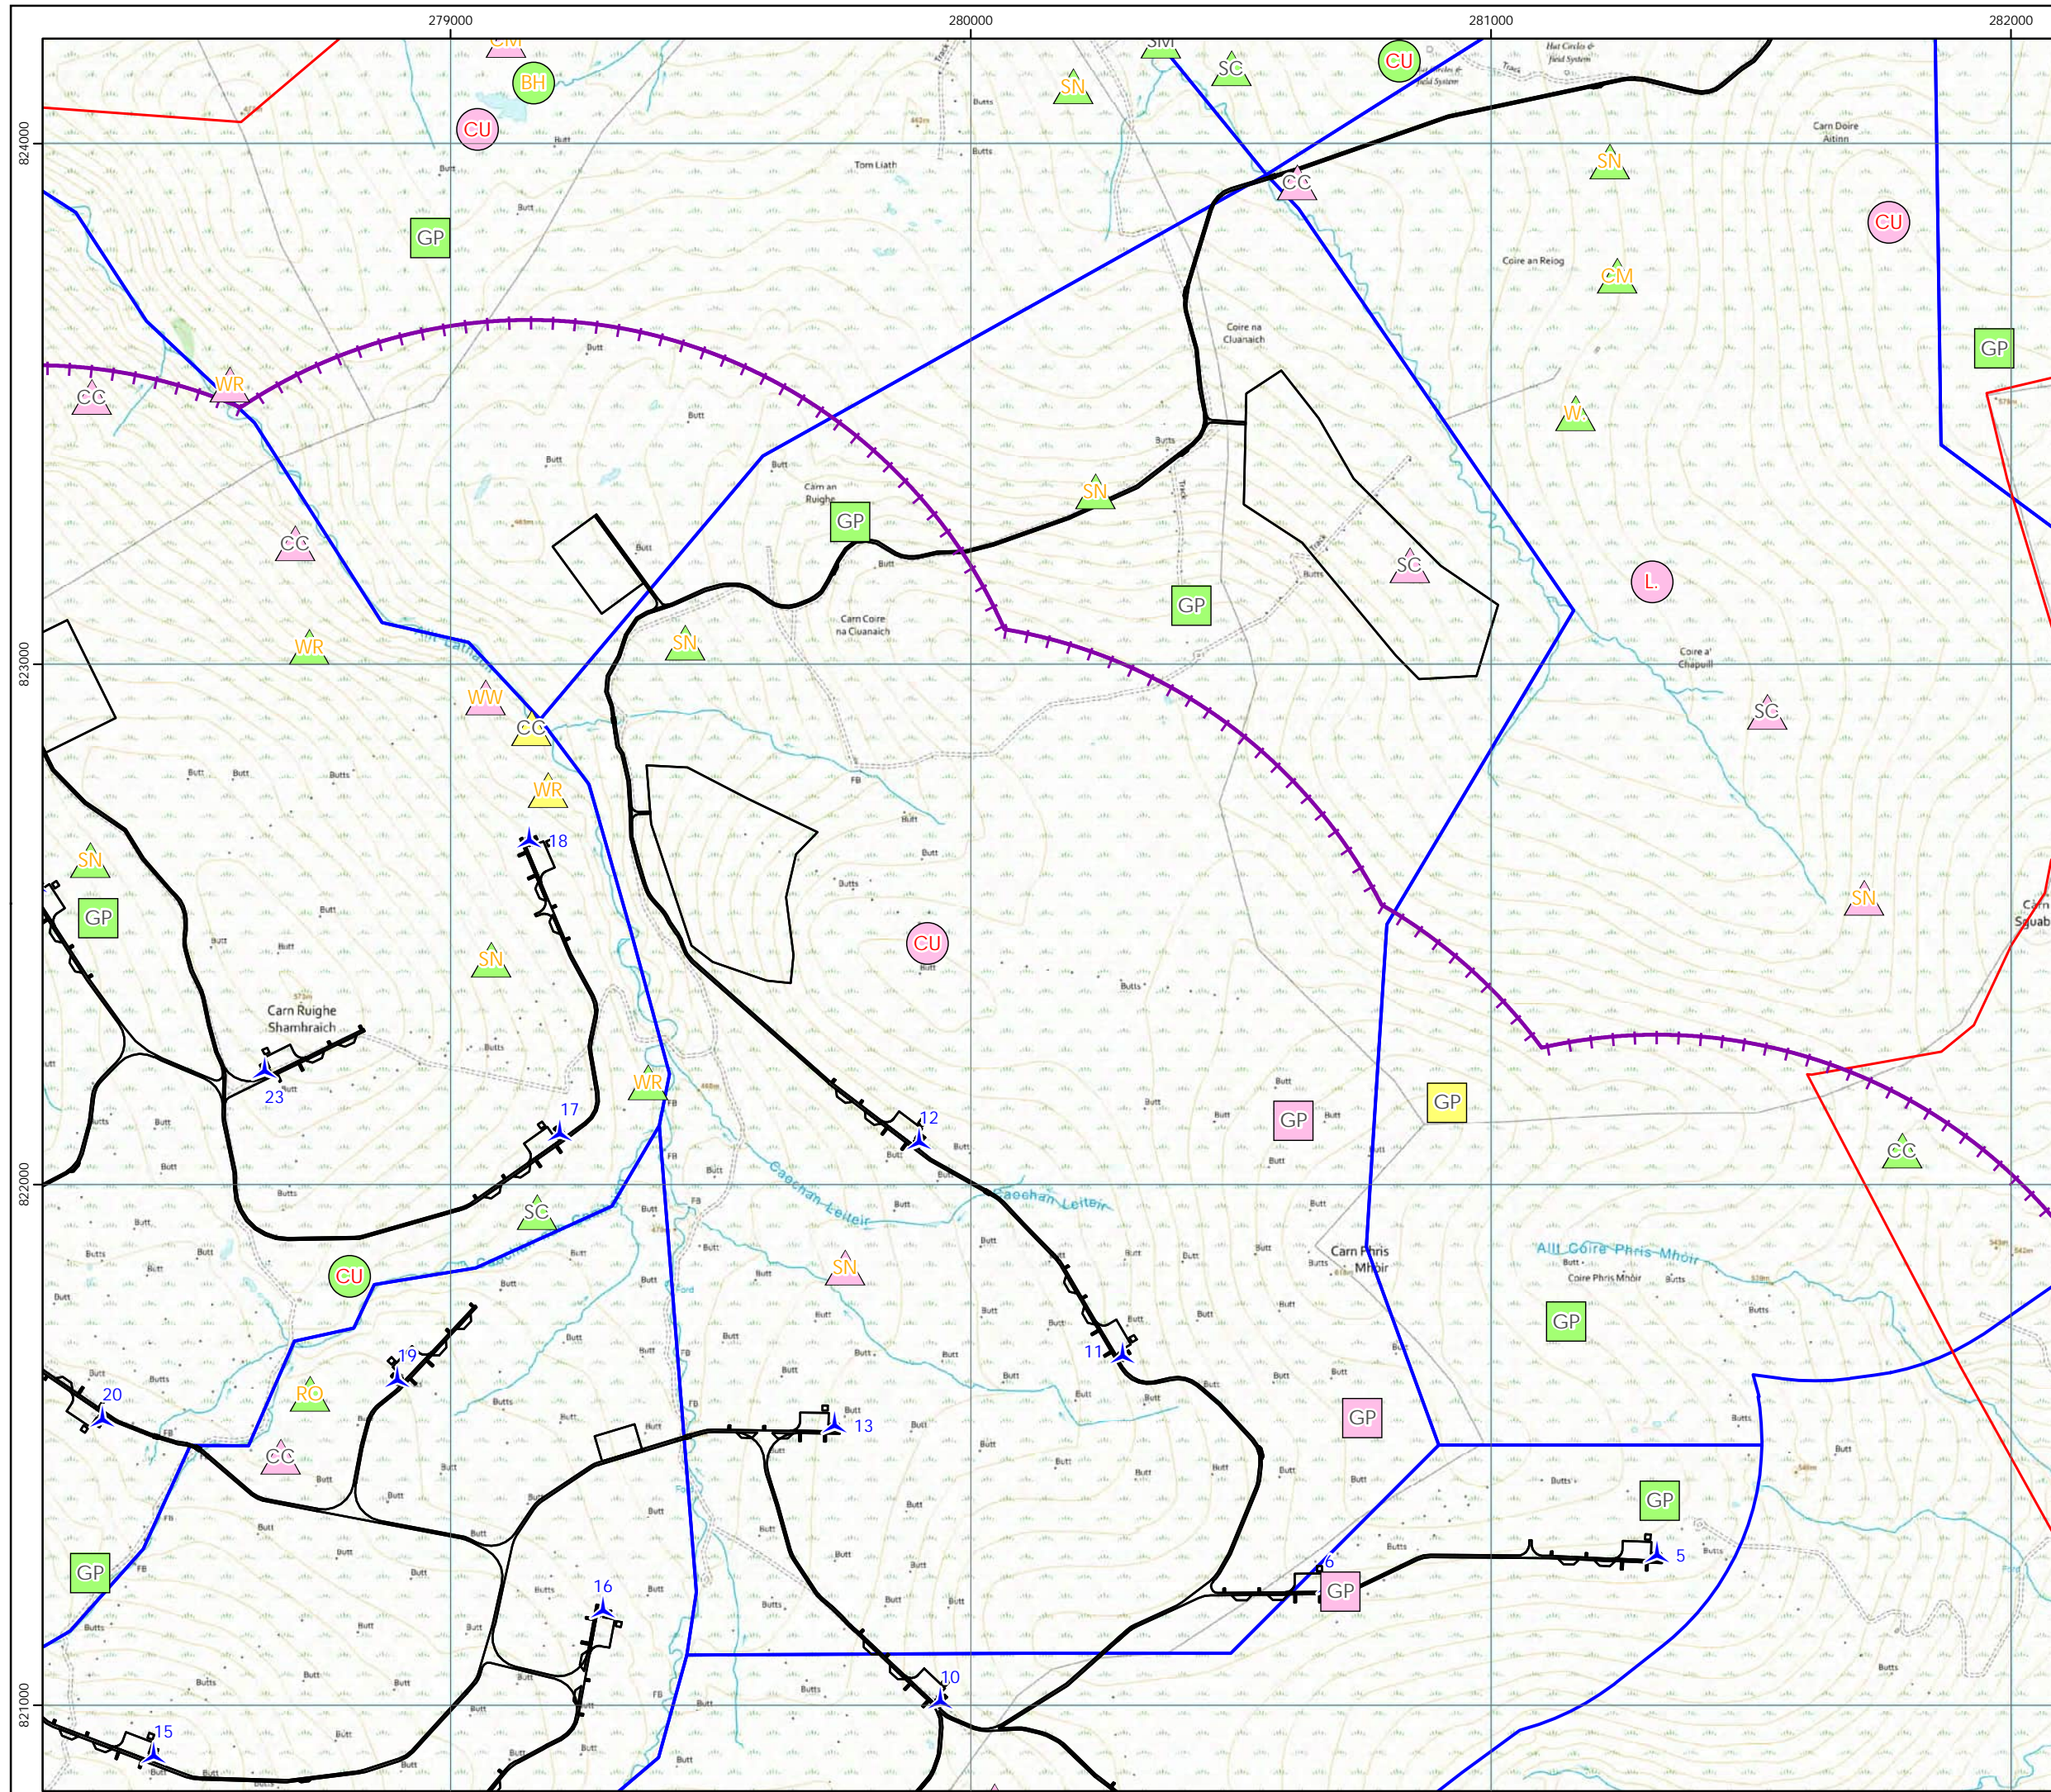

© Crown copyright 2024. All rights reserved.
Ordnance survey licence number 100031673.

Clune Wind Farm

Figure 8.1.10i
2021 Breeding Bird
Survey Results - Map 8

Key

- Site boundary
- Survey compartments
- 1km turbine layout buffer
- ▲ Proposed turbine
- Proposed Infrastructure