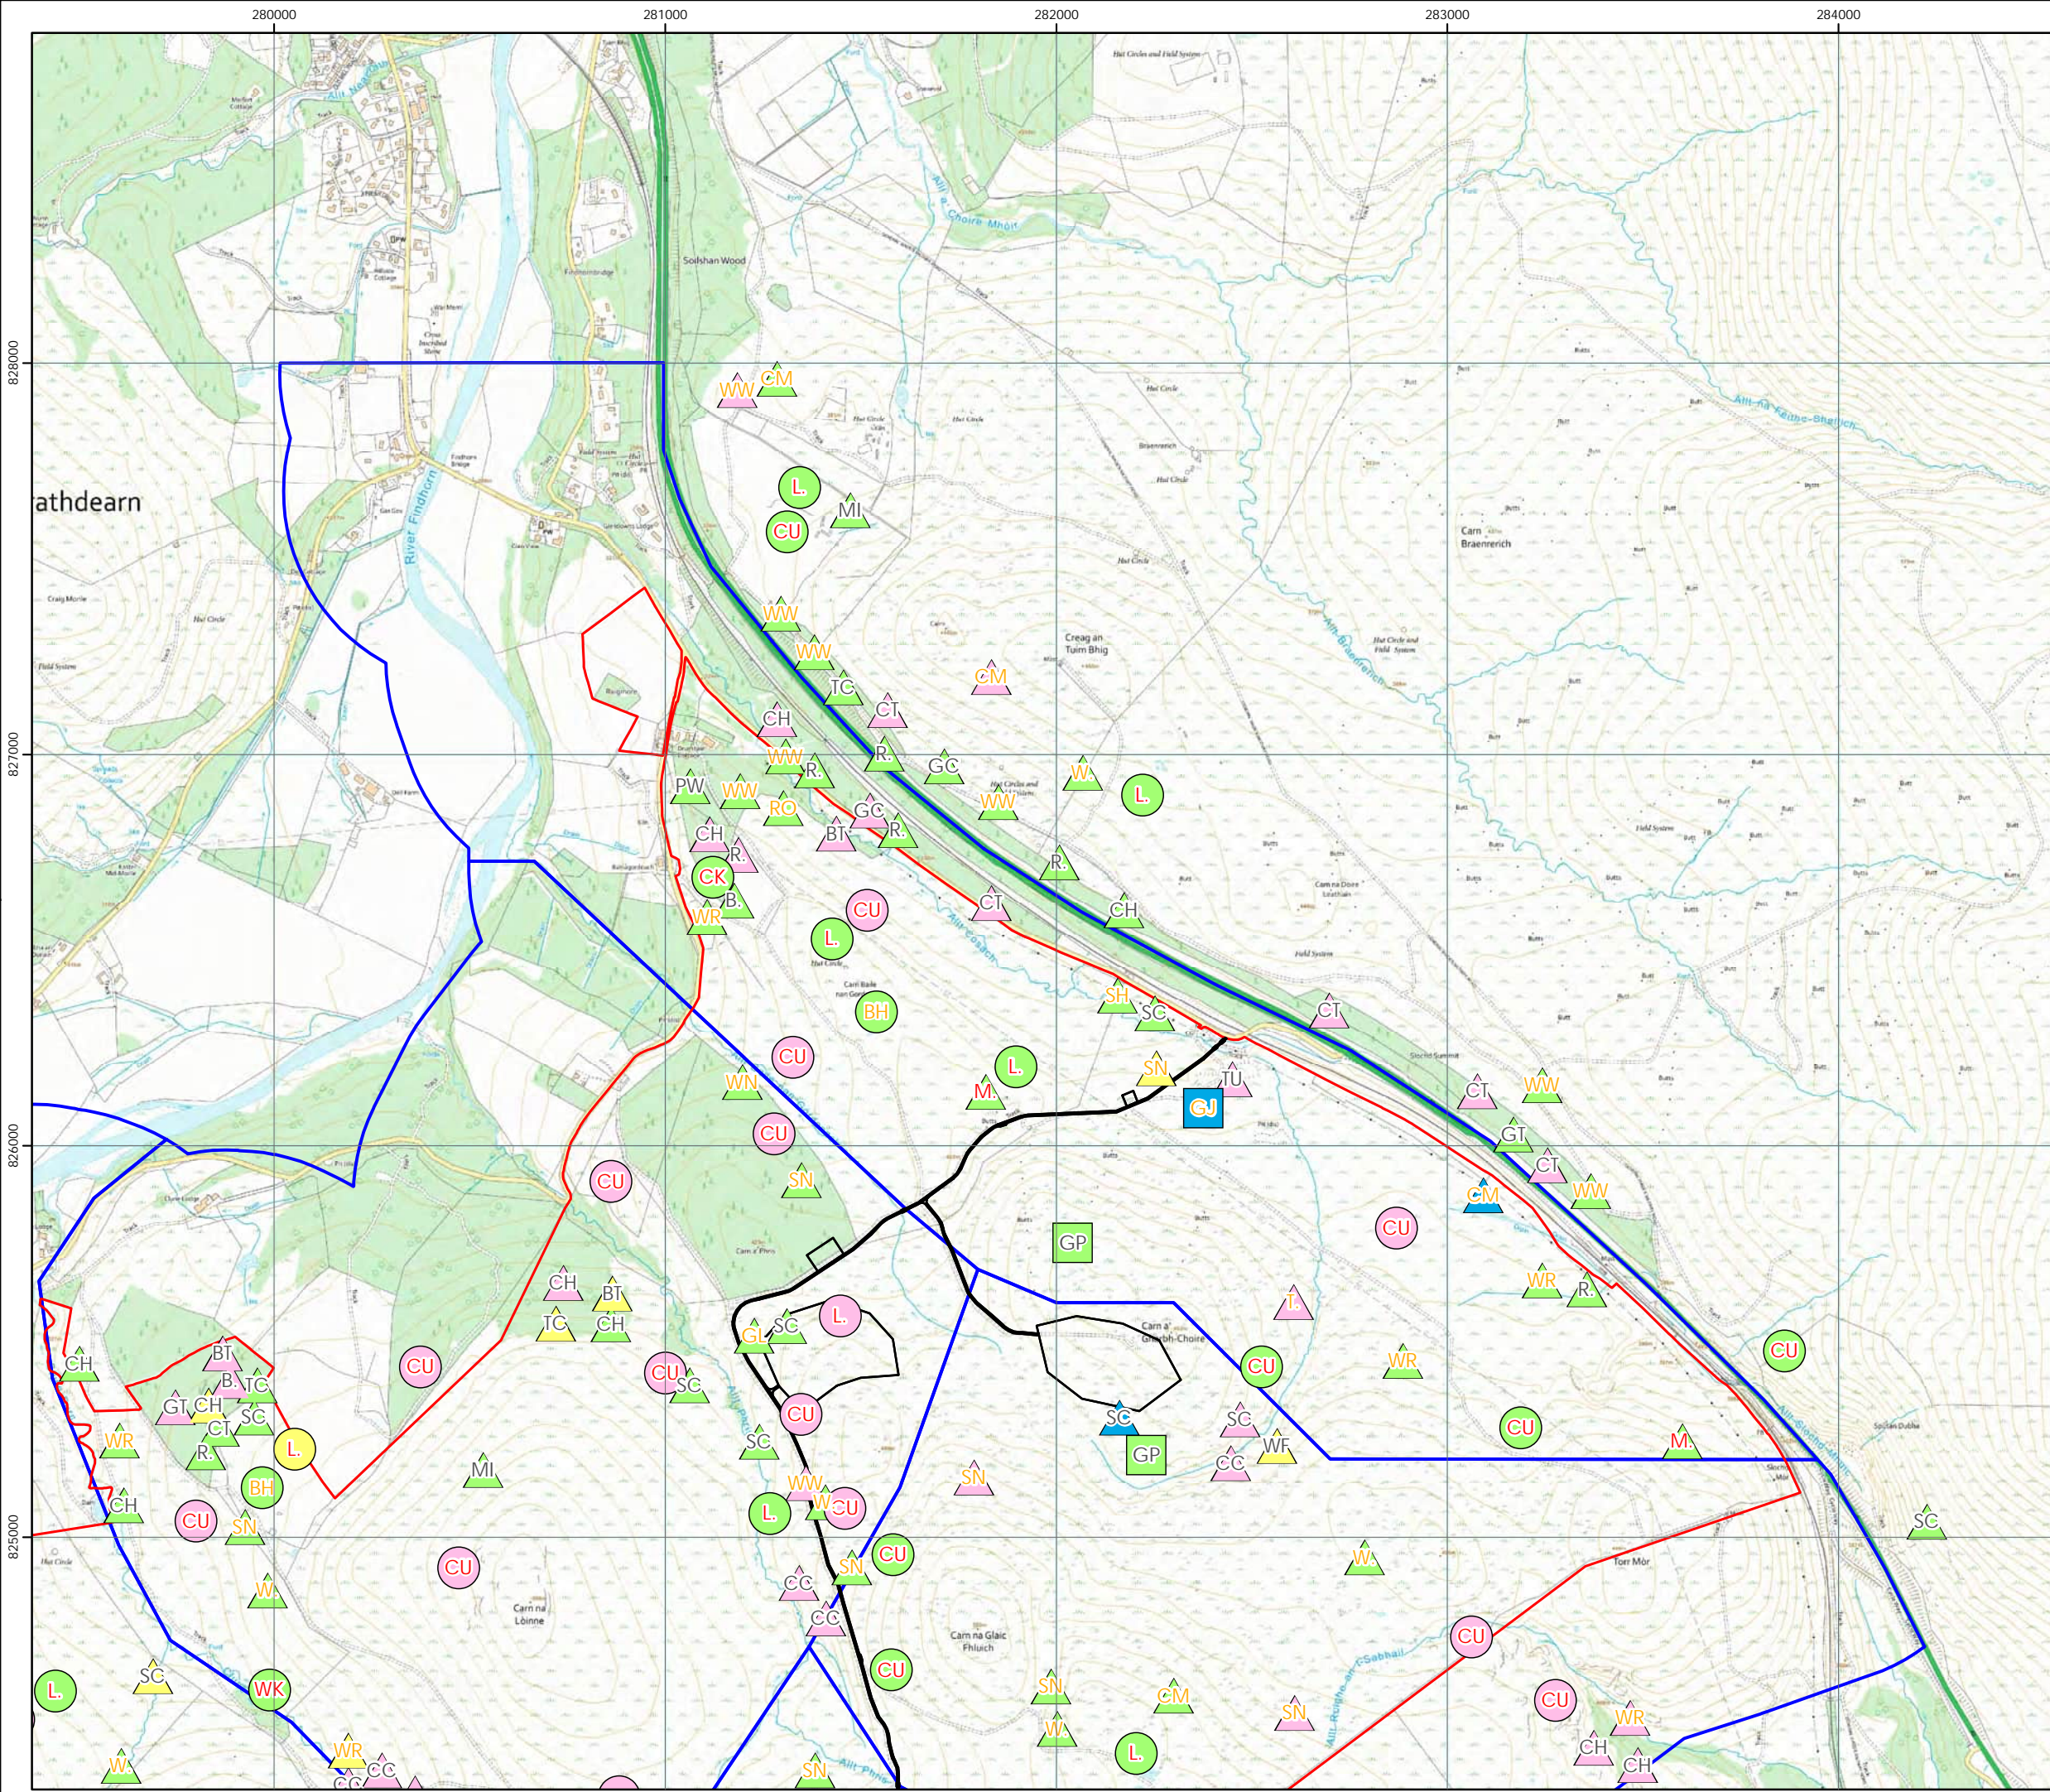

Clune Wind Farm

Key

- Site boundary
- Survey compartments
- Proposed Infrastructure
- Schedule 1/Annex 1
- Scottish Priority Species
- Not designated

Breeding Status

- Confirmed
- Probable
- Possible
- Non-breeding

Red listed species - BOCC
Amber listed species - BOCC

Scale @ A3:
1:16,000

© Crown copyright 2024. All rights reserved.
Ordnance survey licence number 100031673.