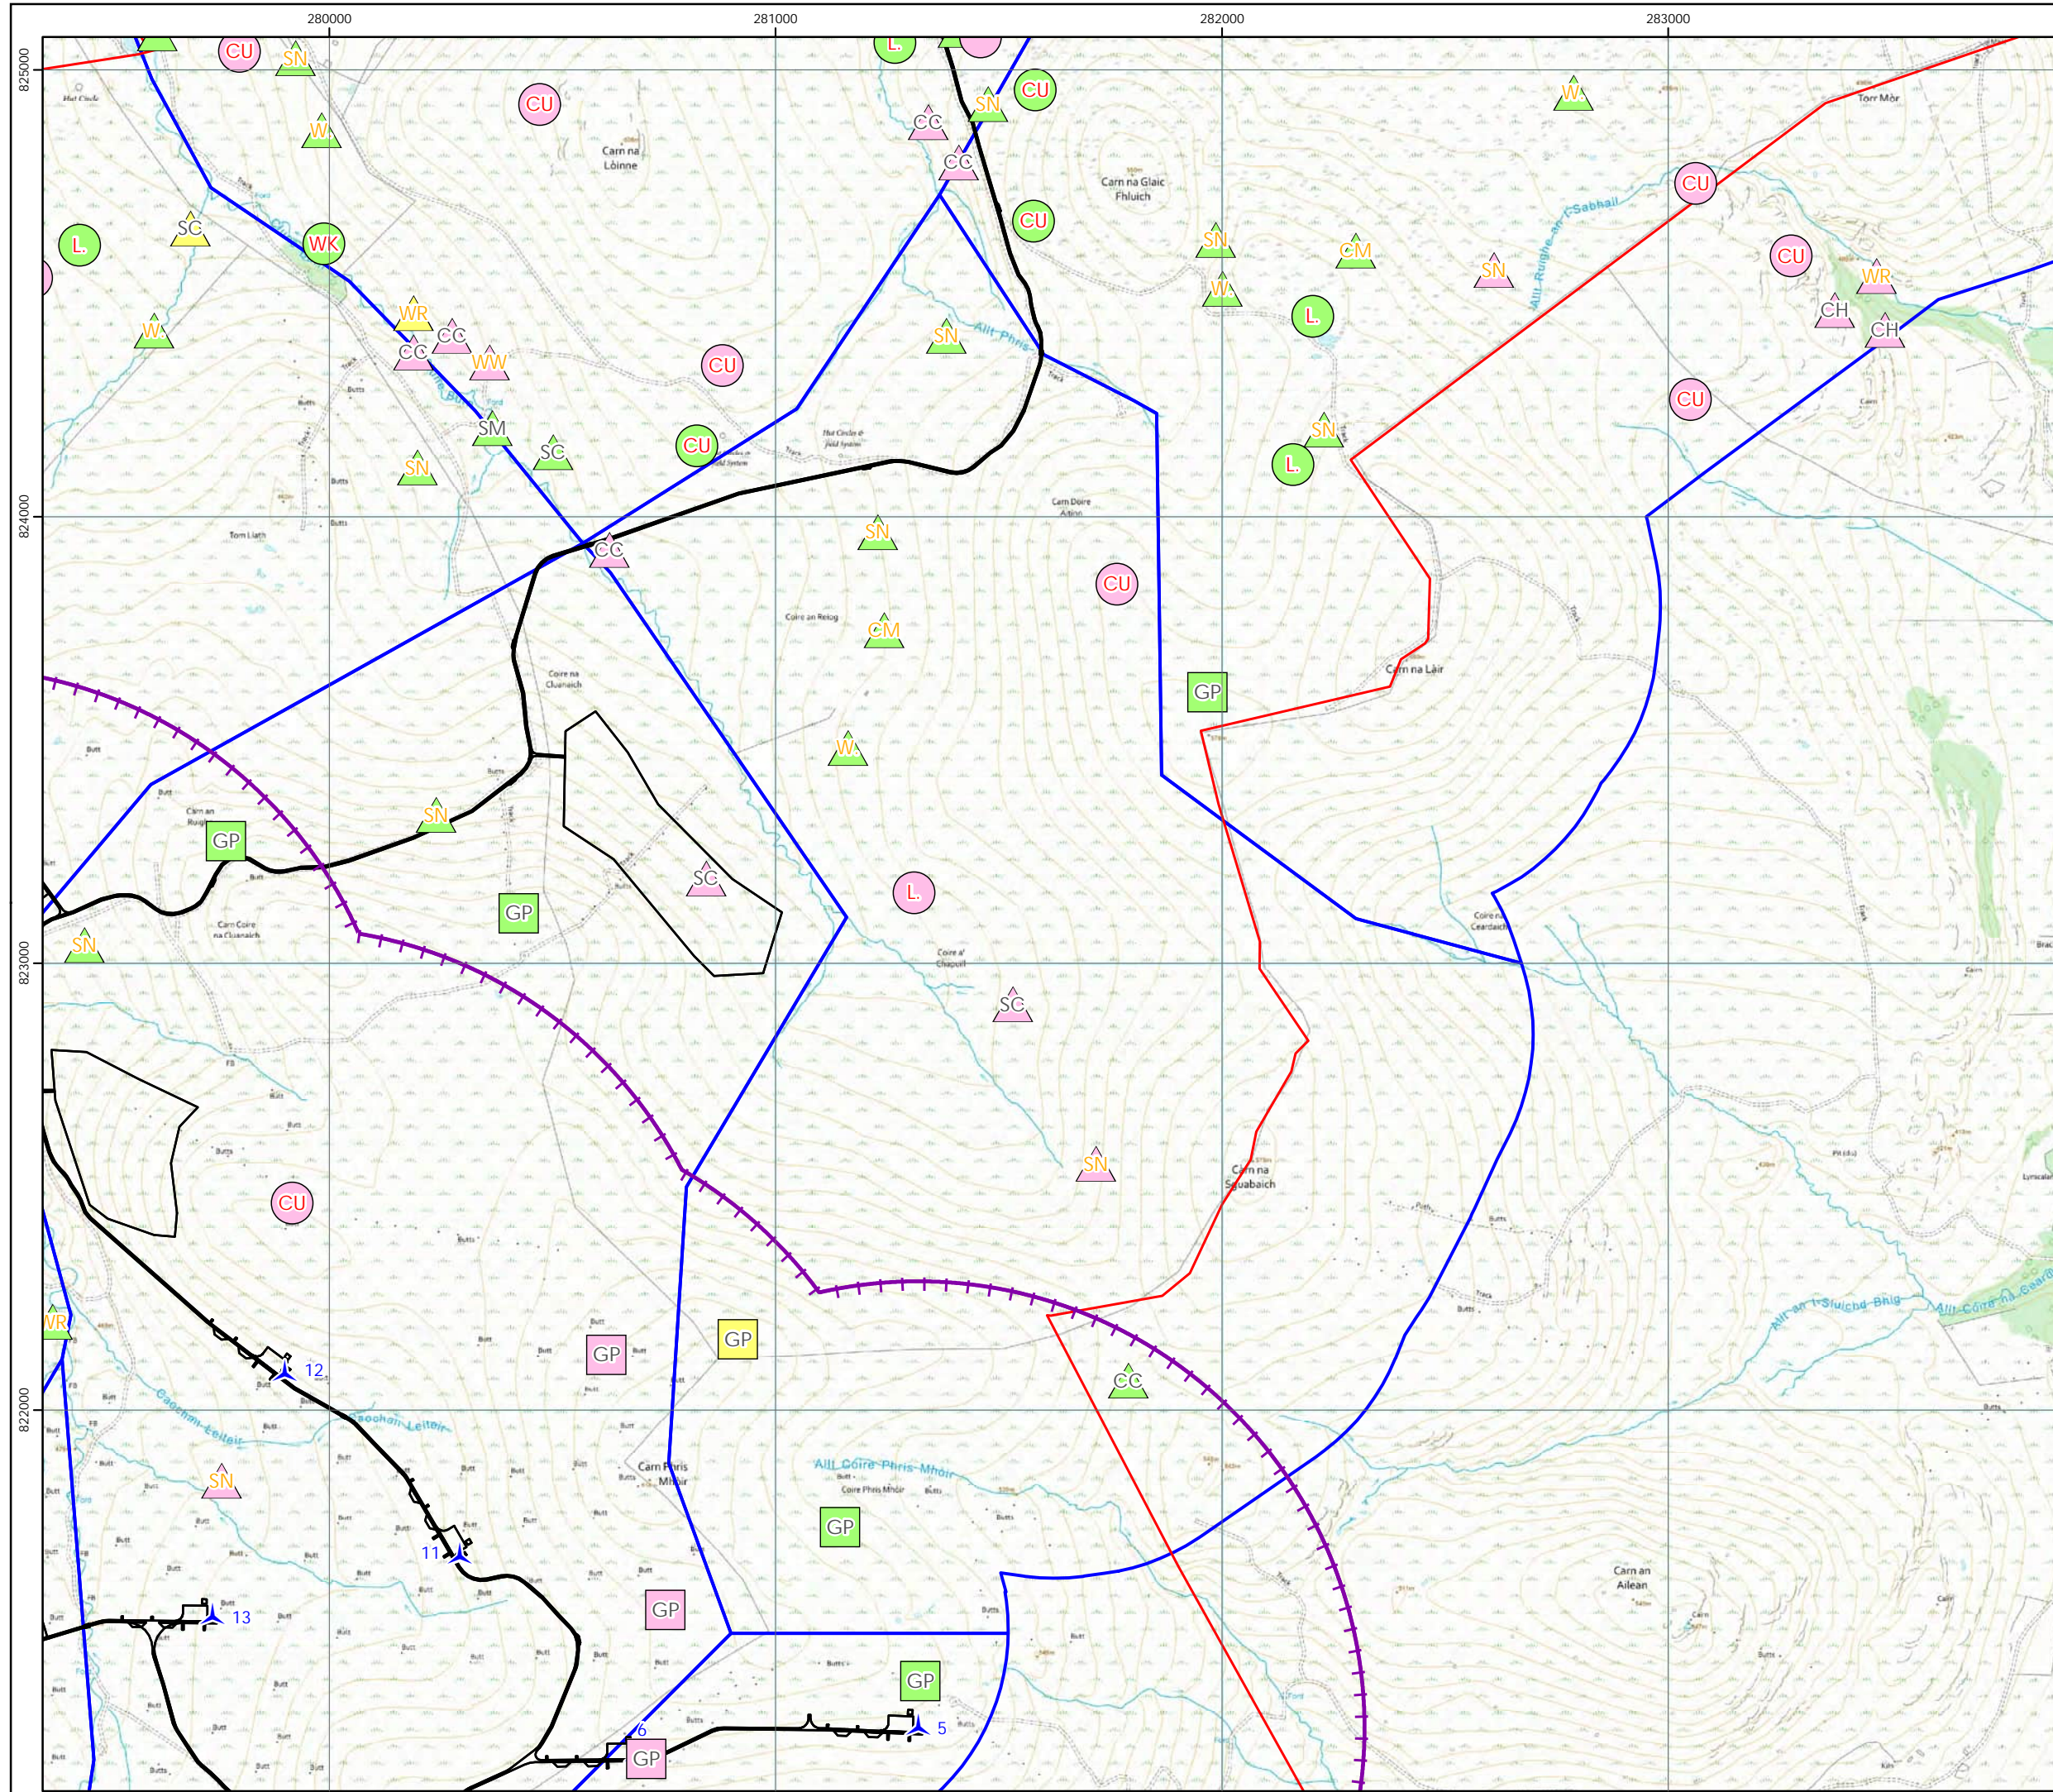

Scale @ A3:
1:14,000

© Crown copyright 2024. All rights reserved.
Ordnance survey licence number 100031673.

Clune Wind Farm

Figure 8.1.10j
2021 Breeding Bird
Survey Results - Map 9

Key

- [Red line] Site boundary
- [Blue line] Survey compartments
- [Purple dashed line] 1km turbine layout buffer
- [Black outline] Proposed Infrastructure
- [Black outline] Breeding Status