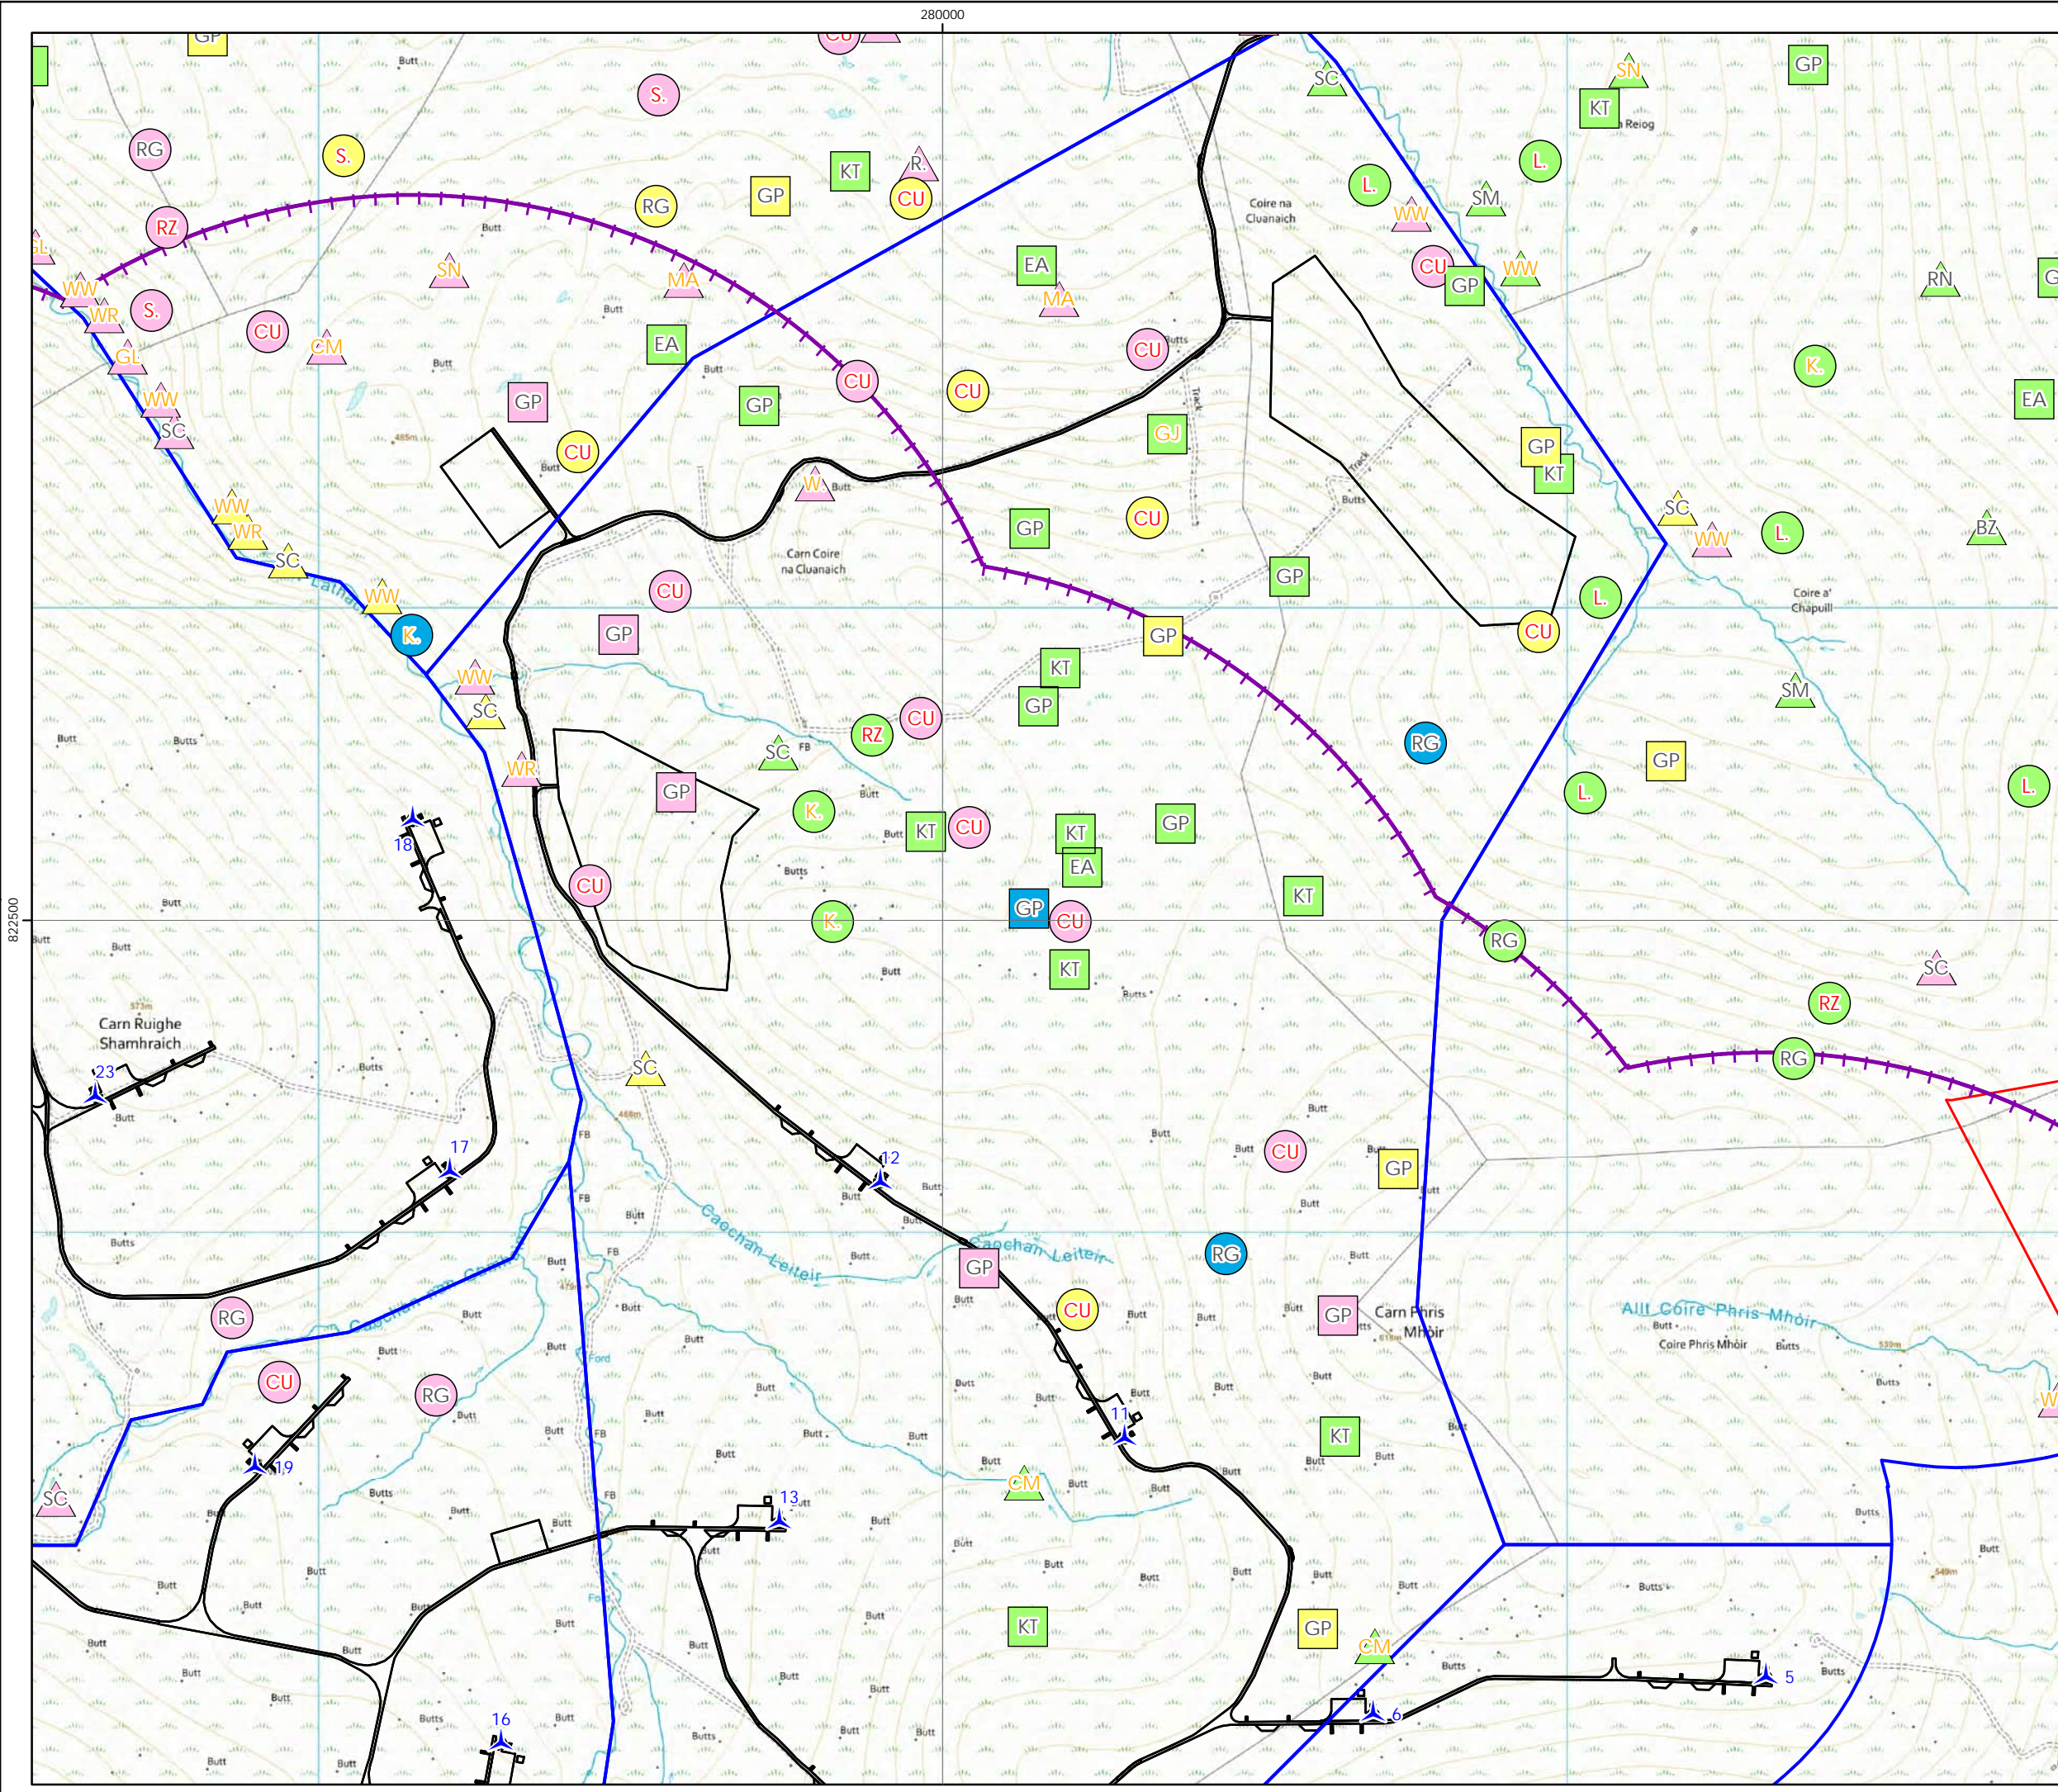

Scale @ A3:
1:10,000

© Crown copyright 2024. All rights reserved.
Ordnance survey licence number 100031673.

Clune Wind Farm

Figure 8.1.11i
2022 Breeding Bird Survey Results - Map 8

Key

- Site boundary
 - Survey compartments
 - 1km turbine layout buffer
 - ▲ Proposed turbine
 - Proposed Infrastructure
- Species category**