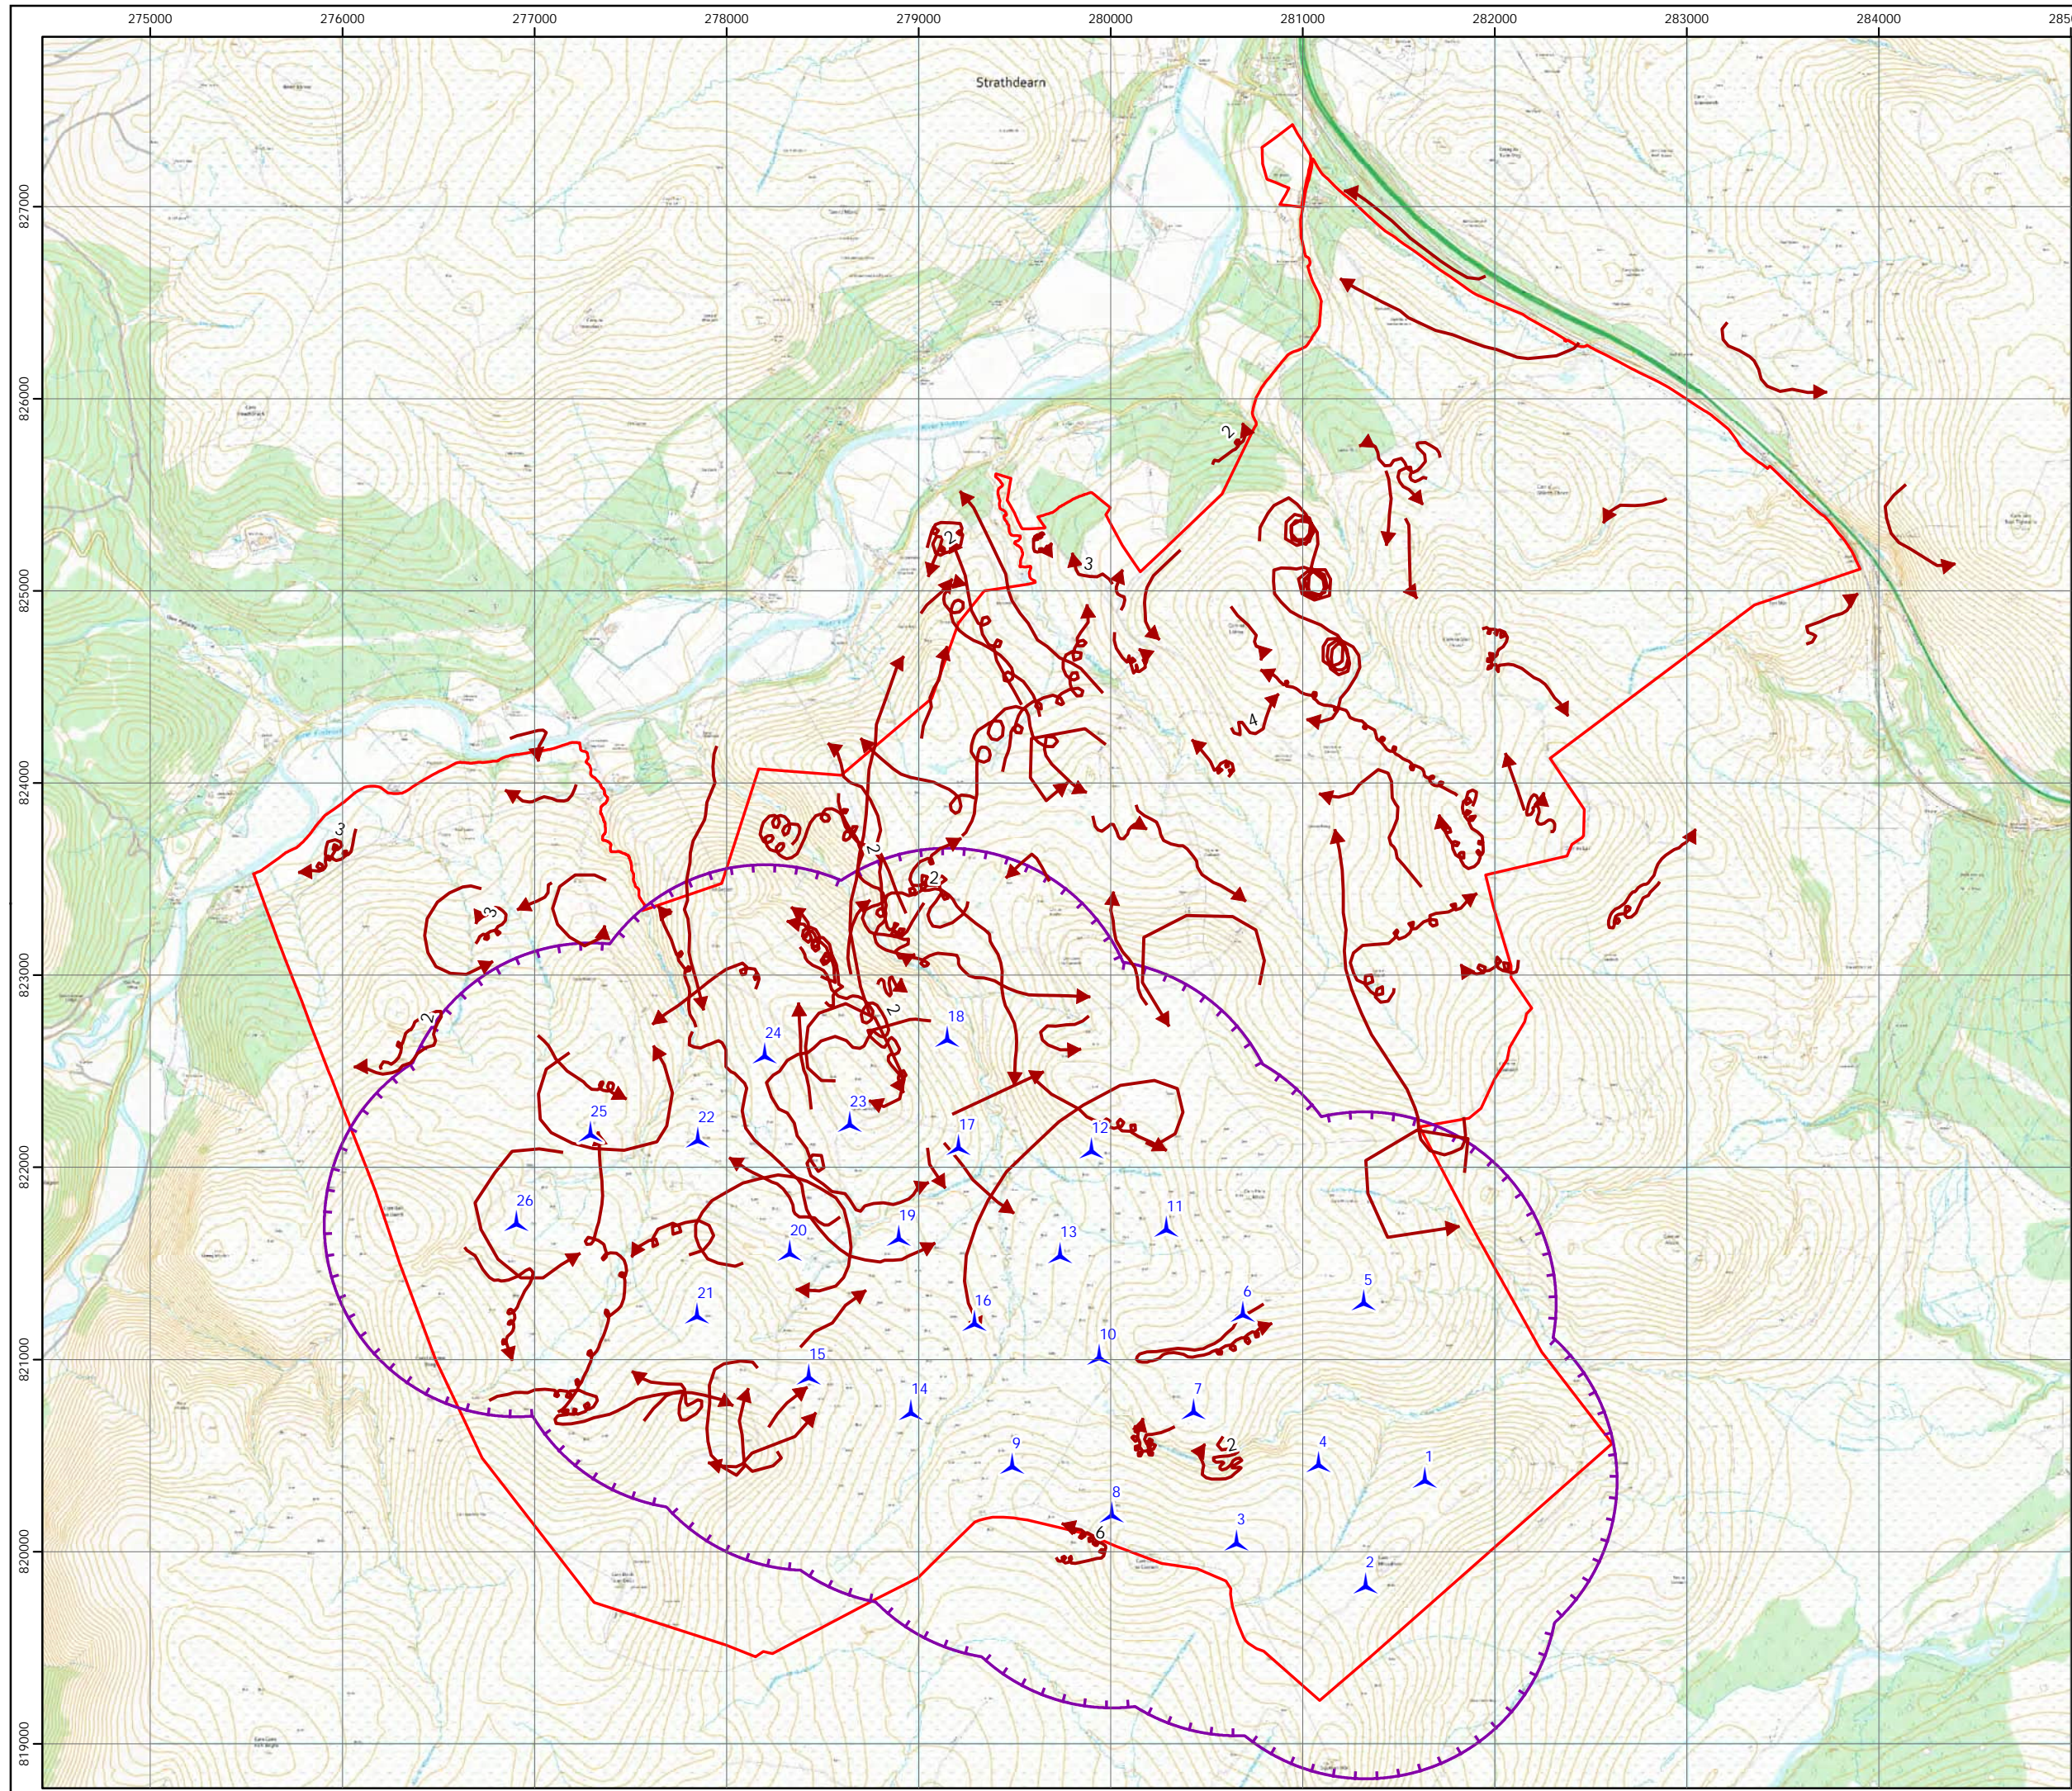

Key

- Site boundary
- Turbines
- 1km turbine layout buffer
- Raptor flight observation
 - Golden eagle
 - White-tailed eagle

Labelled where more than one bird

Scale @ A3:
1:32,000

© Crown copyright 2024. All rights reserved.
Ordnance survey licence number 100031673.

Clune Wind Farm

Figure 8.1.14
2021 Breeding Raptor Survey Results
Red kite

Key

- Site boundary
- Turbines
- 1km turbine layout buffer
- Raptor flight observation
- Red kite

Labelled where more than one bird