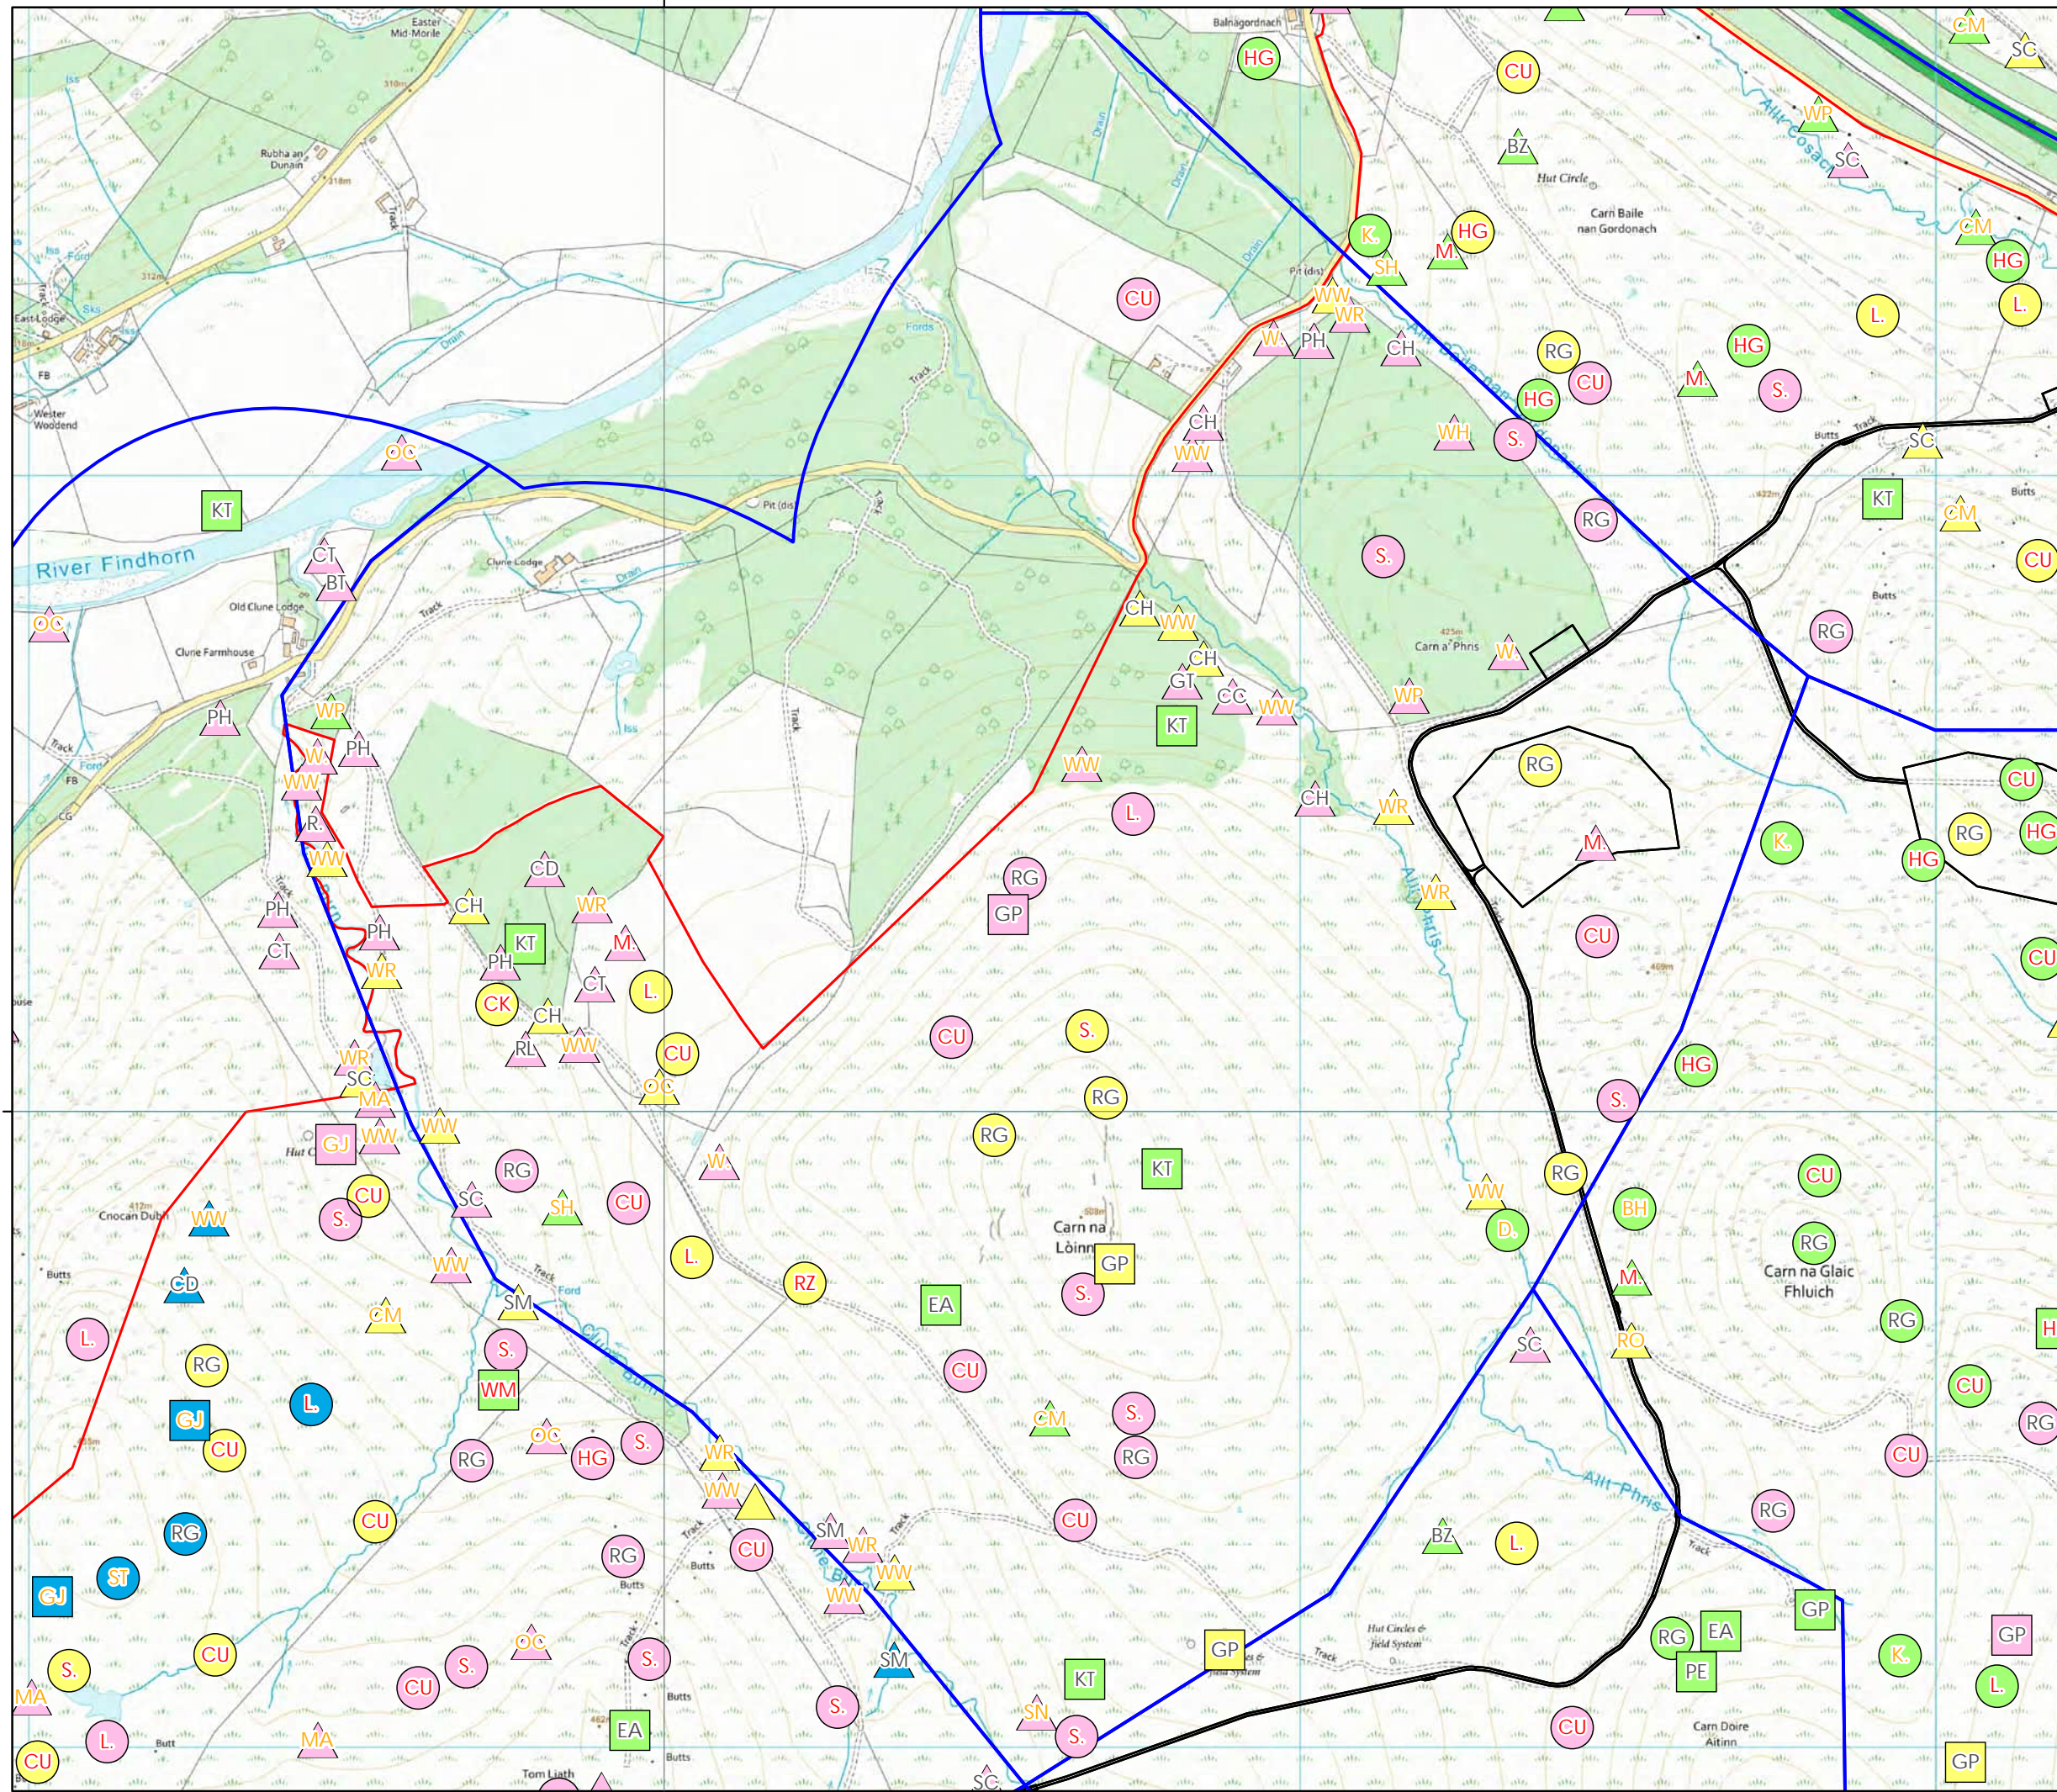

Red listed species - BOCC
Amber listed species - BOCC

Scale @ A3:
1:10,000

© Crown copyright 2024. All rights reserved.
Ordnance survey licence number 100031673.

Clune Wind Farm

Figure 8.1.11k
2022 Breeding Bird
Survey Results - Map 10