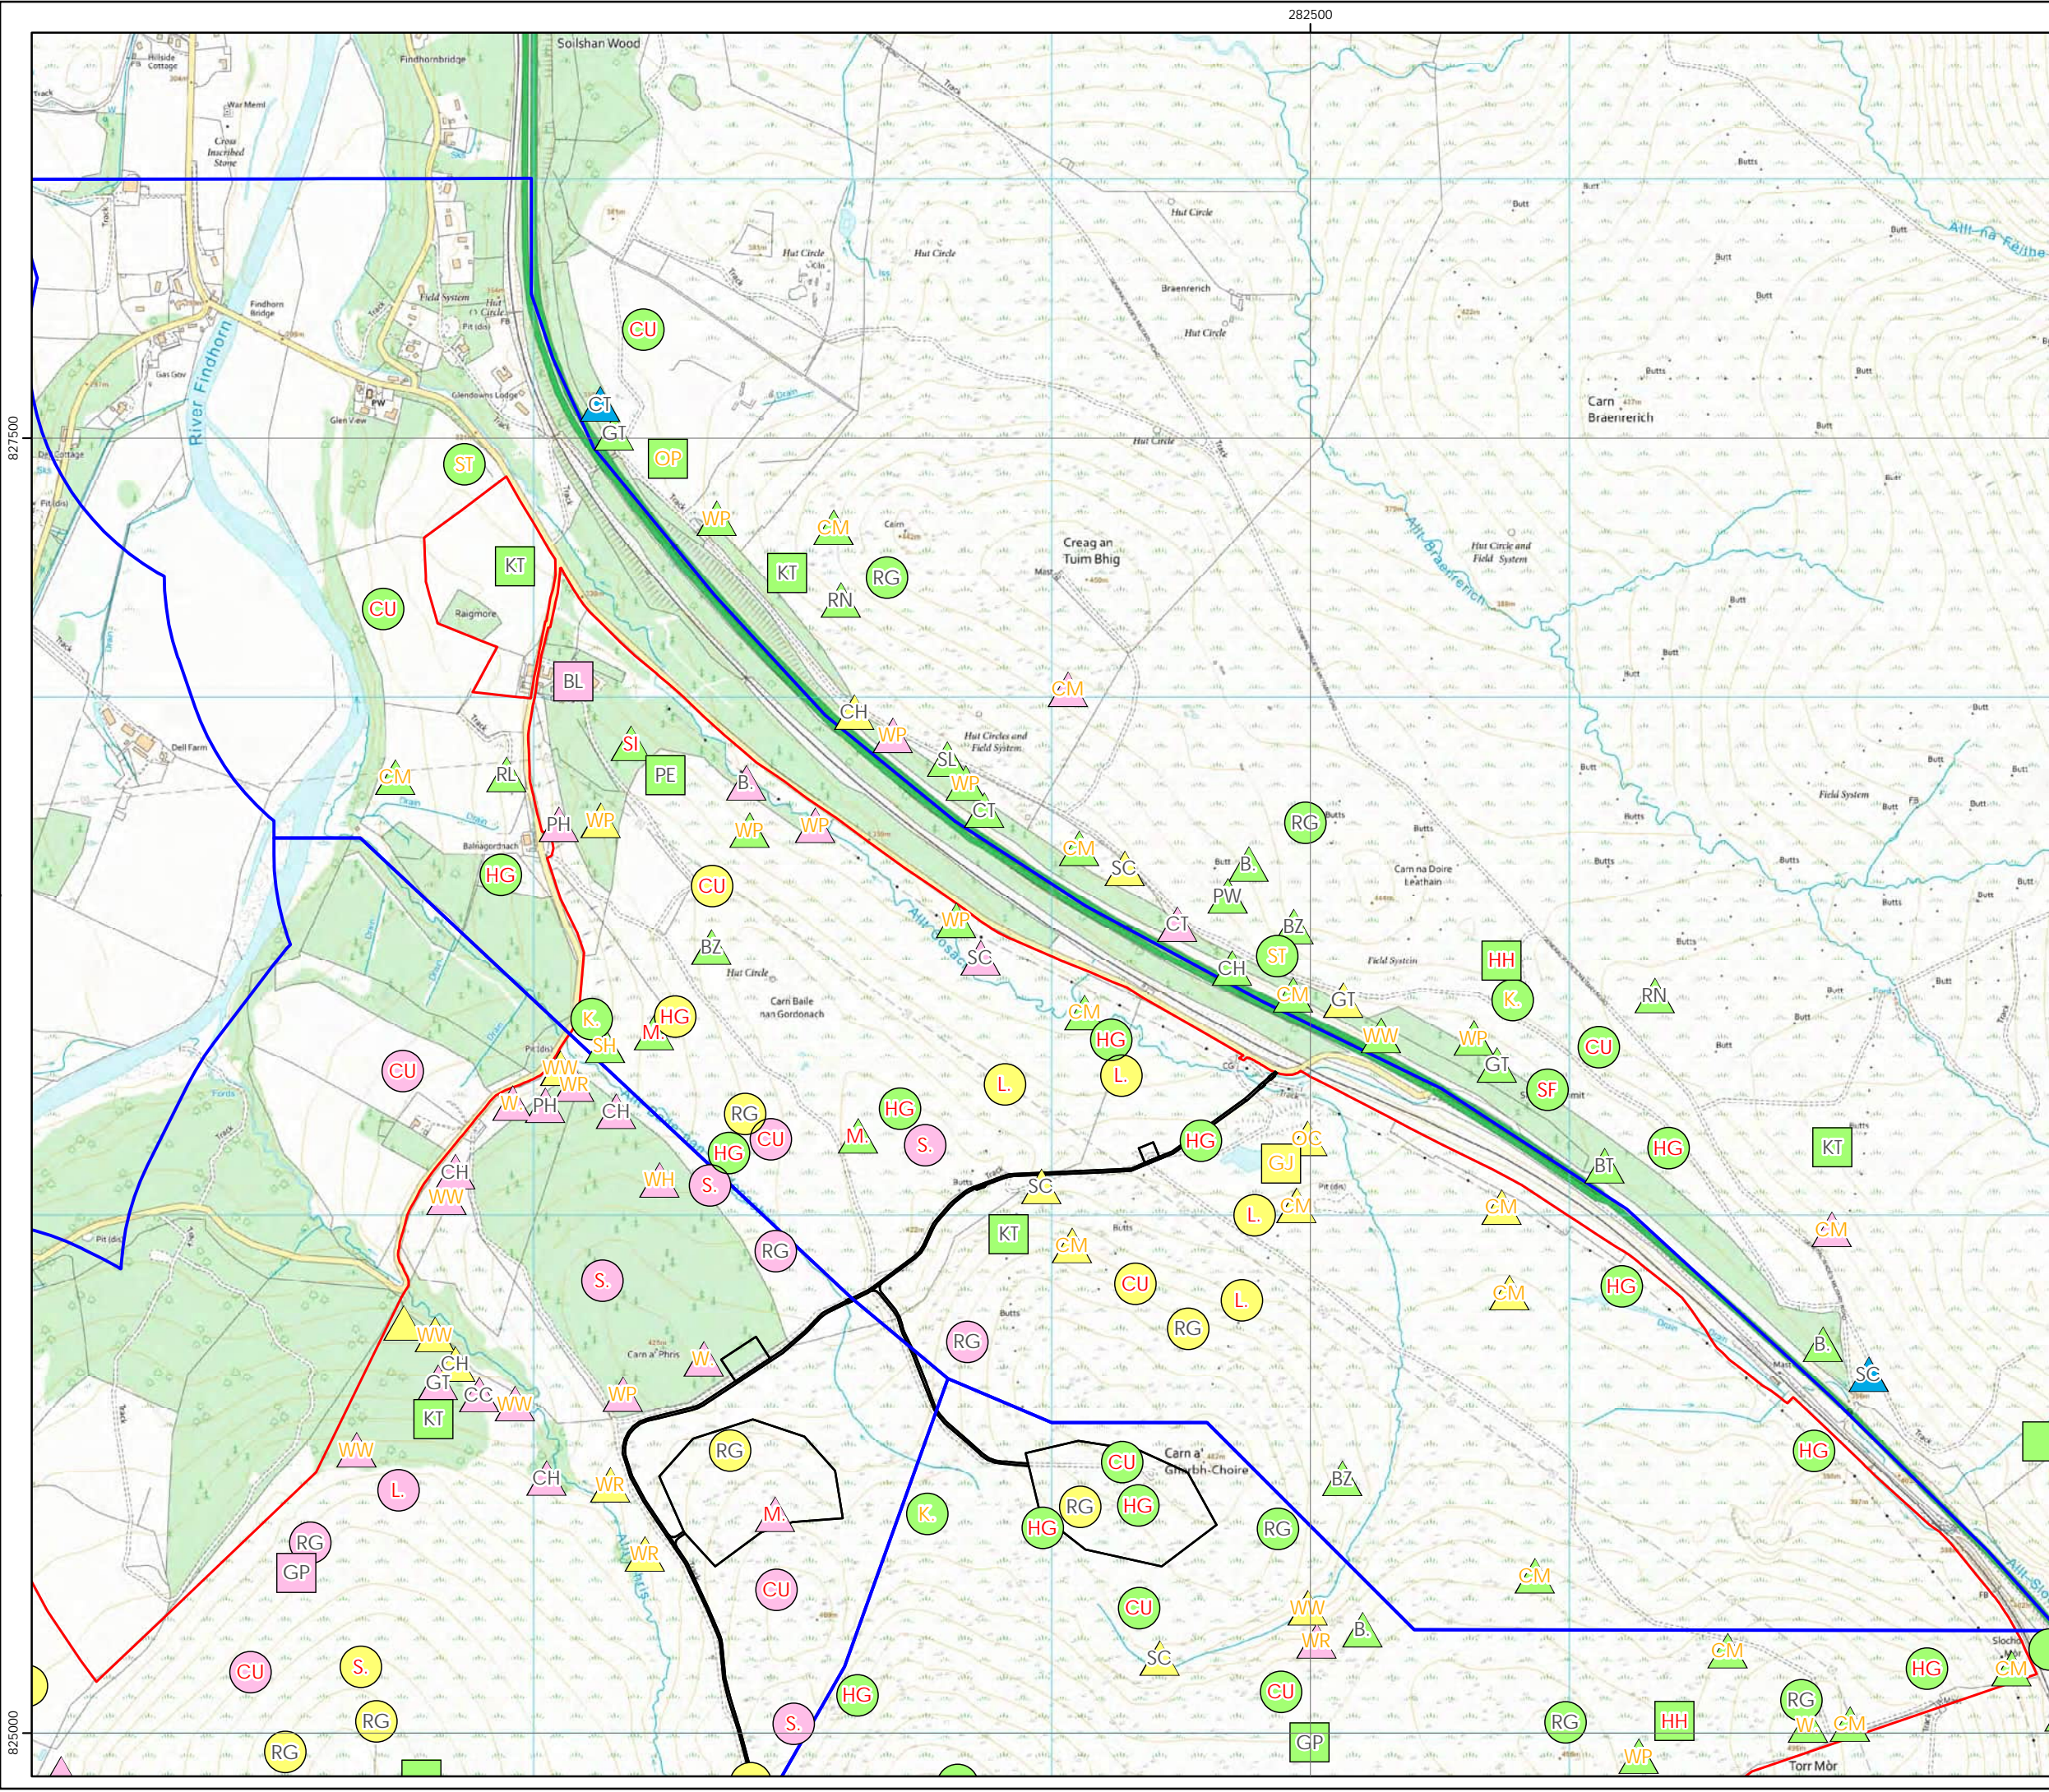

Clune Wind Farm

Key

- Site boundary
- Survey compartments
- Proposed Infrastructure
- **Species category**
- Schedule 1/Annex 1
- Scottish Priority Species
- Not designated
- **Breeding status**
- Confirmed
- Probable
- Possible
- Non-breeding

Red listed species - BOCC
Amber listed species - BOCC

Scale @ A3:
1:12,000

© Crown copyright 2024. All rights reserved.
Ordnance survey licence number 100031673.