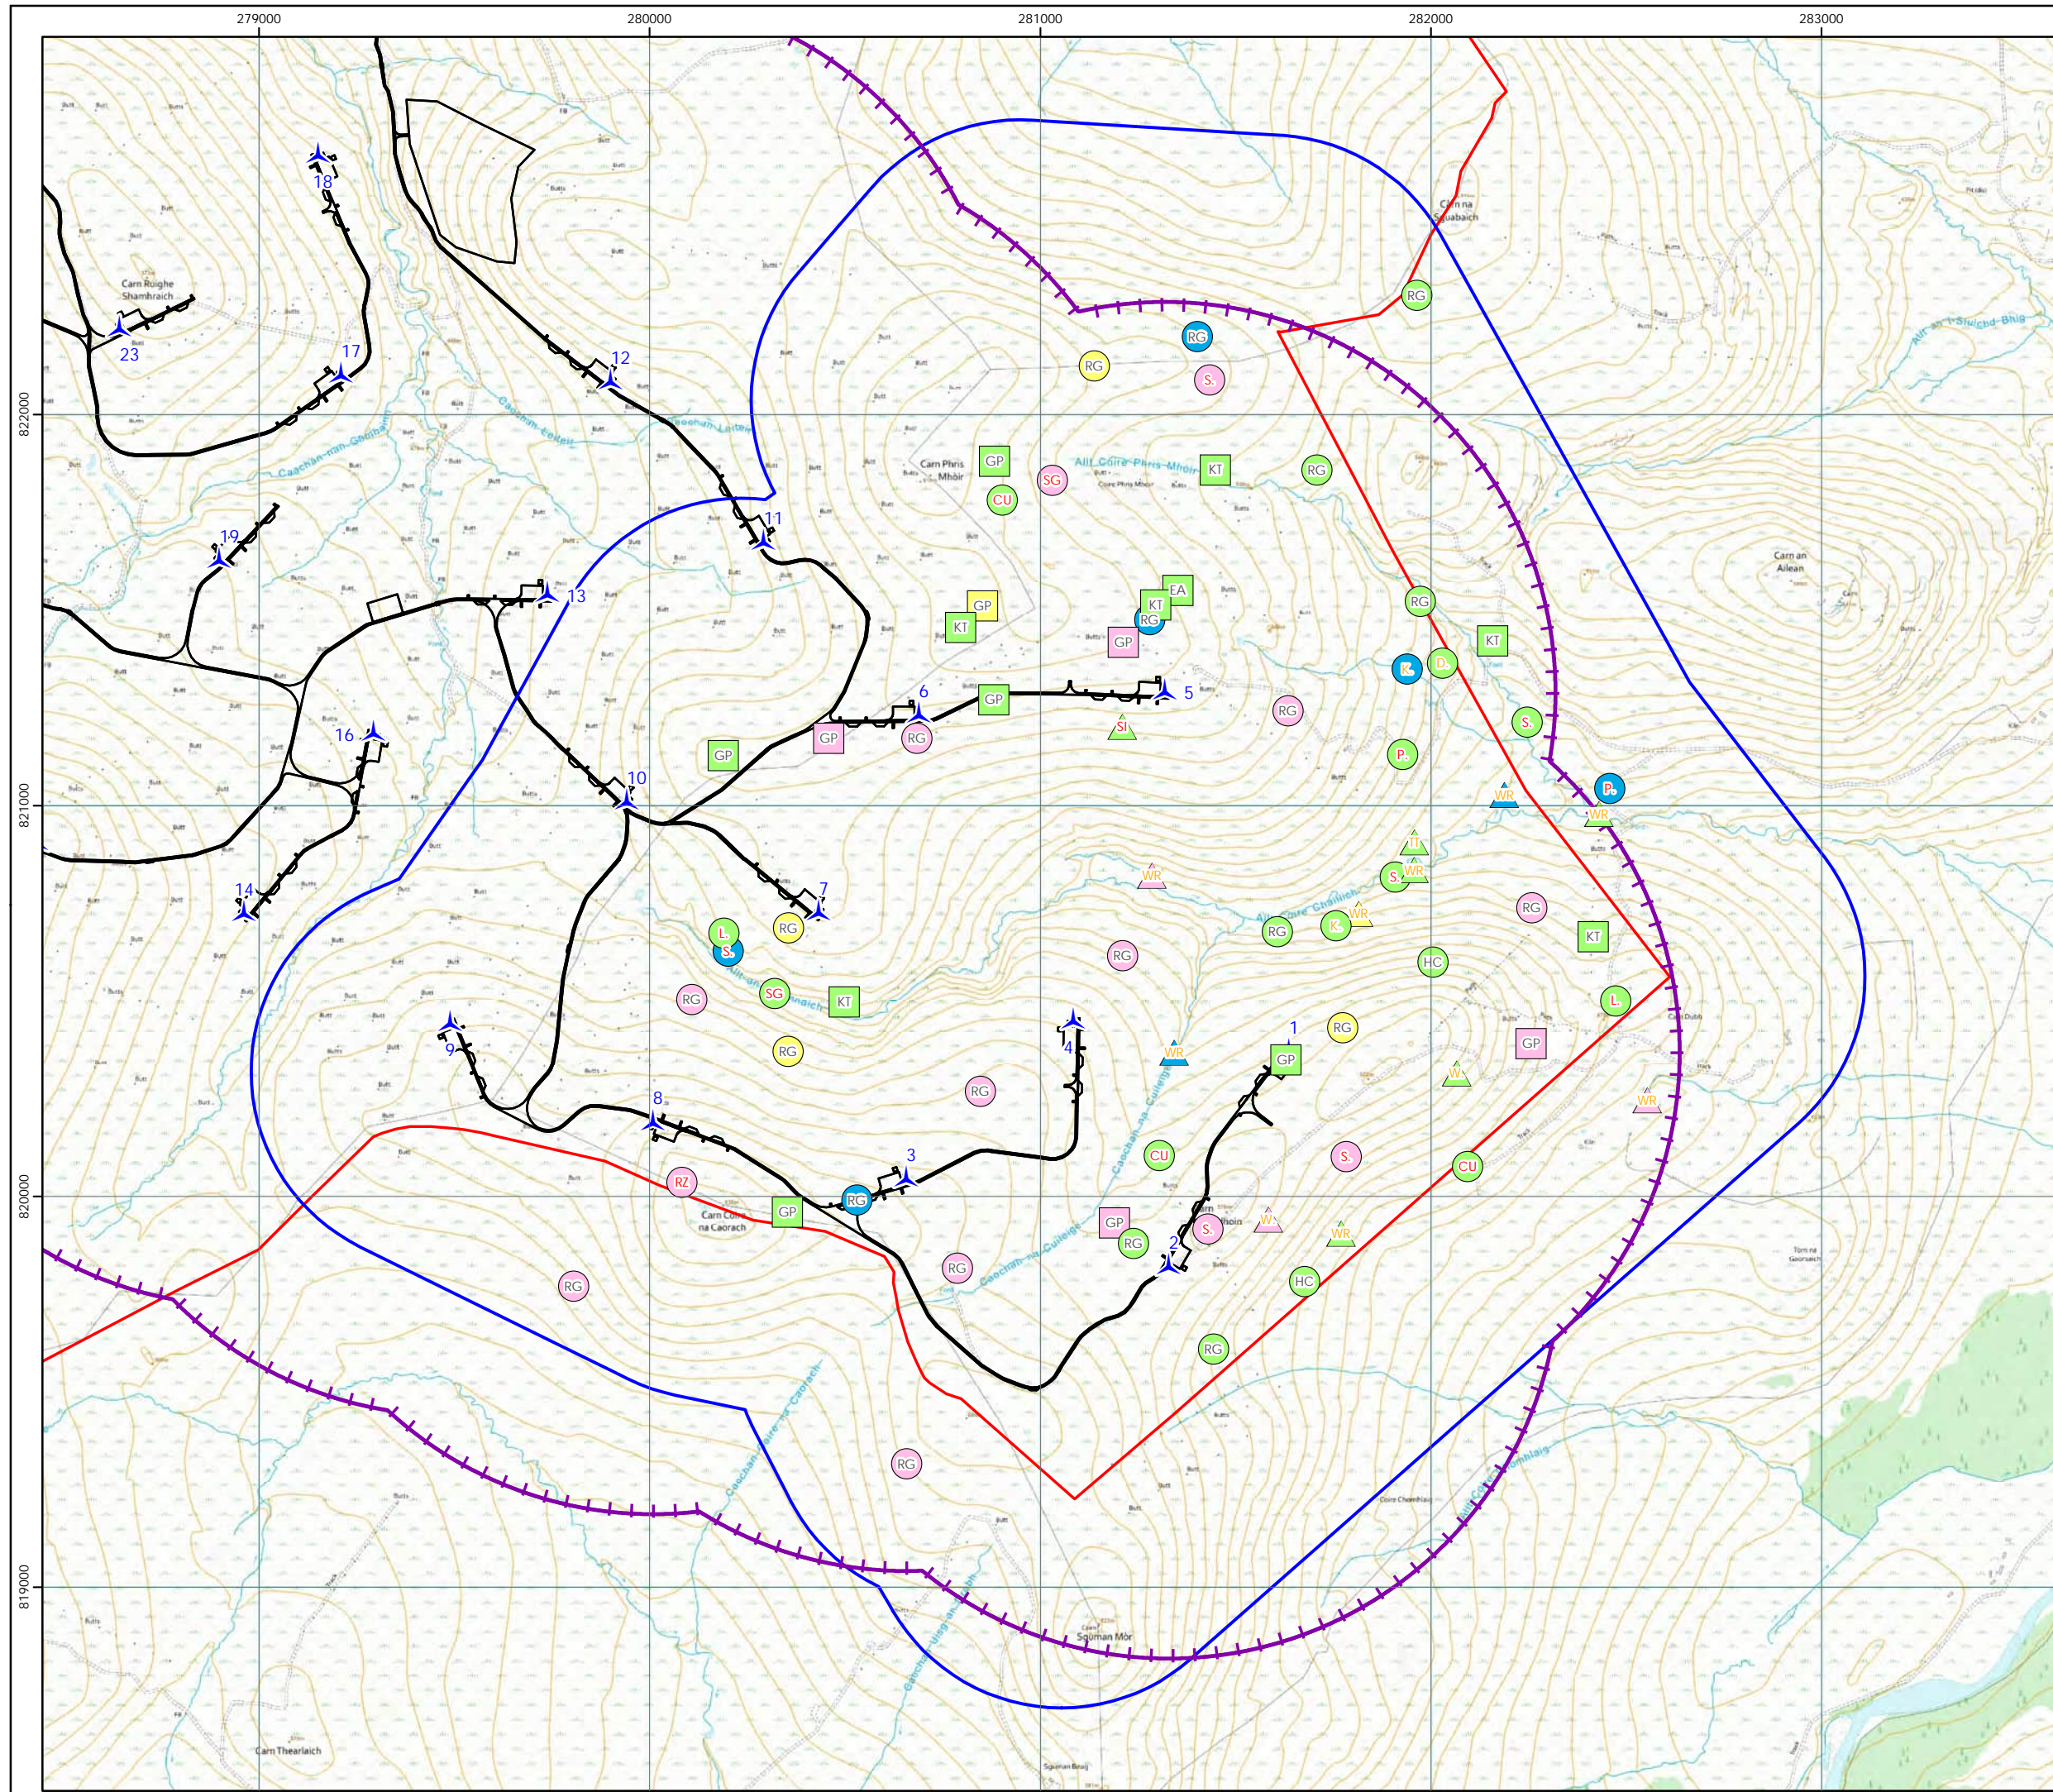

Red Listed species - BOCC
Amber Listed species - BOCC

0 125 250 500
Meters

Scale @ A3:
1:16,000

© Crown copyright 2024. All rights reserved.
Ordnance survey licence number 100031673.

Clune Wind Farm

Figure 8.1.13
2021 Breeding Raptor Survey Results
Eagles

Key

- Site boundary
- Turbines
- 1km turbine layout buffer
- Raptor flight observation
 - Golden eagle
 - White-tailed eagle

Labelled where more than one bird

Scale @ A3:
1:32,000

© Crown copyright 2024. All rights reserved.
Ordnance survey licence number 100031673.

Clune Wind Farm

Figure 8.1.14
2021 Breeding Raptor Survey Results
Red kite

Key

- Site boundary
- Turbines
- 1km turbine layout buffer
- Raptor flight observation
- Red kite

Labelled where more than one bird