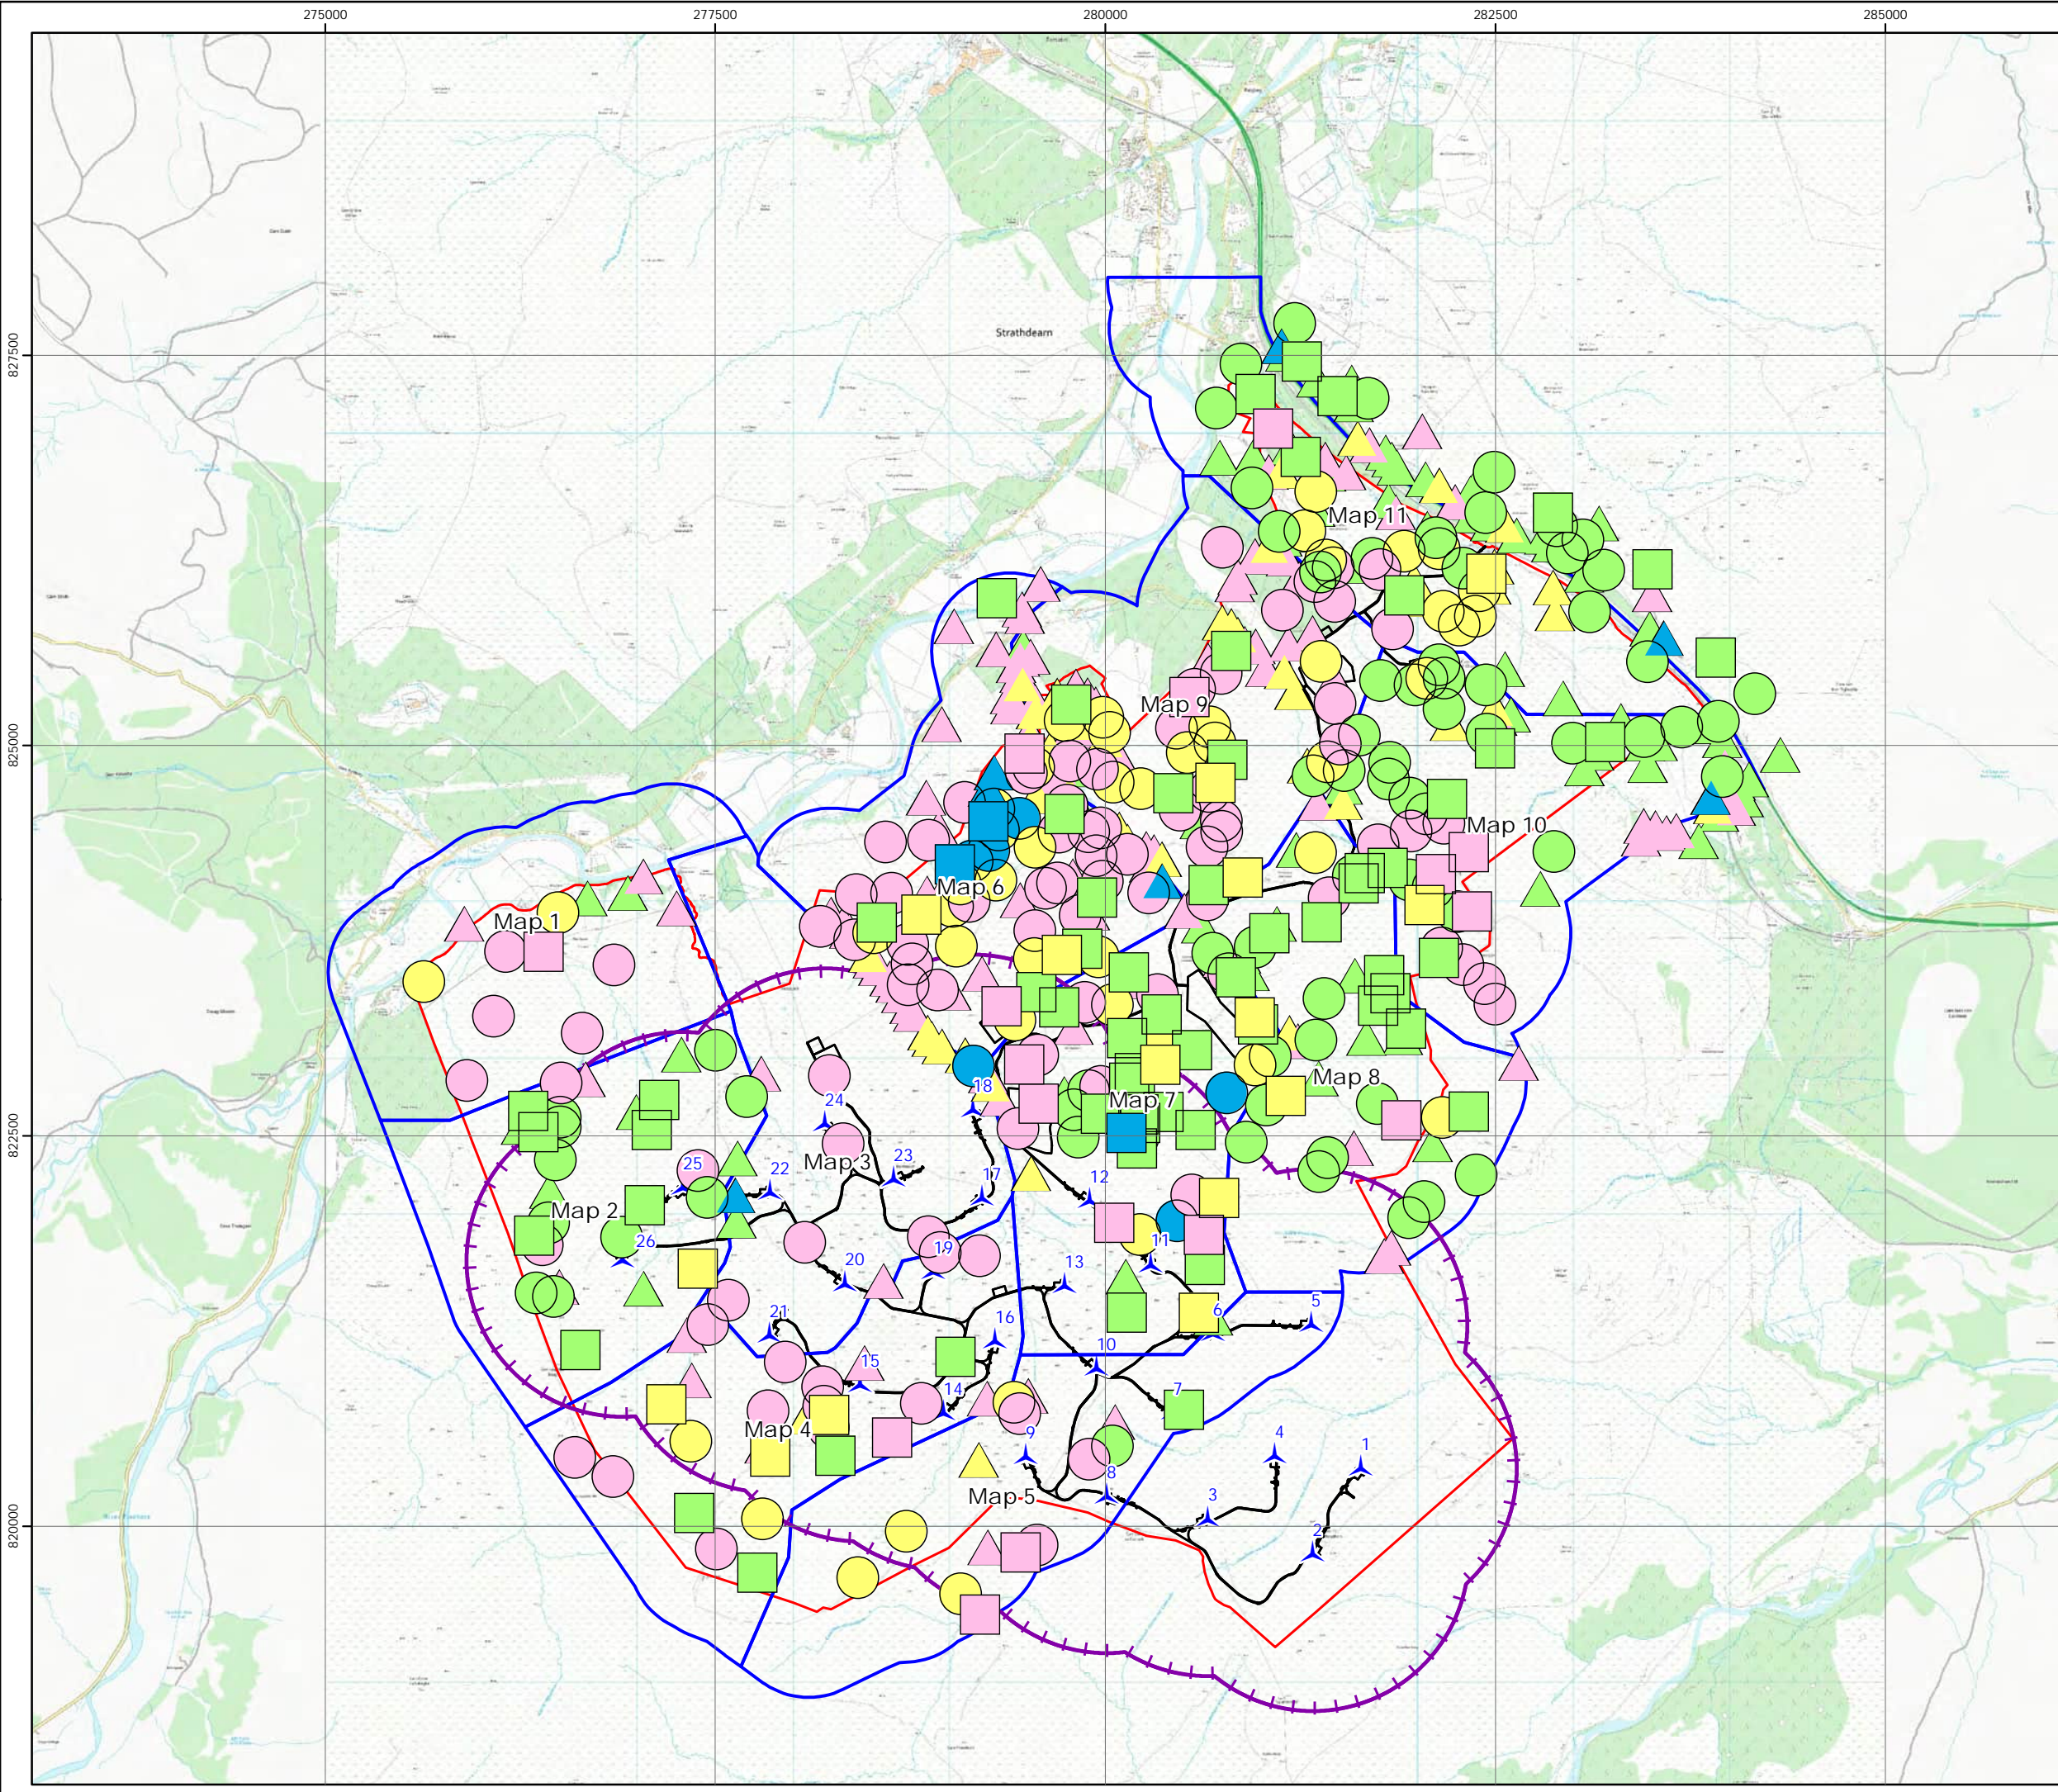

Scale @ A3:
1:16,000

© Crown copyright 2024. All rights reserved.
Ordnance survey licence number 100031673.

Clune Wind Farm

Figure 8.1.11a
2022 Breeding Bird
Survey Results - Overview

Key

- Site boundary
- Survey compartments
- 1km turbine layout buffer
- ▲ Proposed turbine
- Proposed Infrastructure
- Species category**
- Schedule 1/Annex 1
- Scottish Priority Species
- Not designated
- Breeding status**
- Confirmed
- Probable
- Possible
- Non-breeding
- Red listed species - BOCC
- Amber listed species - BOCC