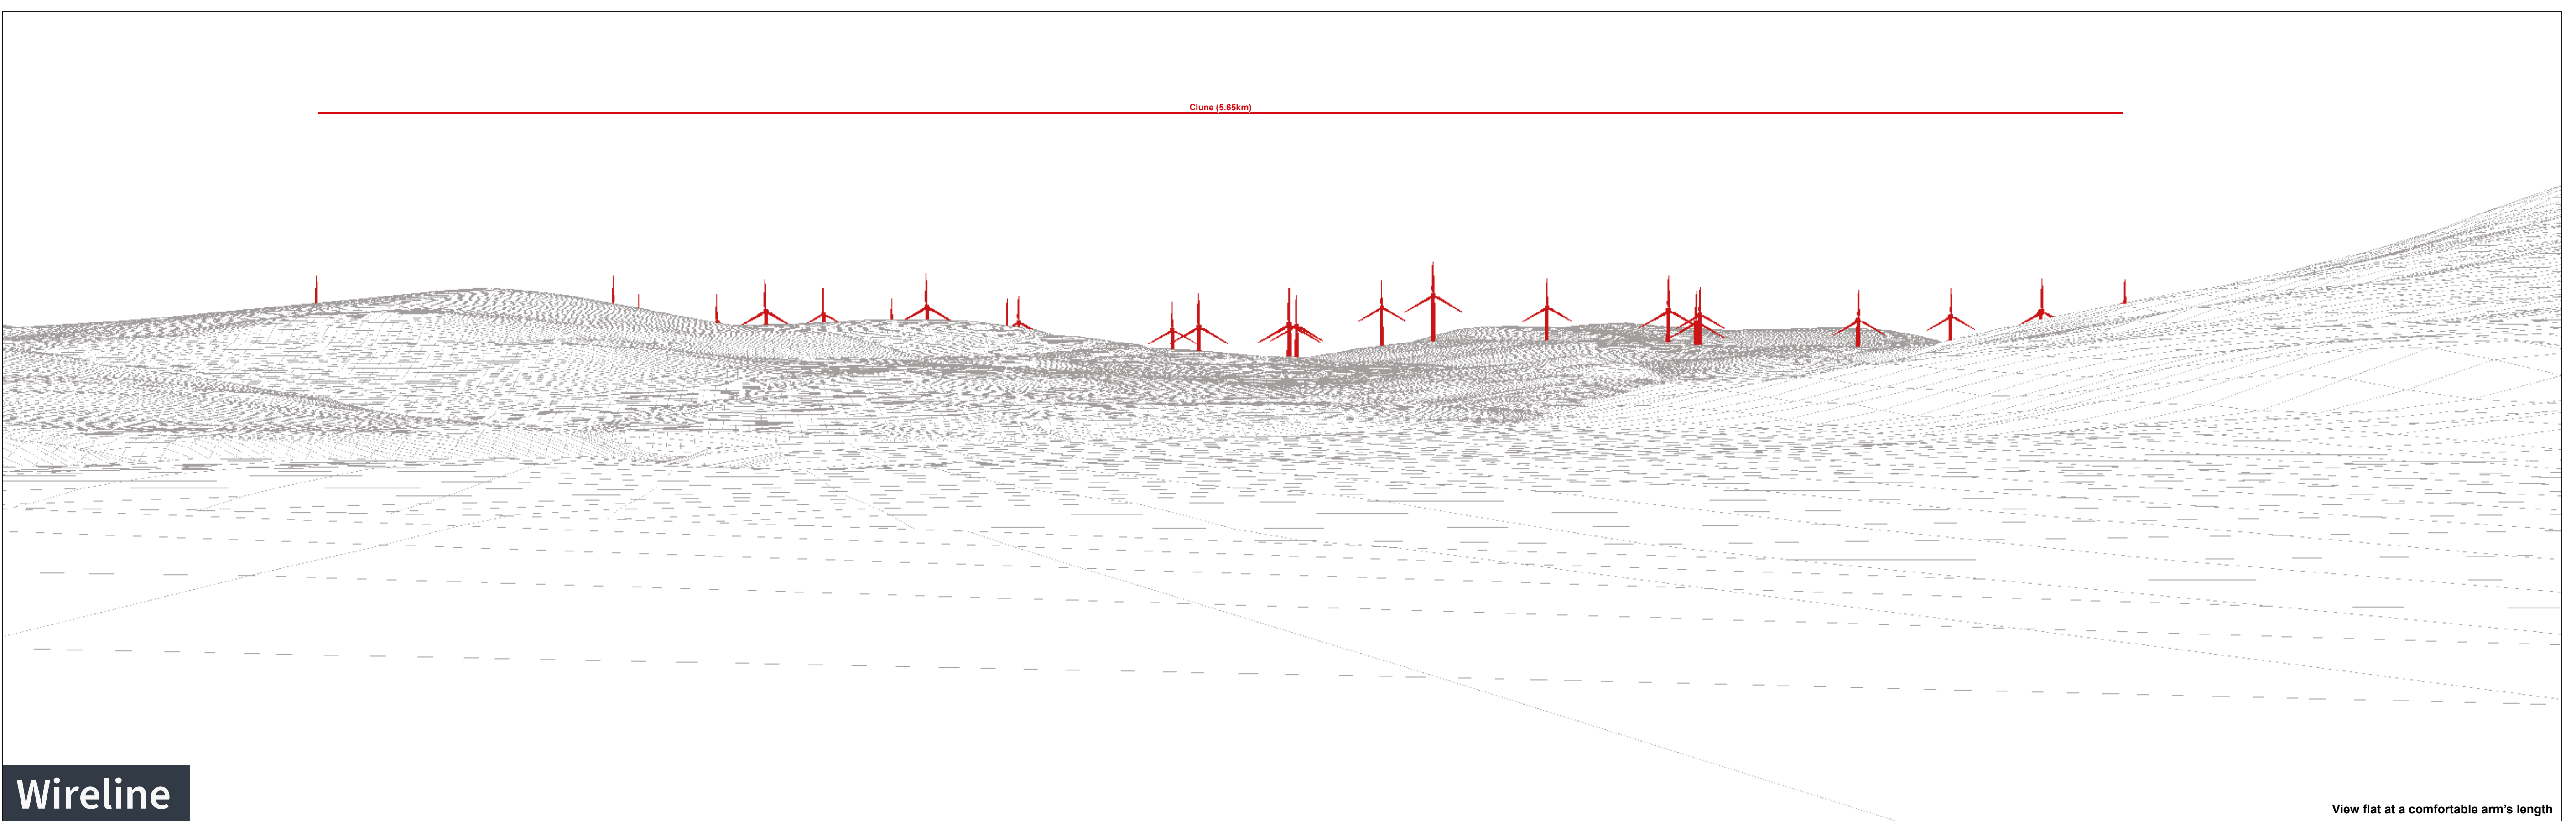

Viewpoint 7 - Tomatin

Viewpoint information

Location	Altitude	Nearest turbine	Bearing to centre of photo
280335 E 828178 N	305.53 m AOD	T26 @ 5.65km	192°