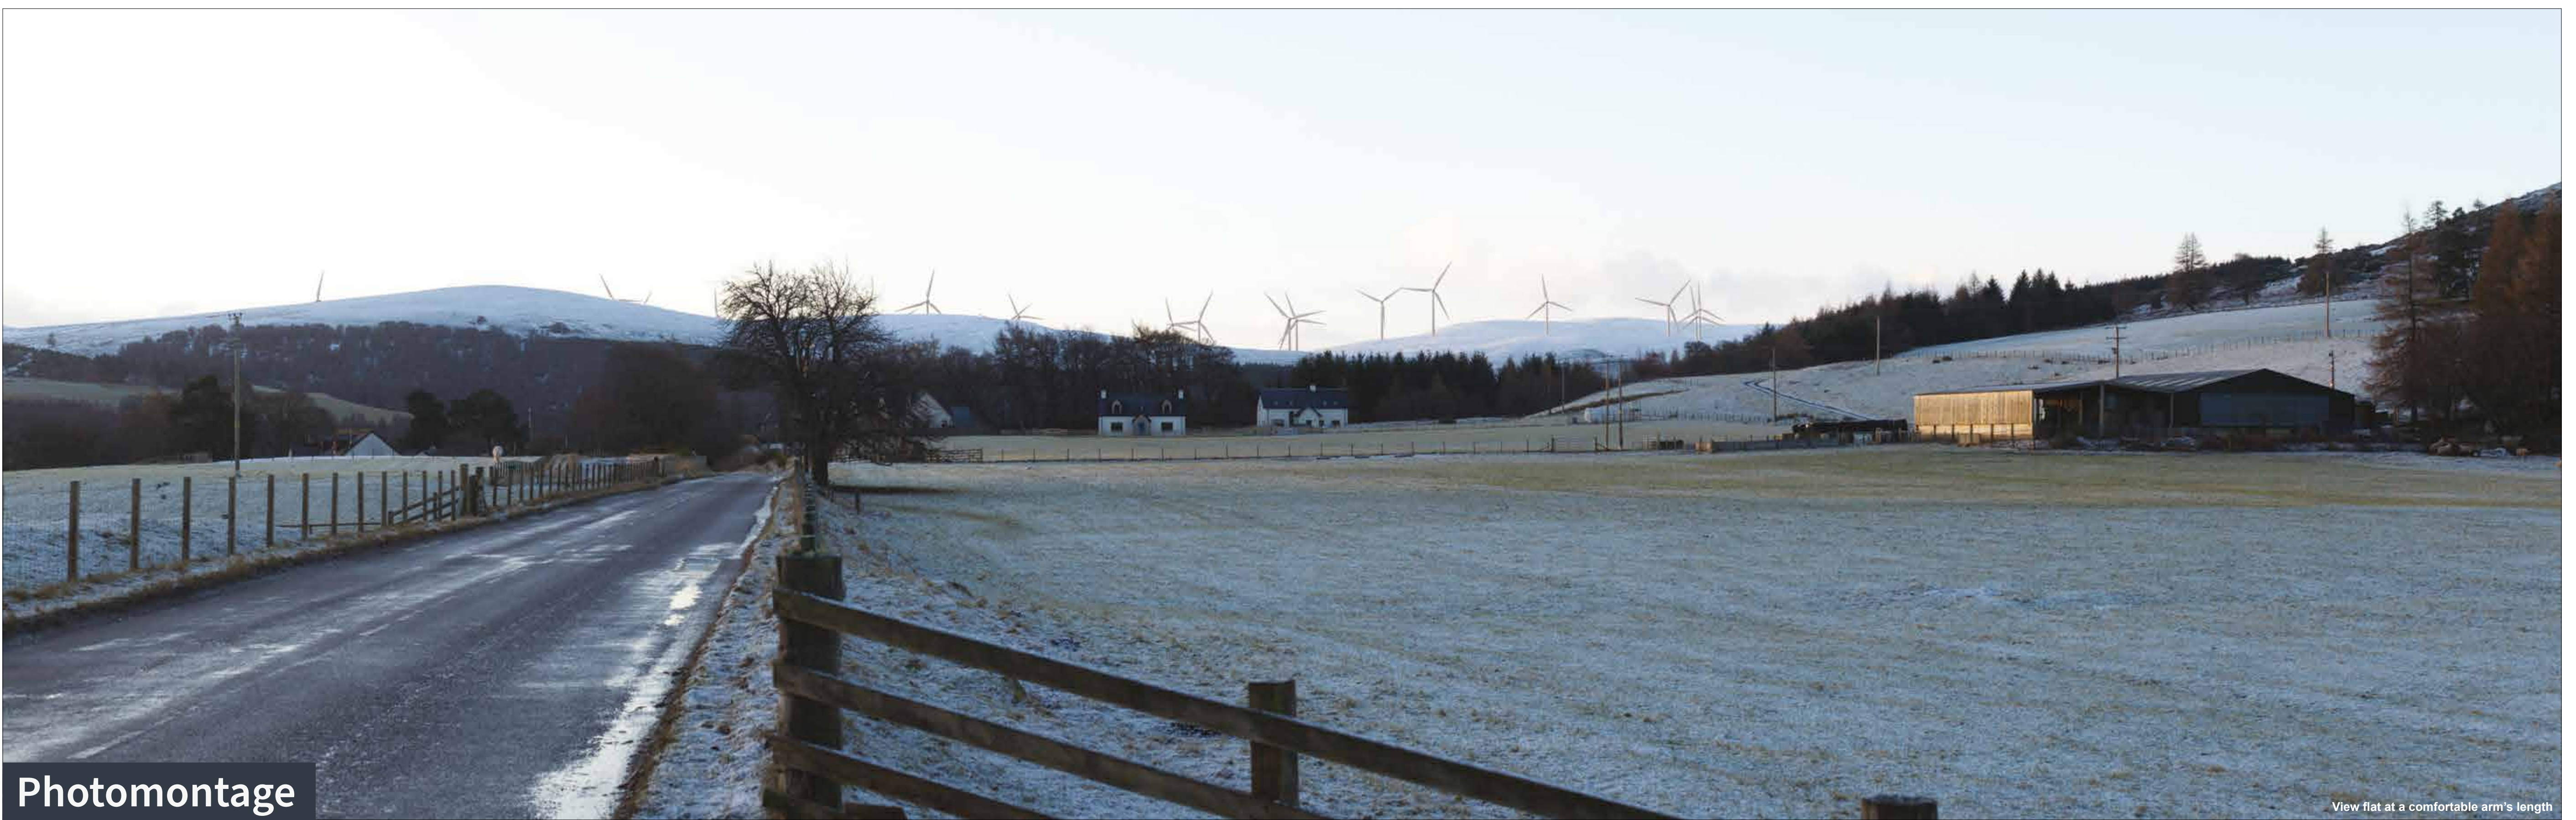

Viewpoint 7 - Tomatin

Viewpoint information

Location	Altitude	Nearest turbine	Bearing to centre of photo
280335 E 828178 N	305.53 m AOD	T26 @ 5.65km	192°