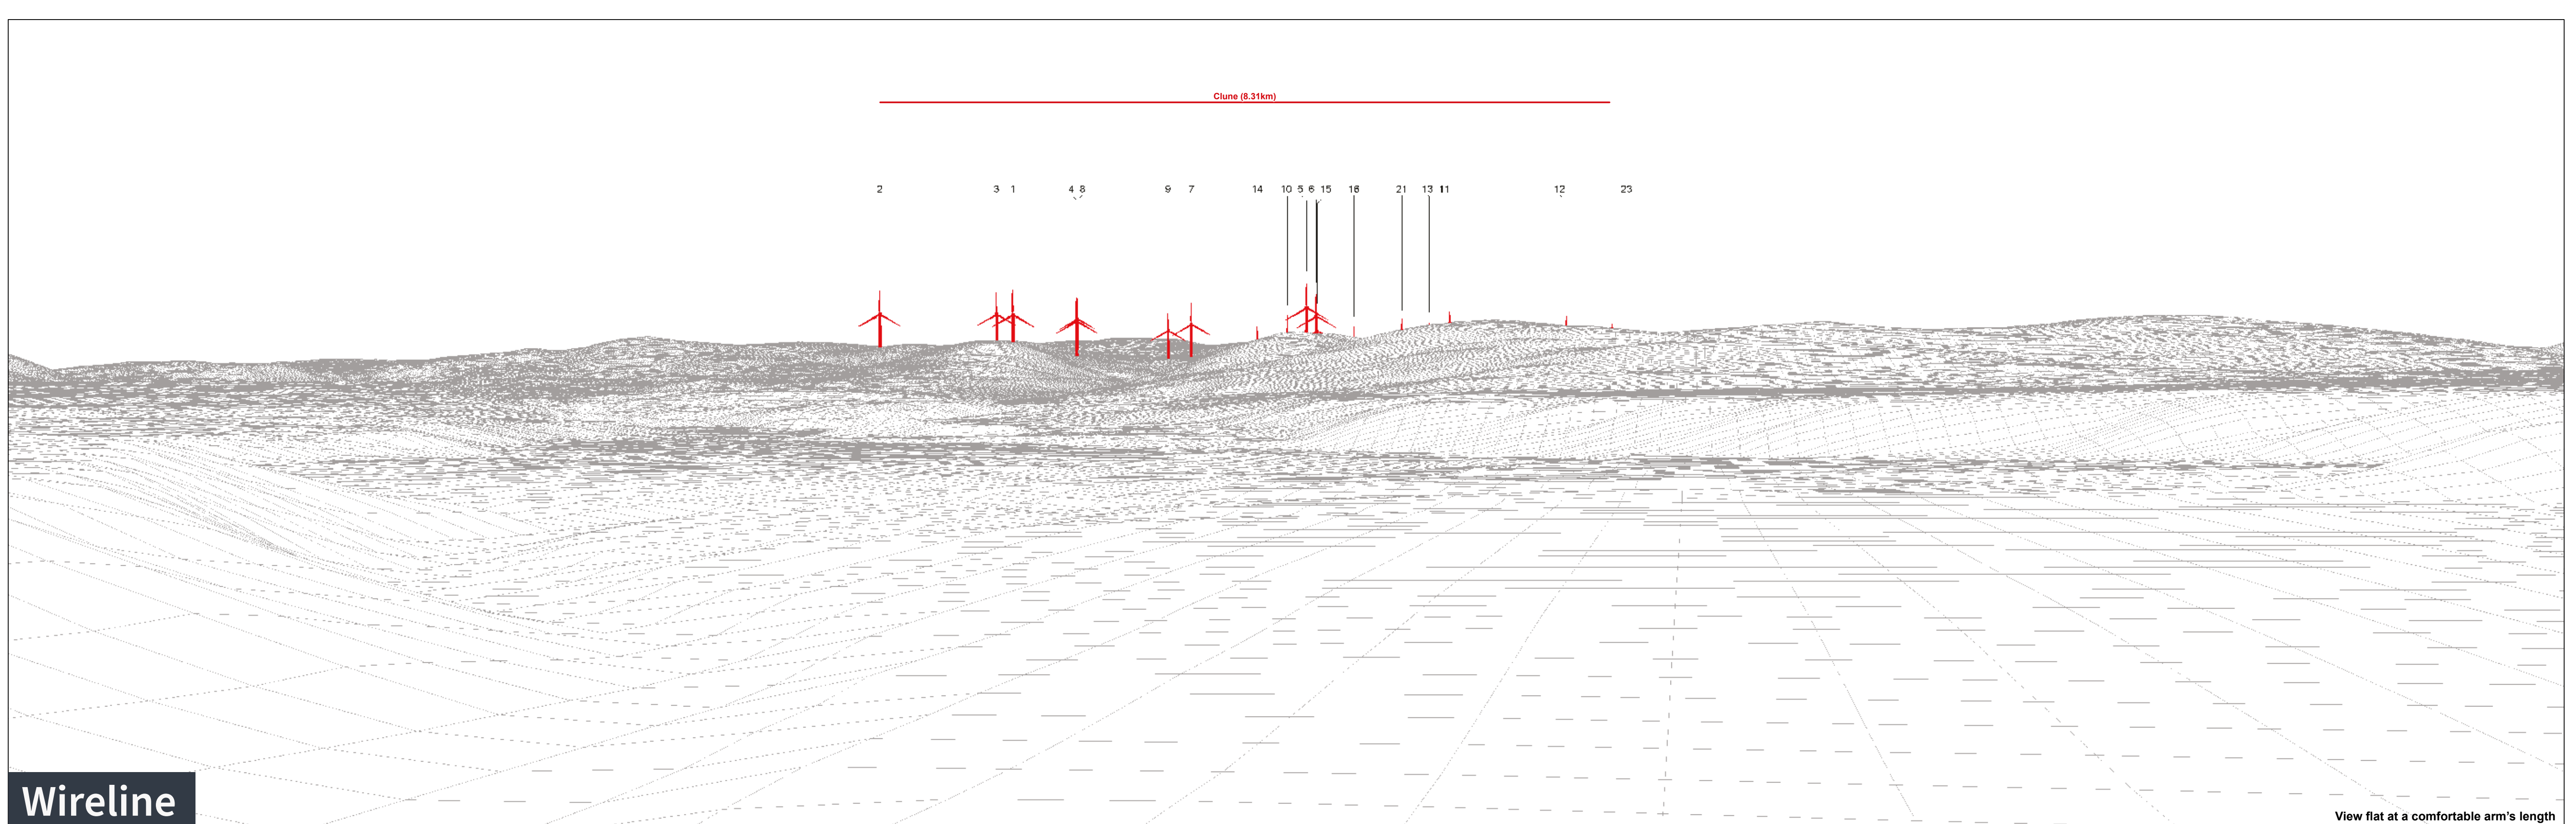

# Viewpoint 12 - A9 (near Carrbridge)

## Viewpoint information

Location	Altitude	Nearest turbine	Bearing to centre of photo
289649 E 822556 N	285.8m AOD	T1 @ 8.31km	261°

**Clune Wind Farm - updated proposal**

[www.clune-windfarm.co.uk](http://www.clune-windfarm.co.uk)