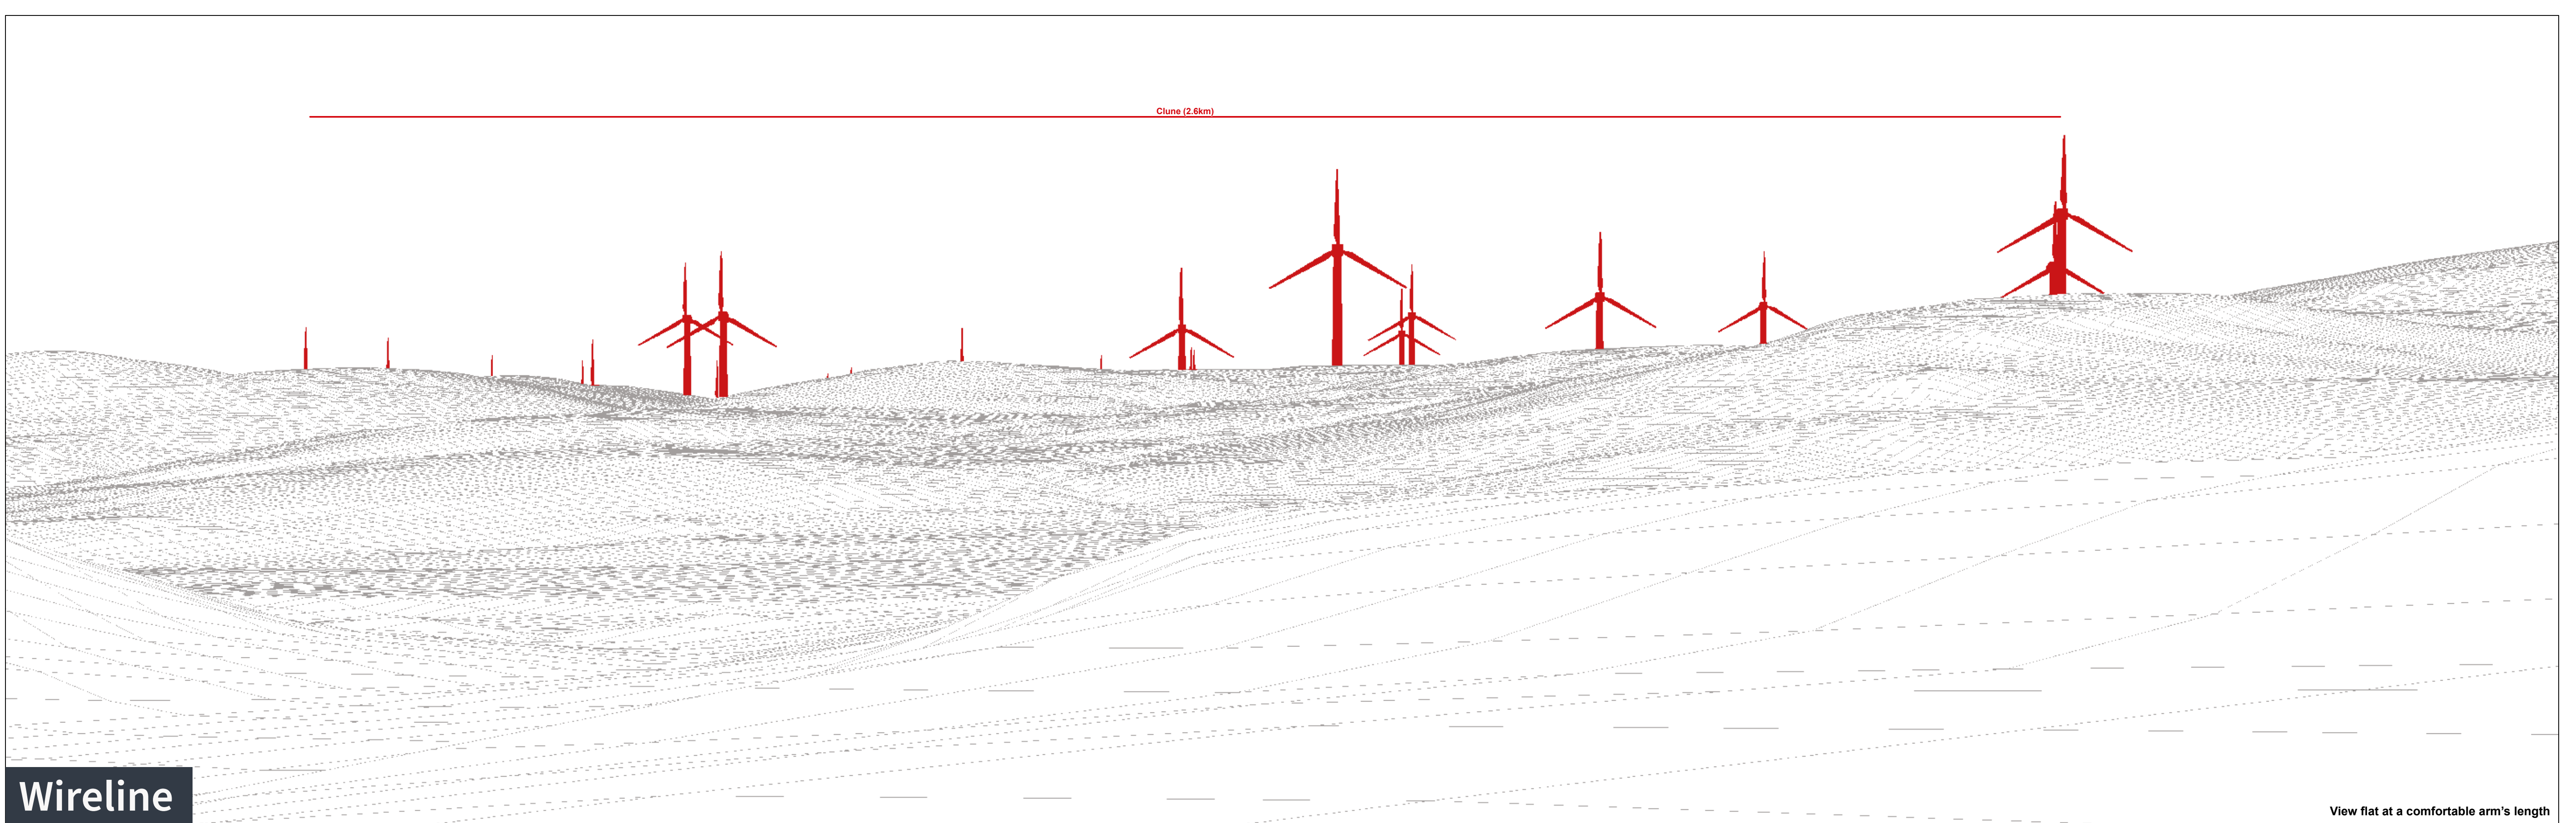

Viewpoint 2 - U1116 Road (near Garbole)

Viewpoint information

Location	Altitude	Nearest turbine	Bearing to centre of photo
275538 E 824485 N	341.58 m AOD	T24 @ 2.6km	138°