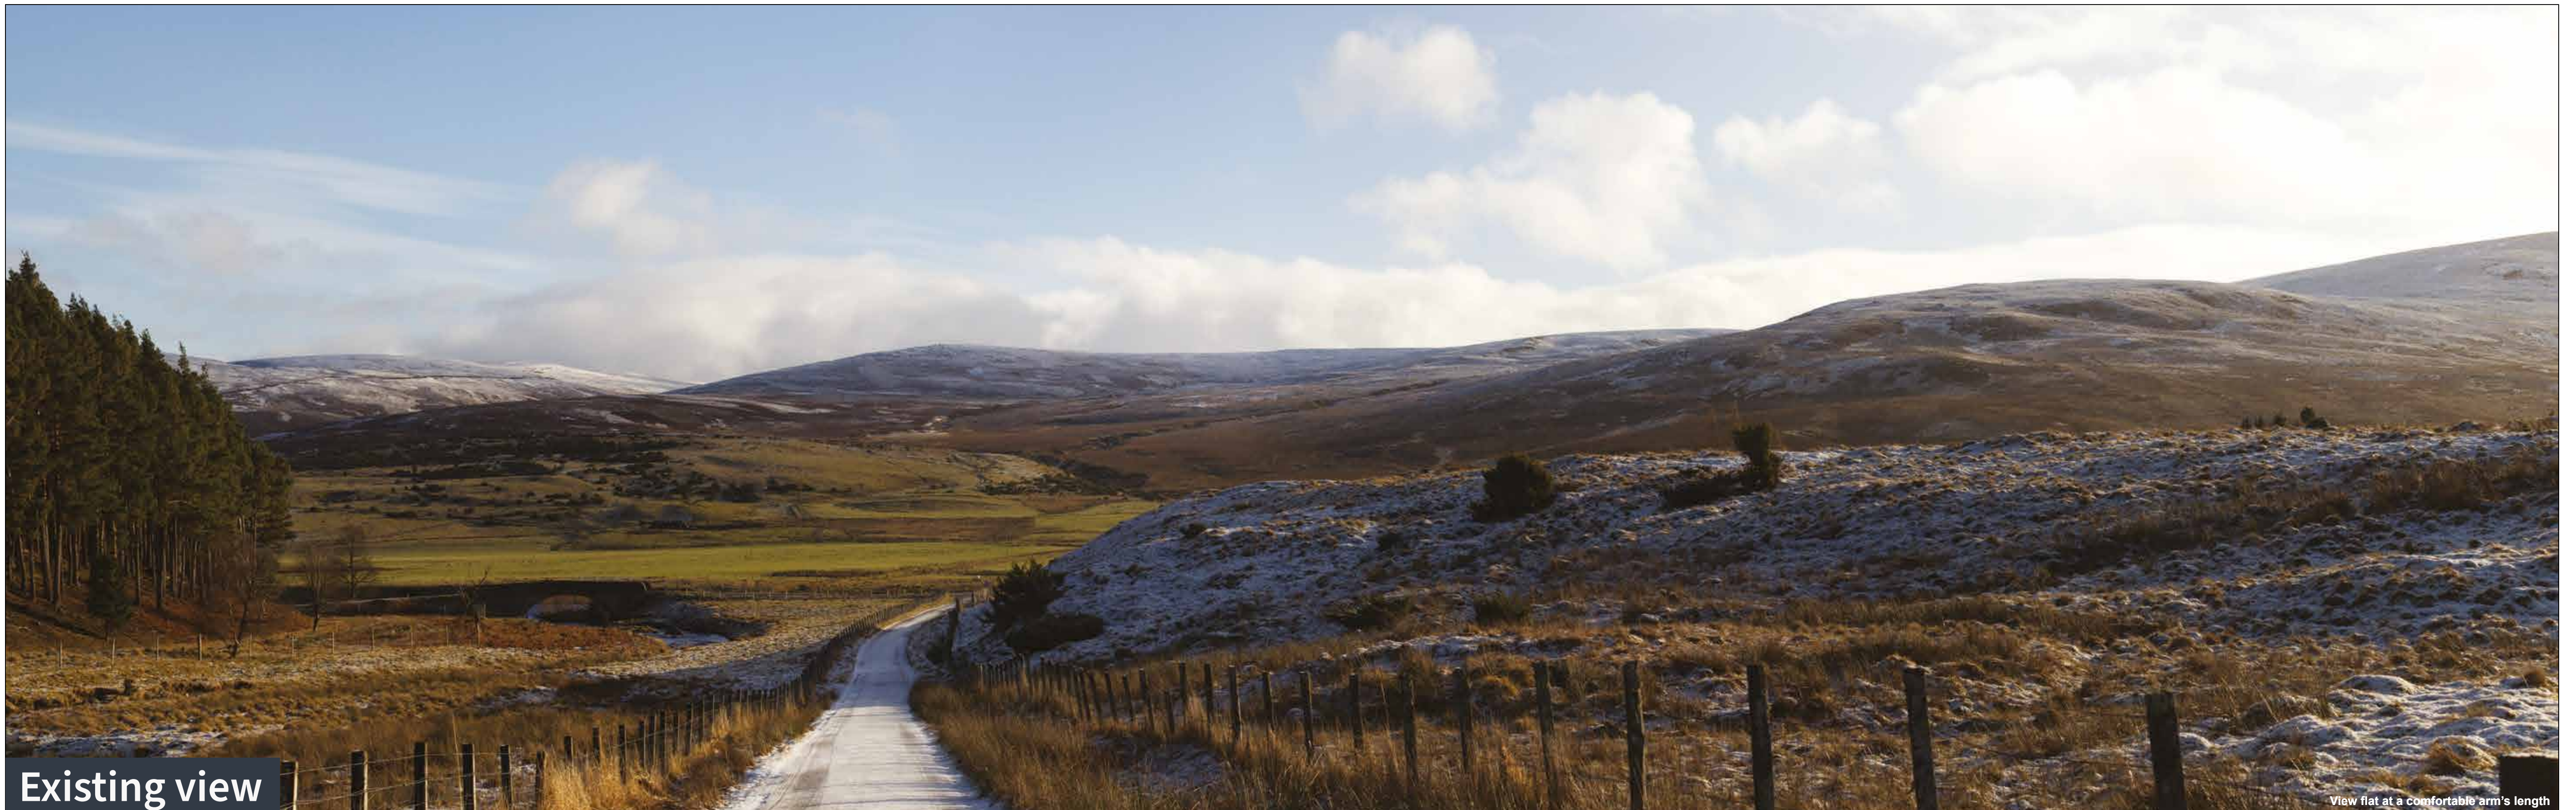

Viewpoint 2 - U1116 Road (near Garbole)

Viewpoint information

Location	Altitude	Nearest turbine	Bearing to centre of photo
275538 E 824485 N	341.58 m AOD	T24 @ 2.6km	138°