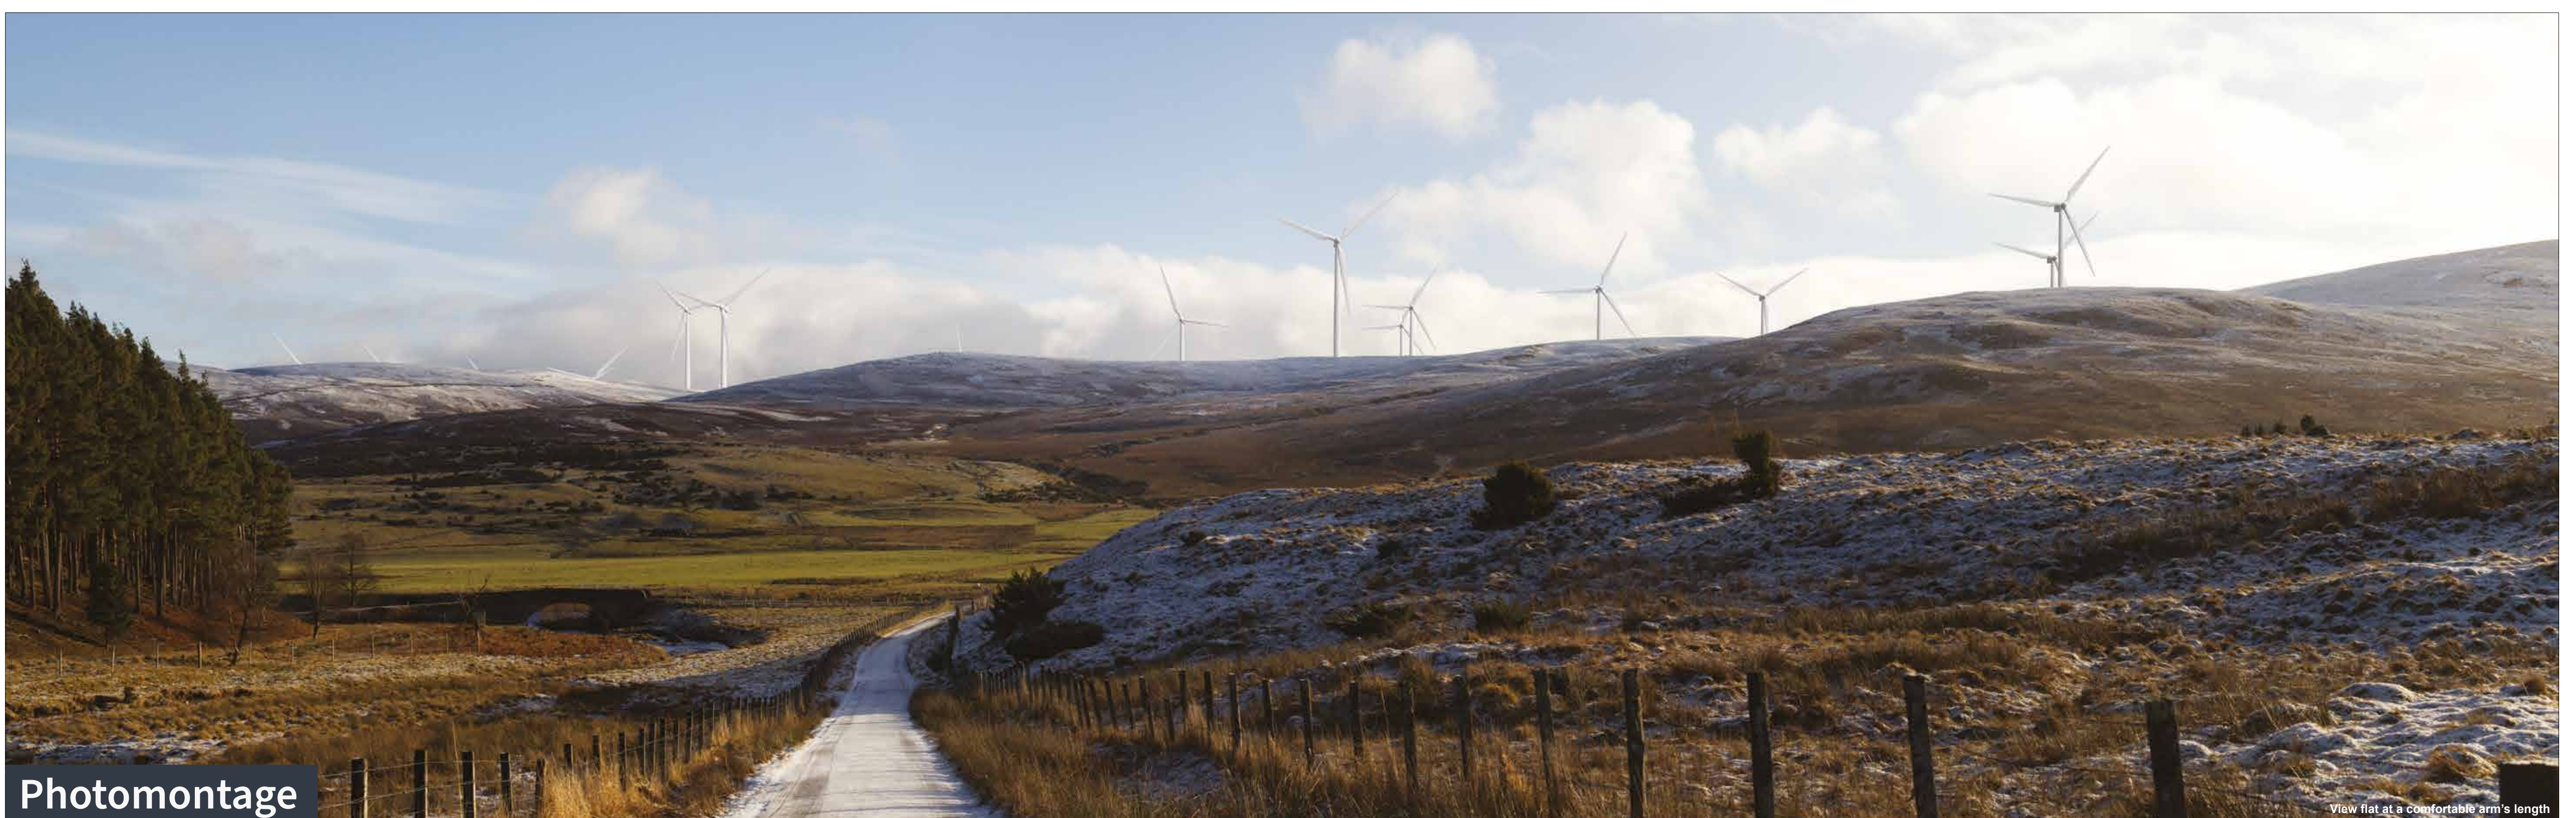

Viewpoint 2 - U1116 Road (near Garbole)

Viewpoint information

Location	Altitude	Nearest turbine	Bearing to centre of photo
275538 E 824485 N	341.58 m AOD	T24 @ 2.6km	138°