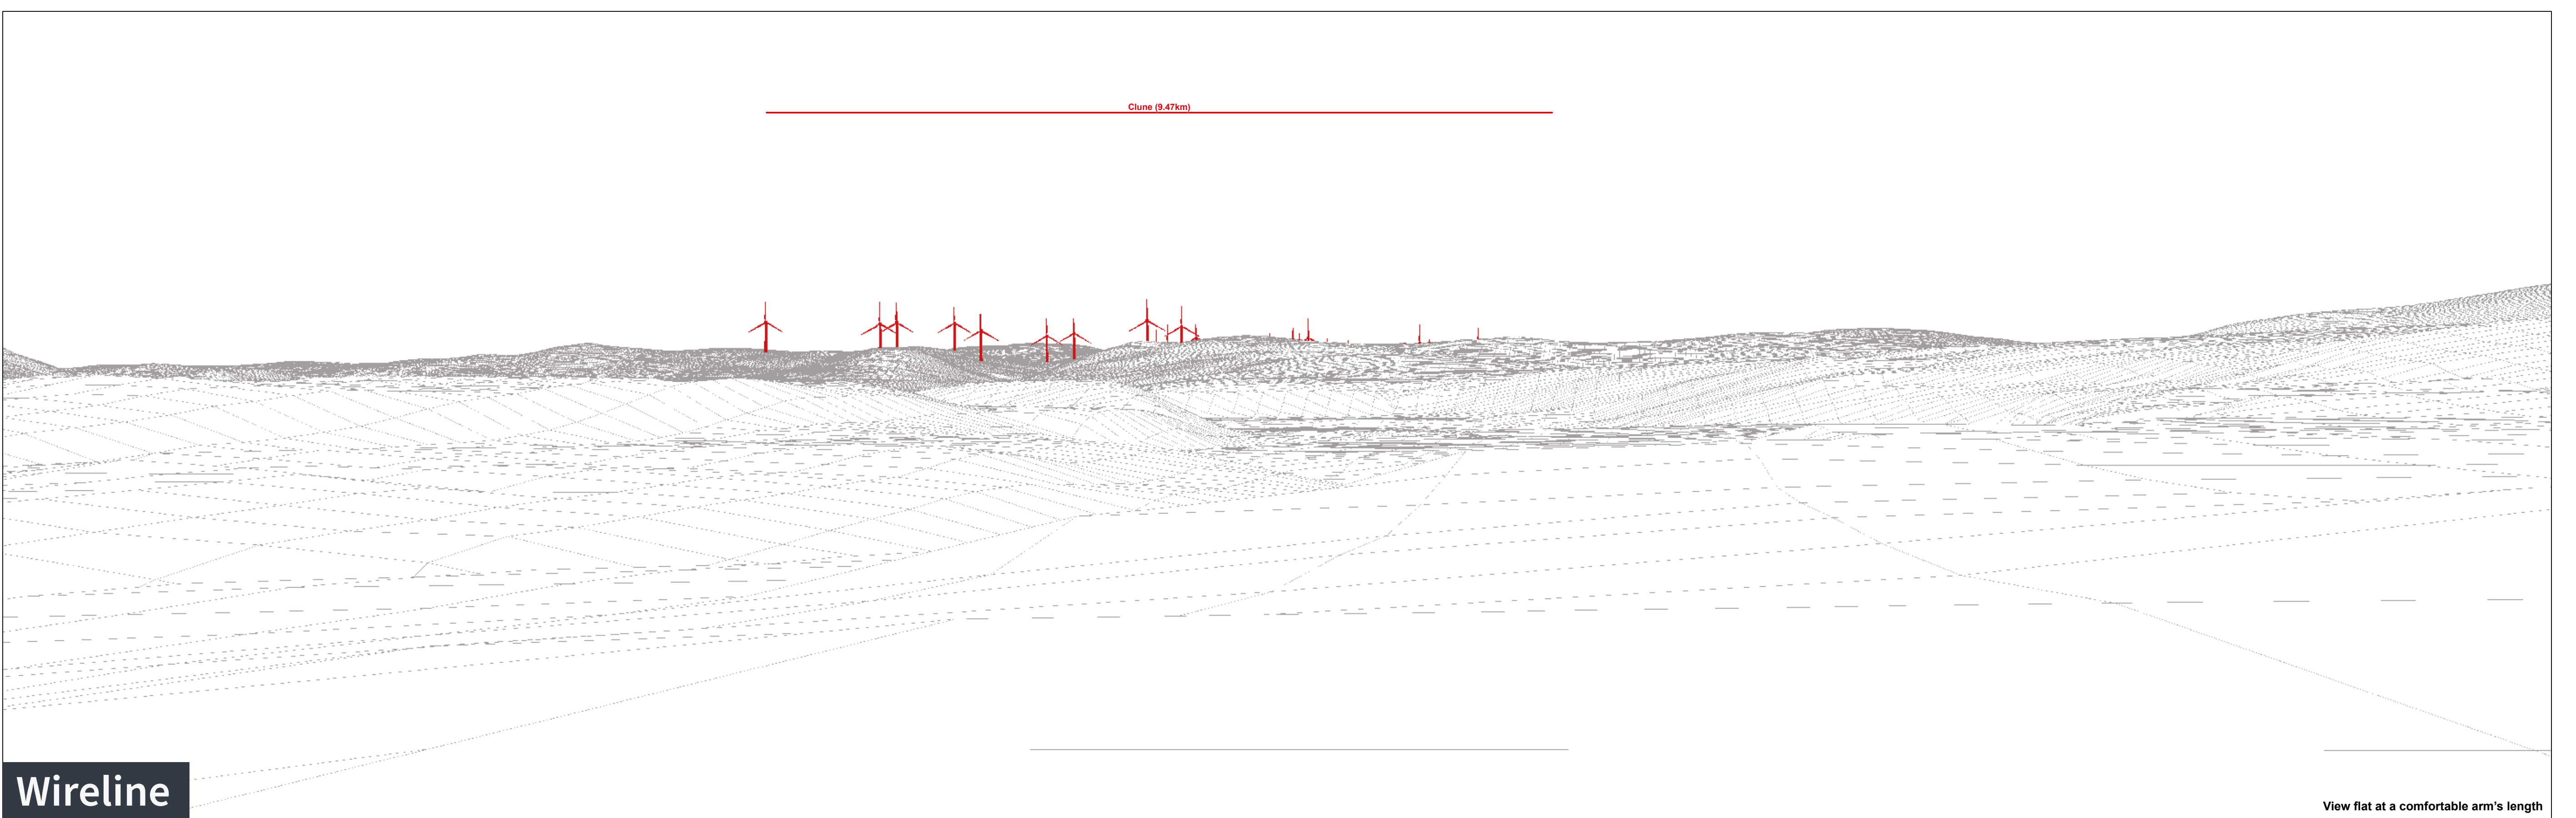

# Viewpoint 13 - Carrbridge

Existing view

View flat at a comfortable arm's length

Wireline

View flat at a comfortable arm's length

Photomontage

View flat at a comfortable arm's length

## Viewpoint information

Location	Altitude	Nearest turbine	Bearing to centre of photo
290712 E 823006 N	263.31 m AOD	T5 @ 9.47km	262°